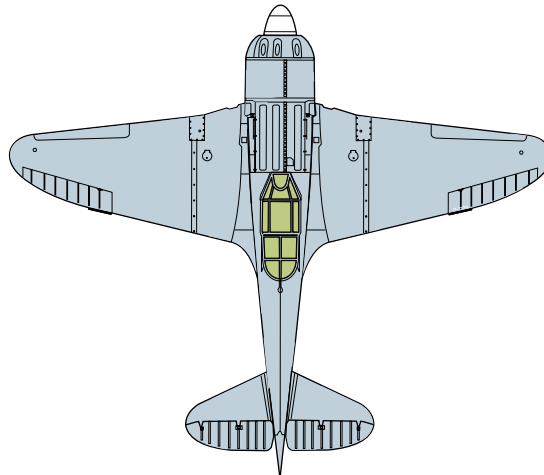

eduard
Express Mask

La-7 Camo Scheme

The die-cut mask for accurate canopy frame painting of the
Eduard 1/72 KIT

XS 565

1.)

EXPRES MASK

2.)

3.)

REFERENCES:
MBI.....La-7

4.)

5.)