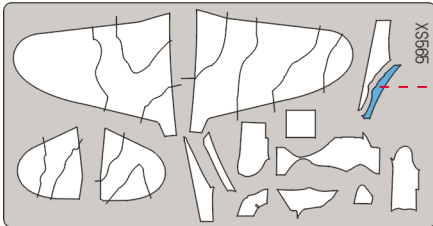

eduard
Express Mask

La-7 Camo Scheme

The die-cut mask for accurate canopy frame painting of the
Eduard 1/72 KIT

XS 565

1.)

EXPRES MASK

2.)

3.)