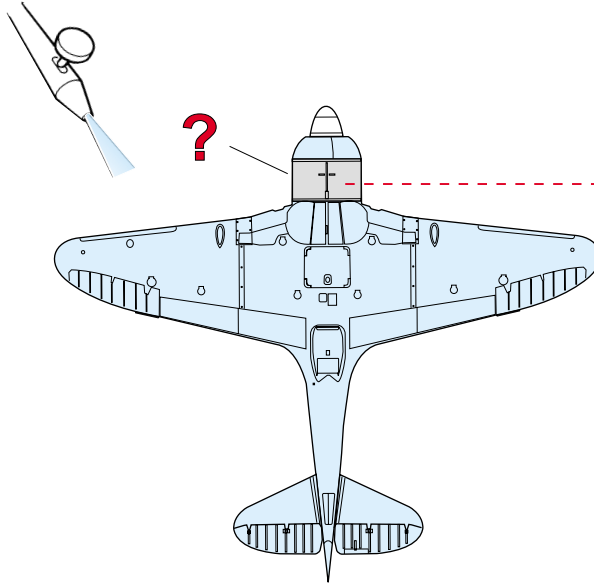

eduard
Express Mask

La-7 Camo Scheme

The die-cut mask for accurate canopy frame painting of the
Eduard 1/72 KIT

XS 565

1.)

EXPRES MASK

2.)

3.)