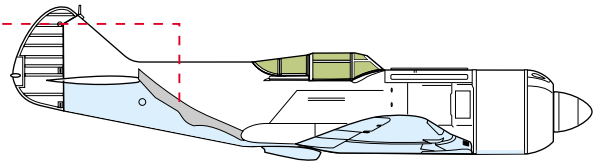

eduard
Express Mask

La-7 Camo Scheme

The die-cut mask for accurate canopy frame painting of the
Eduard 1/72 KIT

XS 565

1.)

EXPRES MASK

2.)

3.)