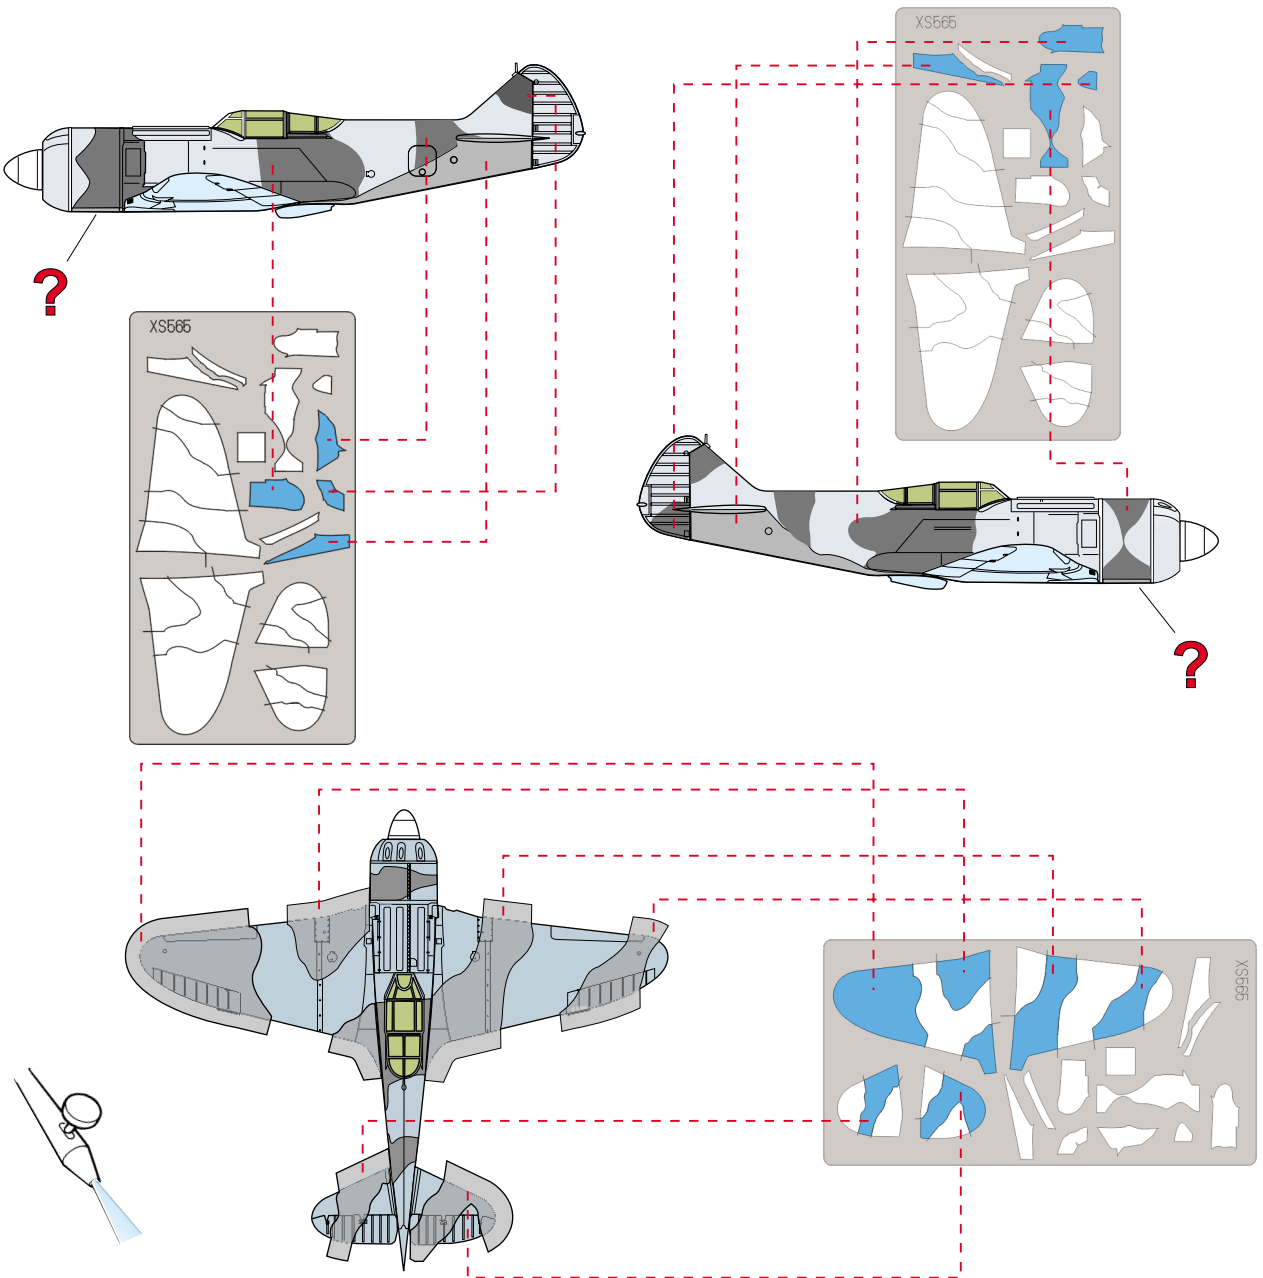

eduard
Express Mask

La-7 Camo Scheme

The die-cut mask for accurate canopy frame painting of the
Eduard 1/72 KIT

XS 565

1.)

EXPRES MASK

2.)

3.)

REFERENCES:
MBI.....La-7

4.)

5.)