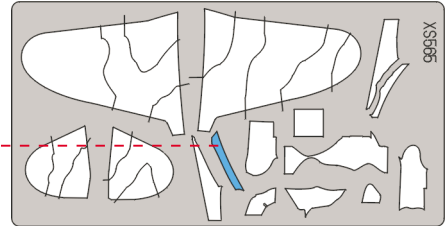

eduard
Express Mask

La-7 Camo Scheme

The die-cut mask for accurate canopy frame painting of the
Eduard 1/72 KIT

XS 565

1.)

EXPRES MASK

2.)

3.)