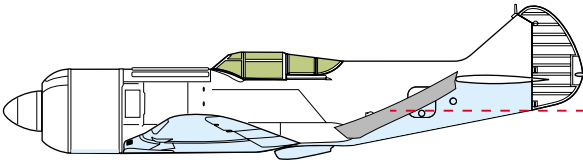

eduard
Express Mask

La-7 Camo Scheme

The die-cut mask for accurate canopy frame painting of the
Eduard 1/72 KIT

XS 565

1.)

EXPRES MASK

2.)

3.)