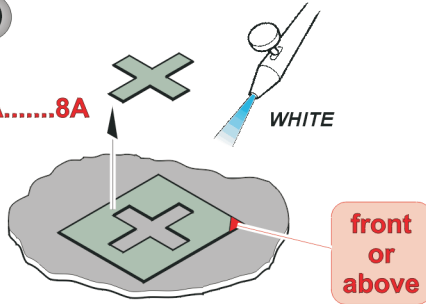

# Ju-J.I Trabeated Crosses

The die-cut mask for accurate canopy frame painting of the  
*Eduard 1/72 KIT*

front or above

1.)

1A.....8A

2.)

3.)

1B.....8B