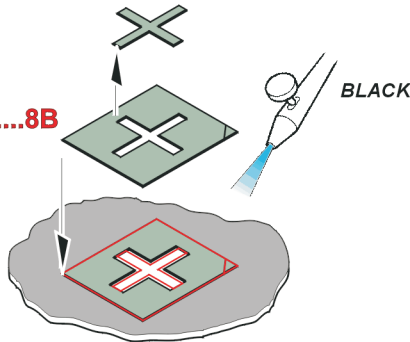

# Ju-J.I Trabeated Crosses

The die-cut mask for accurate canopy frame painting of the  
*Eduard 1/72 KIT*

front or above

1.)

1A.....8A

2.)

3.)

1B.....8B