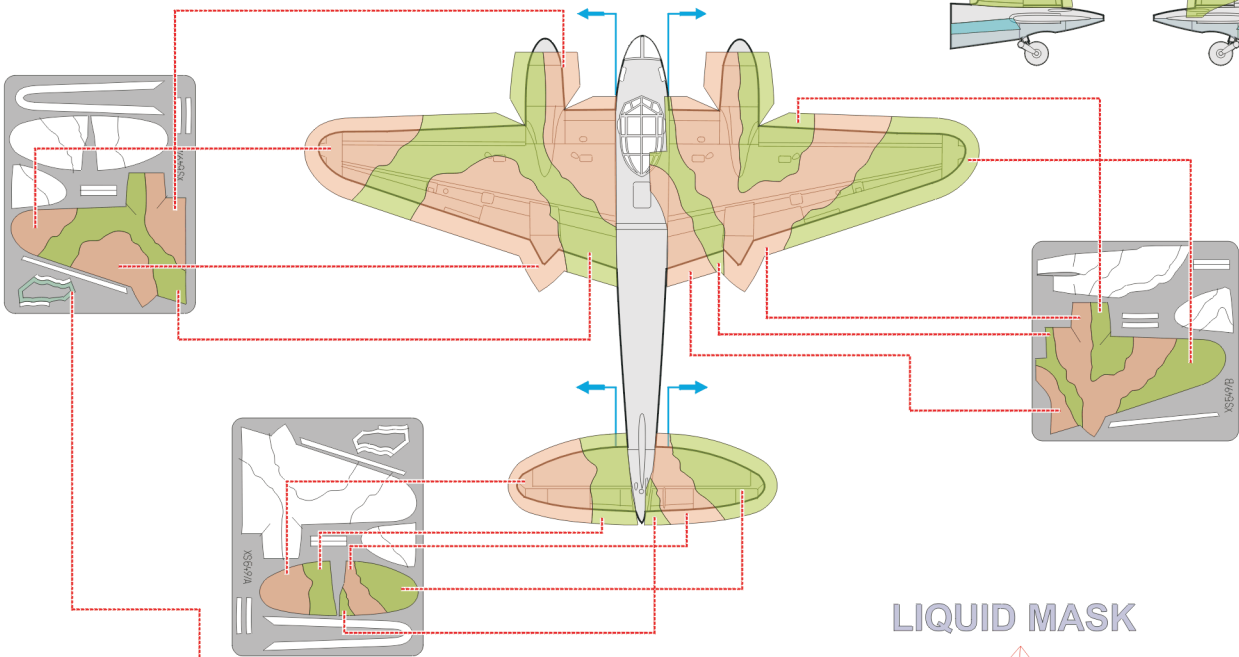

eduard
Express Mask

XS 549

DH-98 Mosquito 3 Color Camo. scheme

The die-cut mask for accurate camo. scheme painting of the

1/72 KIT

1.)

2.)

OCEAN GREY

OCEAN GREY

3.)

4.) GREEN - GRAY SCHEME A

5.)

6.)

7.)

8.)

ATTACH EXHAUST COVERS AND NOSE WEAPONS AFTER PAINTING !!

MASKING TAPE

10.)

REFERENCES: SQUADRON SIGNAL PUBLICATION 5515, WALK AROUND MOSQUITO
 SAM PUBLICATION ,MODELLERS DATAFILE 1, THE DE HAVILLAND MOSQUITO