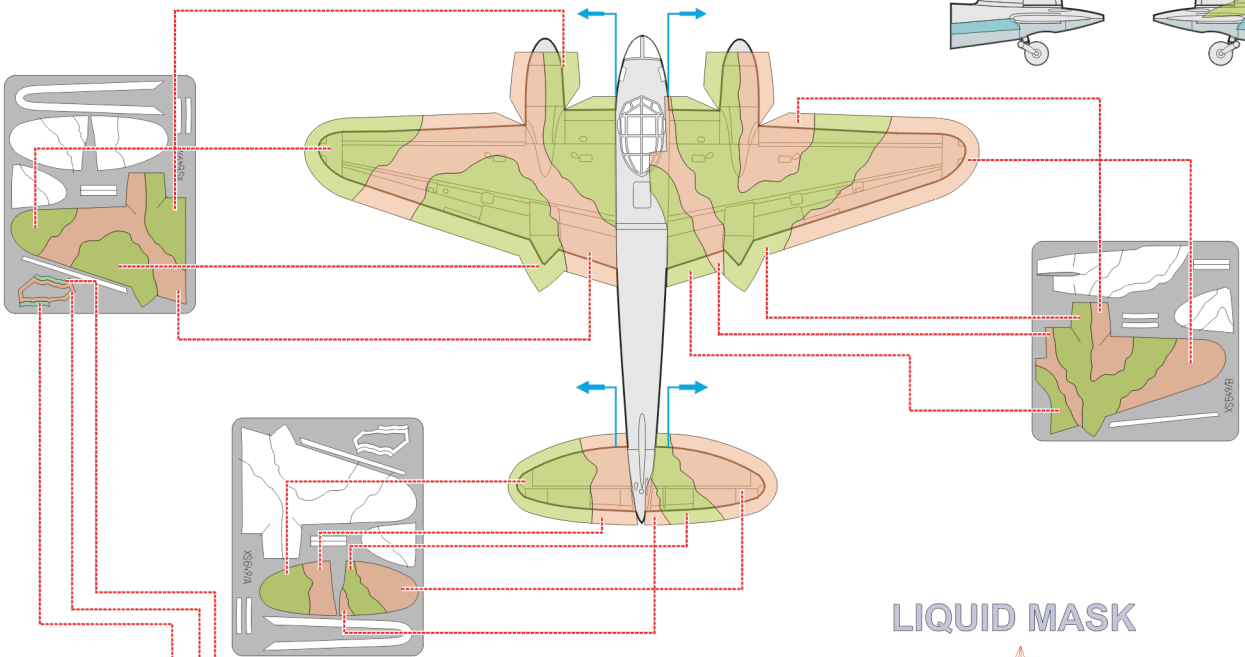

eduard
Express Mask

XS 549

DH-98 Mosquito 3 Color Camo. scheme

The die-cut mask for accurate camo. scheme painting of the

1/72 KIT

1.)

2.)

OCEAN GREY

OCEAN GREY

3.)

4.) GREEN - GRAY SCHEME A

5.)

6.)

7.)

8.)

ATTACH EXHAUST COVERS AND NOSE WEAPONS AFTER PAINTING !!

4.) GRAY - GREEN SCHEME B

6.)

LIQUID MASK

7.)

8.)

ATTACH EXHAUST COVERS AND NOSE WEAPONS AFTER PAINTING !!

NIGHT BOMBER SCHEME

9.)

MASKING TAPE

10.)

REFERENCES: SQUADRON SIGNAL PUBLICATION 5515, WALK AROUND MOSQUITO
 SAM PUBLICATION ,MODELLERS DATAFILE 1, THE DE HAVILLAND MOSQUITO