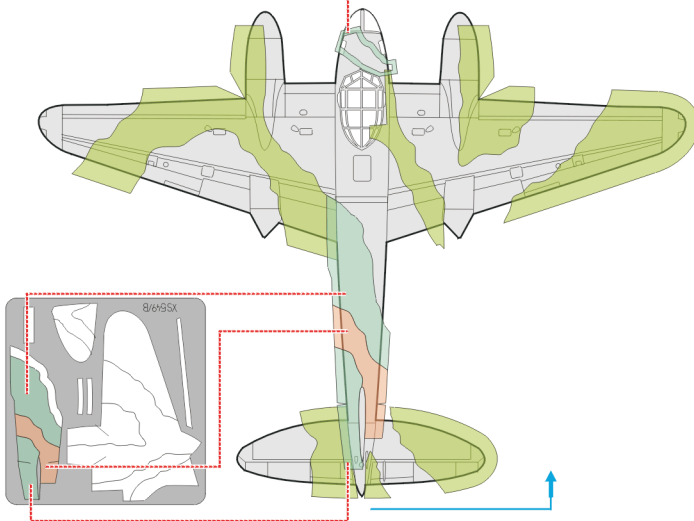

eduard
Express Mask

XS 549

DH-98 Mosquito 3 Color Camo. scheme

The die-cut mask for accurate camo. scheme painting of the

1/72 KIT

1.)

2.)

OCEAN GREY

OCEAN GREY

3.)

4.) GREEN - GRAY SCHEME A

5.)

6.)

7.)

8.)

ATTACH EXHAUST COVERS AND NOSE WEAPONS AFTER PAINTING !!