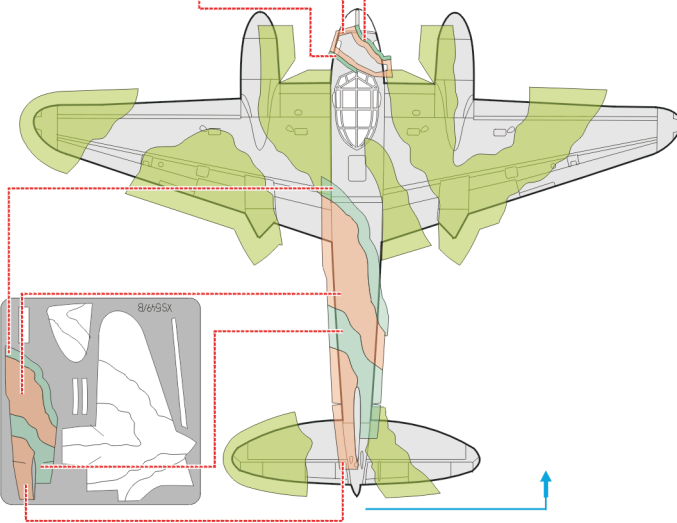

4.) GRAY - GREEN SCHEME B

6.)

LIQUID MASK

7.)

8.)

ATTACH EXHAUST COVERS AND NOSE WEAPONS AFTER PAINTING !!