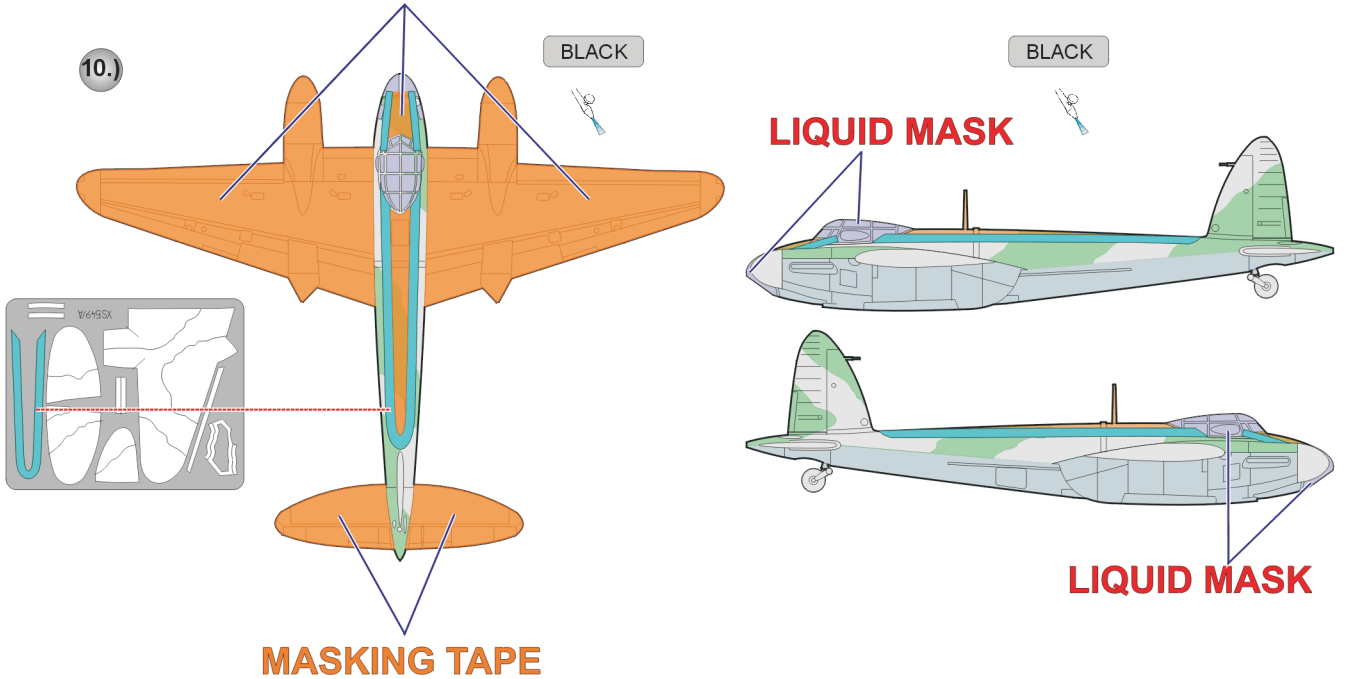

eduard
Express Mask

XS 549

DH-98 Mosquito 3 Color Camo. scheme

The die-cut mask for accurate camo. scheme painting of the

1/72 KIT

1.)

2.)

OCEAN GREY

4.) GRAY - GREEN SCHEME B

6.)

LIQUID MASK

7.)

8.)

ATTACH EXHAUST COVERS AND NOSE WEAPONS AFTER PAINTING !!

NIGHT BOMBER SCHEME

9.)

MASKING TAPE

10.)

REFERENCES: SQUADRON SIGNAL PUBLICATION 5515, WALK AROUND MOSQUITO
 SAM PUBLICATION ,MODELLERS DATAFILE 1, THE DE HAVILLAND MOSQUITO