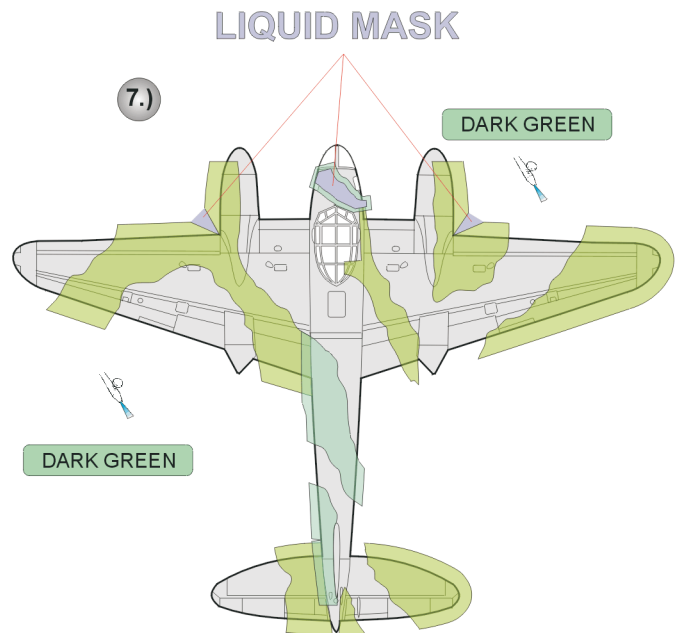

eduard
Express Mask

XS 549

DH-98 Mosquito 3 Color Camo. scheme

The die-cut mask for accurate camo. scheme painting of the

1/72 KIT

1.)

2.)

OCEAN GREY

OCEAN GREY

3.)

4.) GREEN - GRAY SCHEME A

5.)

6.)

7.)

8.)

ATTACH EXHAUST COVERS AND NOSE WEAPONS AFTER PAINTING !!