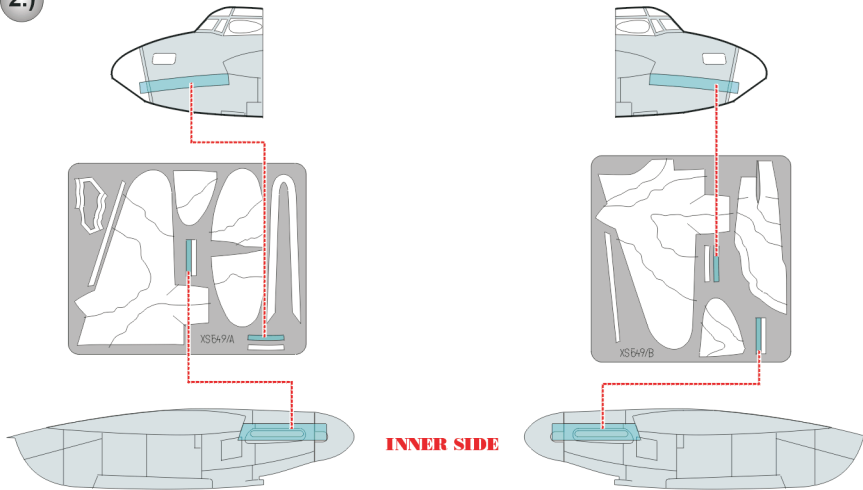

eduard
Express Mask

XS 549

DH-98 Mosquito 3 Color Camo. scheme

The die-cut mask for accurate camo. scheme painting of the

1/72 KIT

1.)

2.)

OCEAN GREY

OCEAN GREY

3.)

4.) GREEN - GRAY SCHEME A

5.)

6.)

7.)

8.)

ATTACH EXHAUST COVERS AND NOSE WEAPONS AFTER PAINTING !!