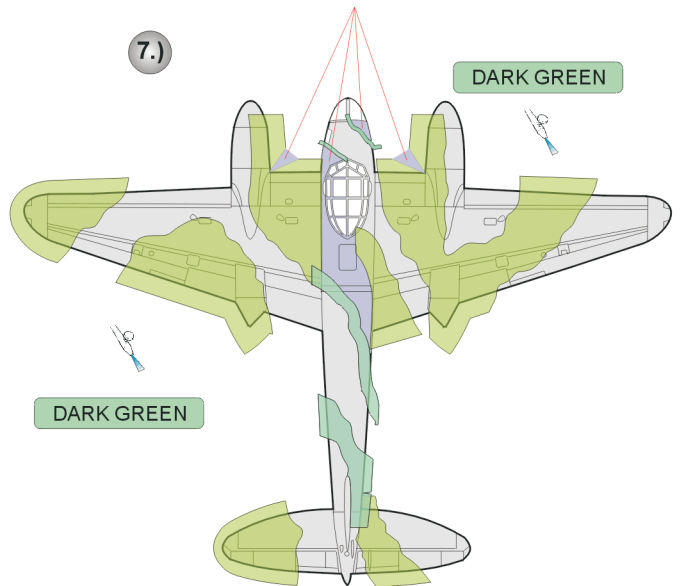

eduard
Express Mask

XS 549

DH-98 Mosquito 3 Color Camo. scheme

The die-cut mask for accurate camo. scheme painting of the

1/72 KIT

1.)

2.)

OCEAN GREY

4.) GRAY - GREEN SCHEME B

6.)

LIQUID MASK

7.)

8.)

ATTACH EXHAUST COVERS AND NOSE WEAPONS AFTER PAINTING !!

NIGHT BOMBER SCHEME

9.)