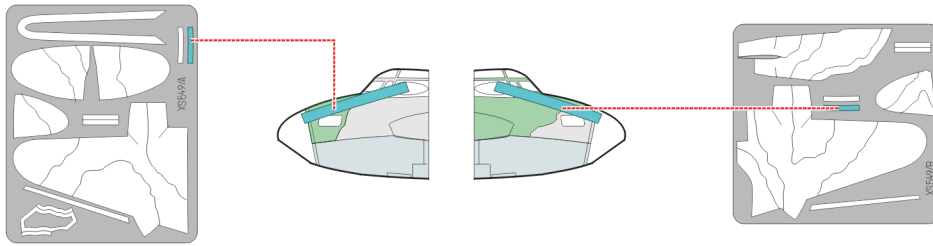

4.) GRAY - GREEN SCHEME B

6.)

LIQUID MASK

7.)

8.)

ATTACH EXHAUST COVERS AND NOSE WEAPONS AFTER PAINTING !!

NIGHT BOMBER SCHEME

9.)

MASKING TAPE

10.)

REFERENCES: SQUADRON SIGNAL PUBLICATION 5515, WALK AROUND MOSQUITO
 SAM PUBLICATION ,MODELLERS DATAFILE 1, THE DE HAVILLAND MOSQUITO