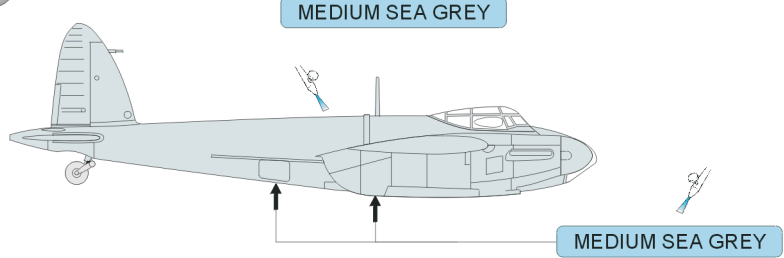

eduard
Express Mask

XS 549

DH-98 Mosquito 3 Color Camo. scheme

The die-cut mask for accurate camo. scheme painting of the

1/72 KIT

1.)

2.)

OCEAN GREY