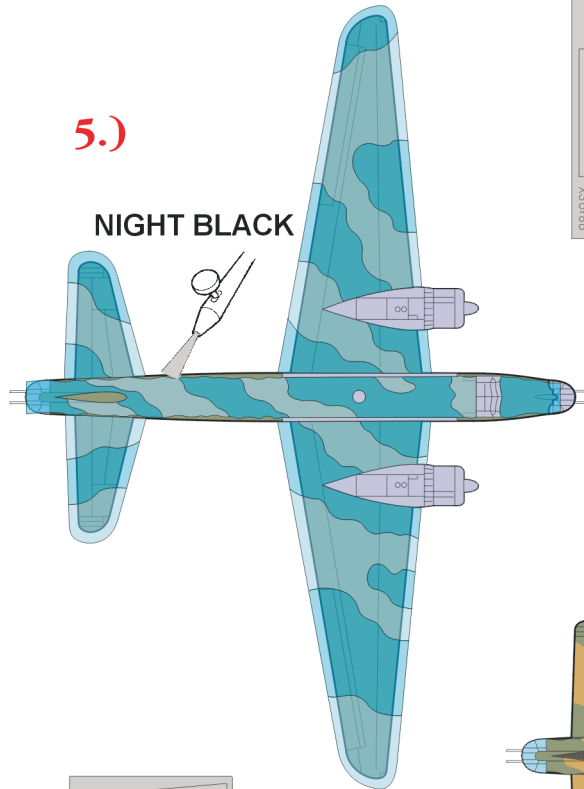

eduard
Express Mask

XS 548

Wellington Camo. scheme A

The die-cut mask for accurate painting of the

1/72 KIT

THESE MASKS ARE UTILIZED FOR USE WITH THE MPM KIT

REFERENCES:

- Replika #19
- Replic #79/1998
- Flypast #12/1996

1.)

2.)

3.)

4.)

5.)

5.)

6.) REMOVE MASK

7.)

8.)

Look for other Express Mask set XS 195 and detail sets 72 388, 72 390 and 72 392 for Wellington (not included in this set)