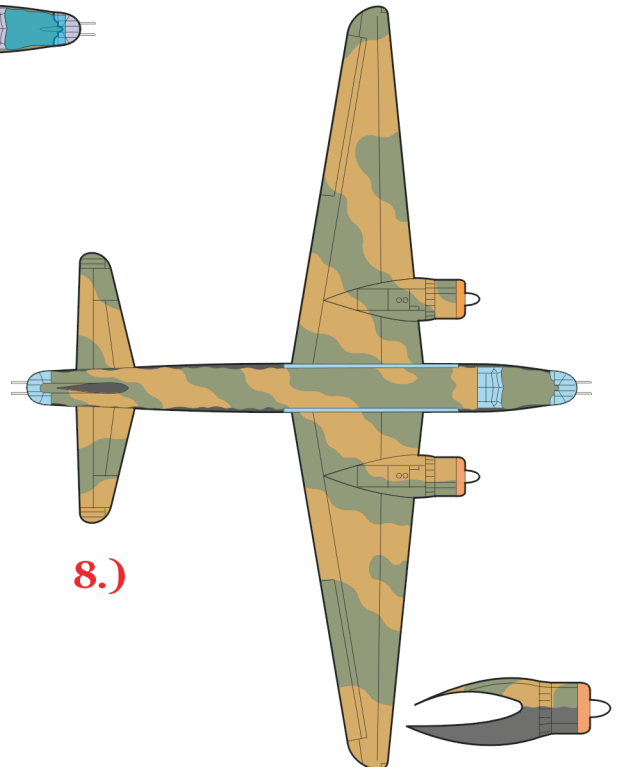

eduard
Express Mask

XS 548

Wellington Camo. scheme A

The die-cut mask for accurate painting of the

1/72 KIT

THESE MASKS ARE UTILIZED FOR USE WITH THE MPM KIT

REFERENCES:

- Replika #19
- Replic #79/1998
- Flypast #12/1996

1.)

2.)

3.)

4.)

5.)

5.)

6.) REMOVE MASK

7.)

8.)

Look for other Express Mask set XS 195 and detail sets 72 388, 72 390 and 72 392 for Wellington (not included in this set)