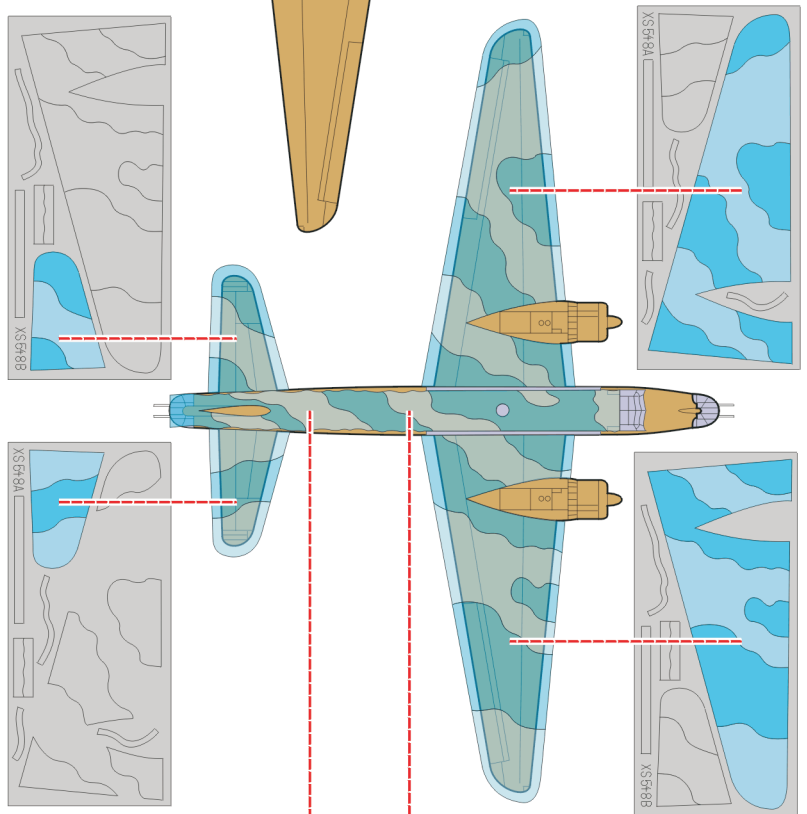

eduard
Express Mask

XS 548

Wellington Camo. scheme A

The die-cut mask for accurate painting of the

1/72 KIT

THESE MASKS ARE UTILIZED FOR USE WITH THE MPM KIT

REFERENCES:

- Replika #19
- Replic #79/1998
- Flypast #12/1996

1.)

2.)

3.)

4.)

5.)

5.)

6.) REMOVE MASK

7.)

8.)

Look for other Express Mask set XS 195 and detail sets 72 388, 72 390 and 72 392 for Wellington (not included in this set)