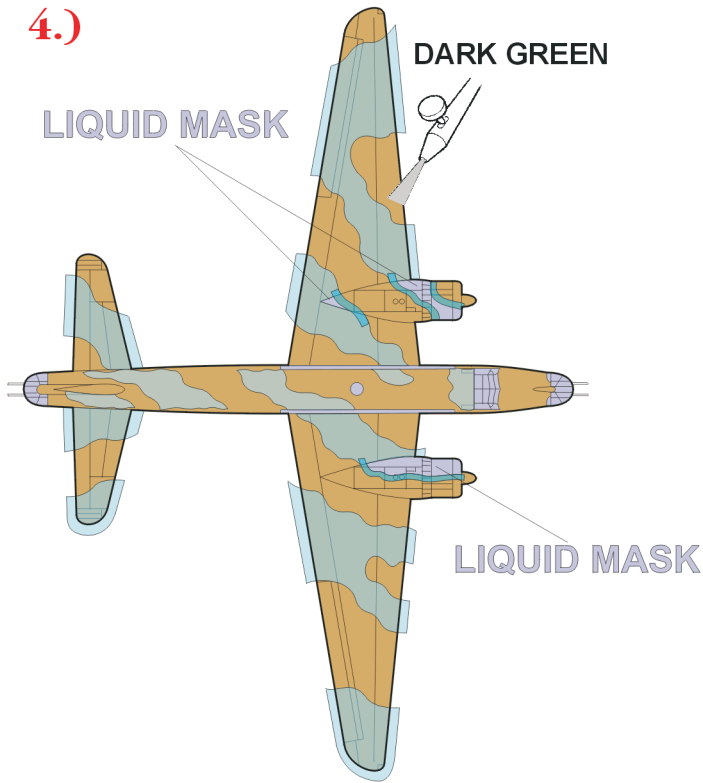

eduard
Express Mask

XS 548

Wellington Camo. scheme A

The die-cut mask for accurate painting of the

1/72 KIT

THESE MASKS ARE UTILIZED FOR USE WITH THE MPM KIT

REFERENCES:

- Replika #19
- Replic #79/1998
- Flypast #12/1996

1.)

2.)

3.)

4.)

5.)

5.)

6.) REMOVE MASK

7.)

8.)

Look for other Express Mask set XS 195 and detail sets 72 388, 72 390 and 72 392 for Wellington (not included in this set)