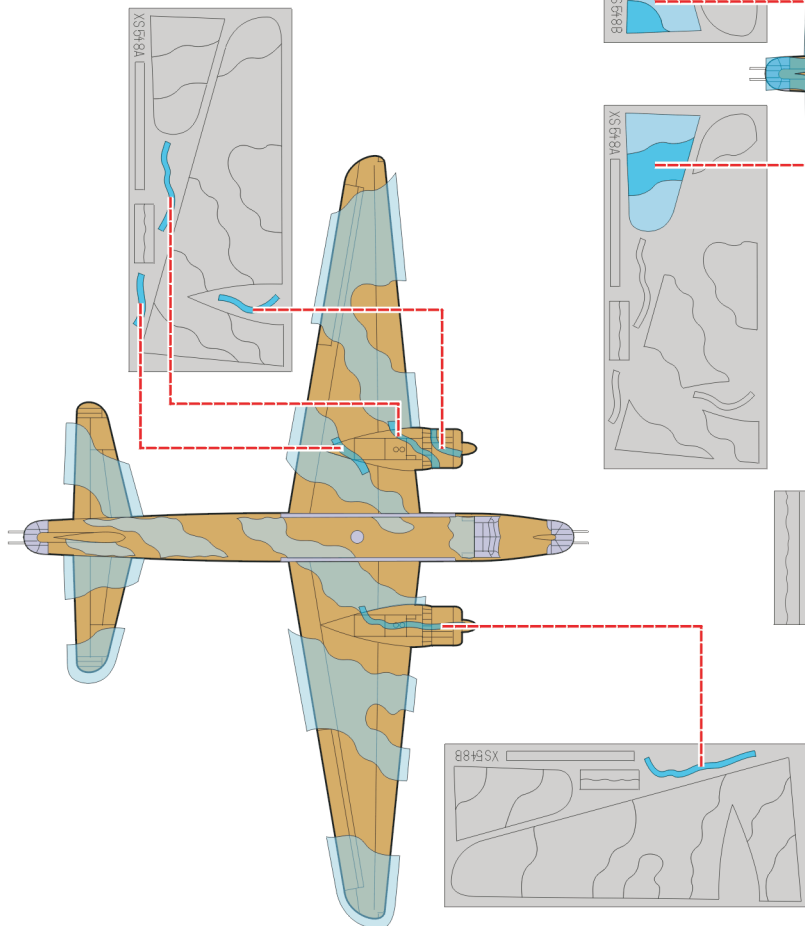

eduard
Express Mask

XS 548

Wellington Camo. scheme A

The die-cut mask for accurate painting of the

1/72 KIT

THESE MASKS ARE UTILIZED FOR USE WITH THE MPM KIT

REFERENCES:

- Replika #19
- Replic #79/1998
- Flypast #12/1996

1.)

2.)

3.)

4.)

5.)

5.)

6.) REMOVE MASK

7.)

8.)

Look for other Express Mask set XS 195 and detail sets 72 388, 72 390 and 72 392 for Wellington (not included in this set)