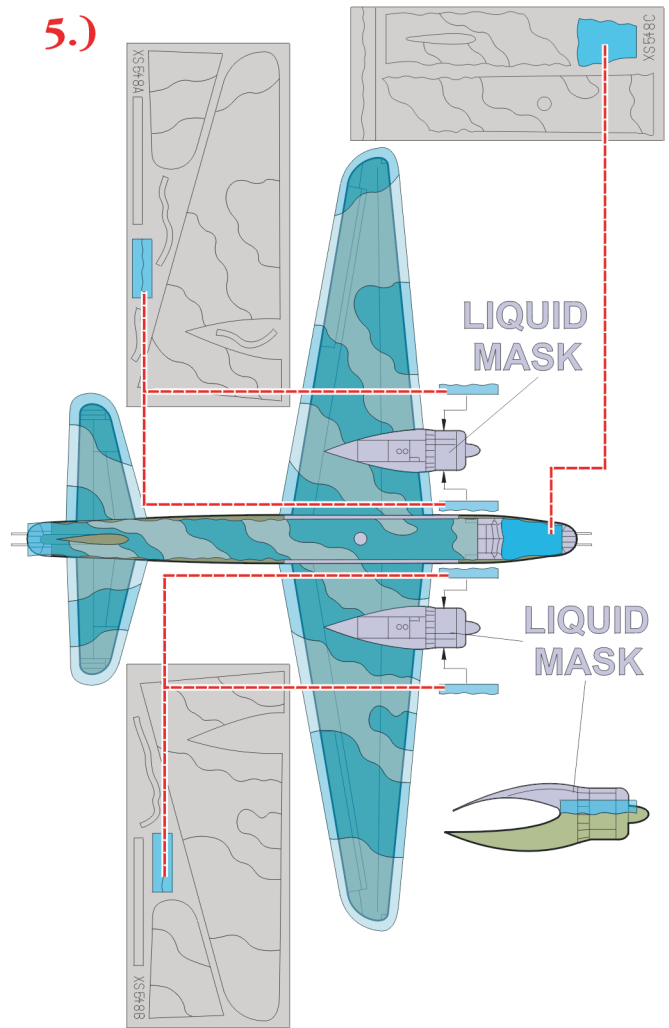

eduard
Express Mask

XS 548

Wellington Camo. scheme A

The die-cut mask for accurate painting of the

1/72 KIT

THESE MASKS ARE UTILIZED FOR USE WITH THE MPM KIT

REFERENCES:

- Replika #19
- Replic #79/1998
- Flypast #12/1996

1.)

2.)

3.)

4.)

5.)

5.)

6.) REMOVE MASK

7.)

8.)

Look for other Express Mask set XS 195 and detail sets 72 388, 72 390 and 72 392 for Wellington (not included in this set)