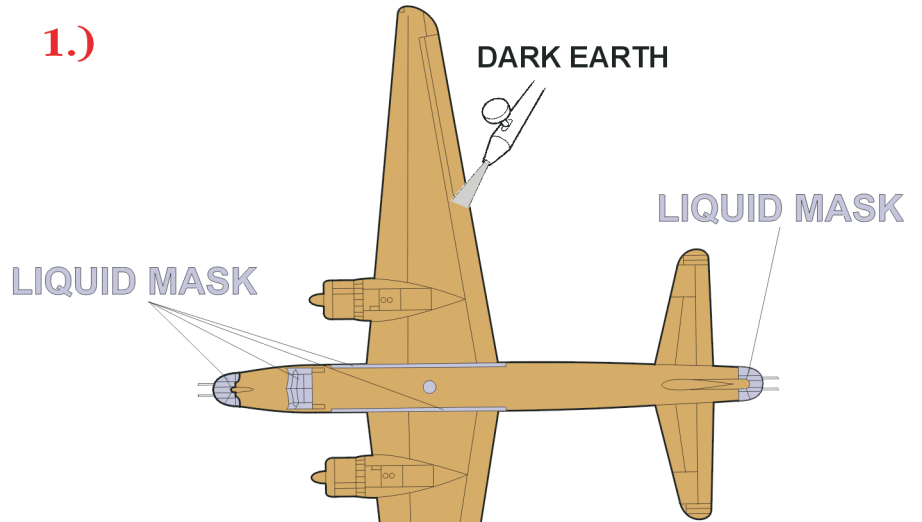

eduard
Express Mask

XS 548

Wellington Camo. scheme A

The die-cut mask for accurate painting of the

1/72 KIT

THESE MASKS ARE UTILIZED FOR USE WITH THE MPM KIT

REFERENCES:

- Replika #19
- Replic #79/1998
- Flypast #12/1996

1.)

2.)

3.)

4.)

5.)

5.)

6.) REMOVE MASK

7.)