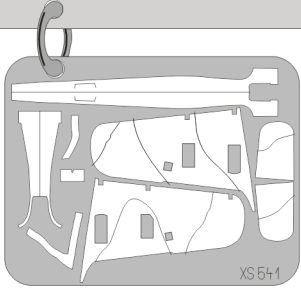

eduard
Express Mask

Fw-190 A/F Camouflage scheme

The die-cut mask for accurate canopy frame painting of the
1/72 KIT

XS 541

1.)

2.)

3.)

RLM 75