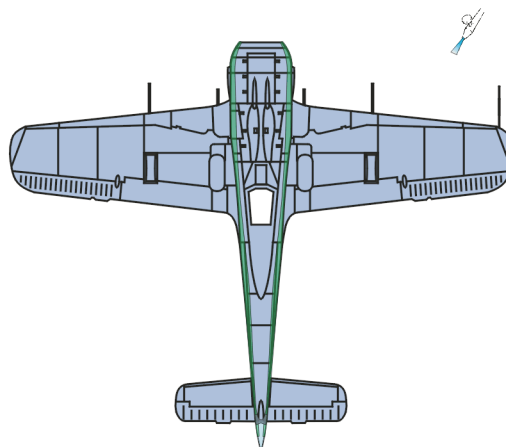

eduard
Express Mask

Fw-190 A/F Camouflage scheme

The die-cut mask for accurate canopy frame painting of the
1/72 KIT

XS 541

1.)

2.)

3.)

RLM 75

RLM 75

4.)

5.)

6.)

REFERENCES: Aero Detail #.6 - Focke-Wulf Fw 190 A/F