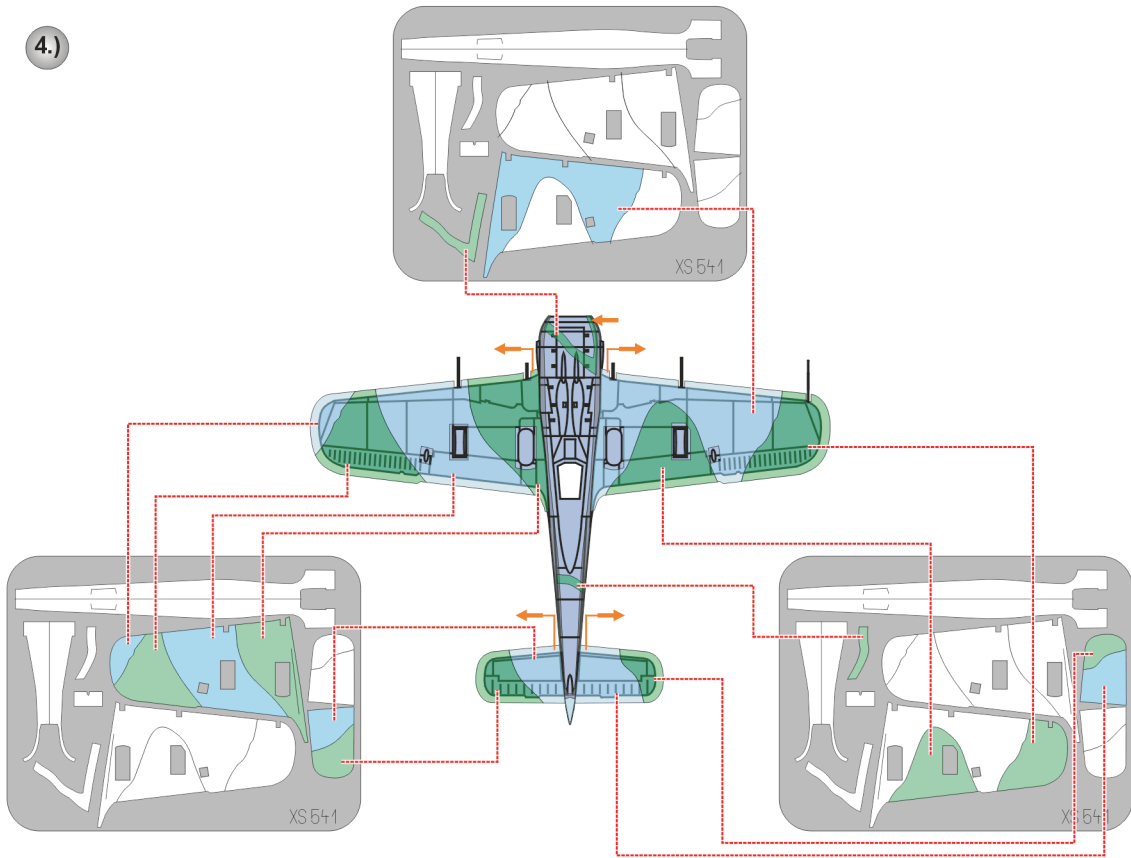

eduard
Express Mask

Fw-190 A/F Camouflage scheme

The die-cut mask for accurate canopy frame painting of the
1/72 KIT

XS 541

1.)

2.)

3.)

RLM 75

RLM 75

4.)

5.)

6.)

REFERENCES: Aero Detail #.6 - Focke-Wulf Fw 190 A/F