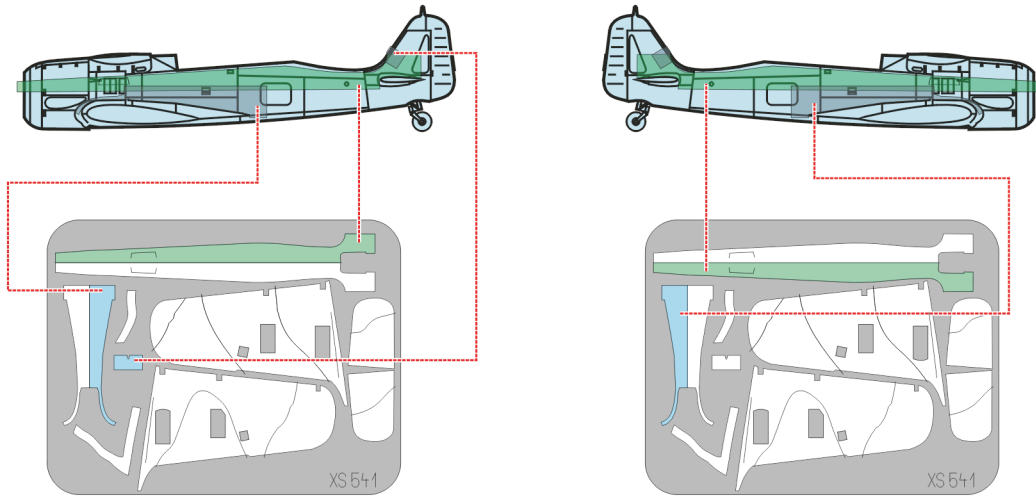

eduard
Express Mask

Fw-190 A/F Camouflage scheme

The die-cut mask for accurate canopy frame painting of the
1/72 KIT

XS 541

1.)

2.)

3.)

RLM 75

RLM 75

4.)

5.)

6.)

REFERENCES: Aero Detail #.6 - Focke-Wulf Fw 190 A/F