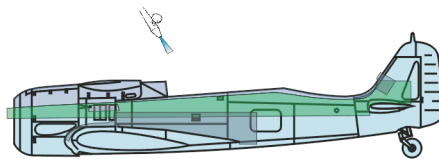

eduard
Express Mask

Fw-190 A/F Camouflage scheme

The die-cut mask for accurate canopy frame painting of the
1/72 KIT

XS 541

1.)

2.)

3.)

RLM 75