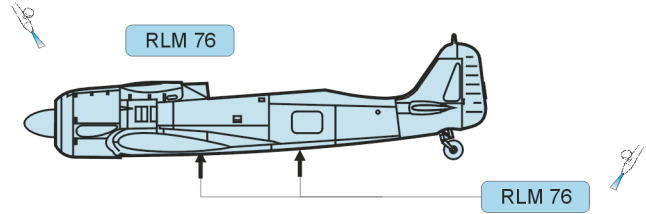

eduard
Express Mask

Fw-190 A/F Camouflage scheme

The die-cut mask for accurate canopy frame painting of the
1/72 KIT

XS 541

1.)

2.)

3.)

RLM 75