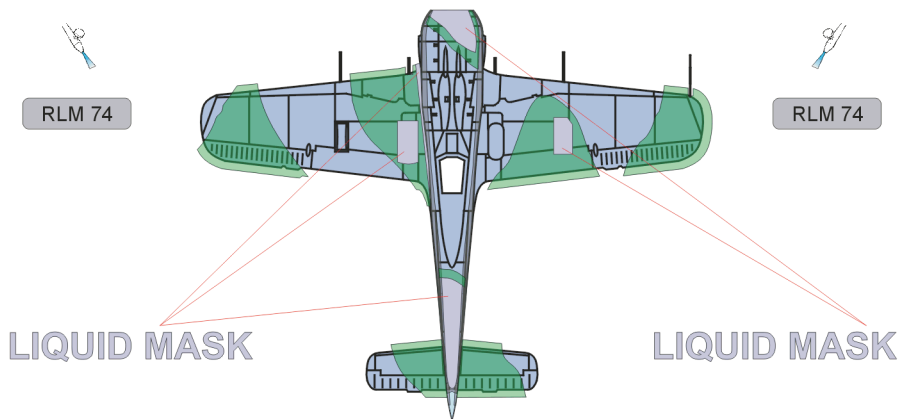

eduard
Express Mask

Fw-190 A/F Camouflage scheme

The die-cut mask for accurate canopy frame painting of the
1/72 KIT

XS 541

1.)

2.)

3.)

RLM 75

RLM 75

4.)

5.)

6.)

REFERENCES: Aero Detail #.6 - Focke-Wulf Fw 190 A/F