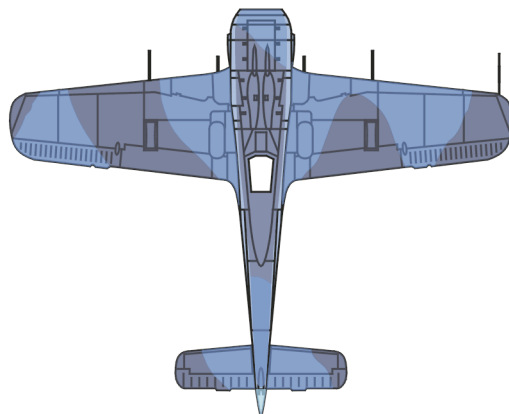

eduard
Express Mask

Fw-190 A/F Camouflage scheme

The die-cut mask for accurate canopy frame painting of the
1/72 KIT

XS 541

1.)

2.)

3.)

RLM 75

RLM 75

4.)

5.)

6.)

REFERENCES: Aero Detail #.6 - Focke-Wulf Fw 190 A/F