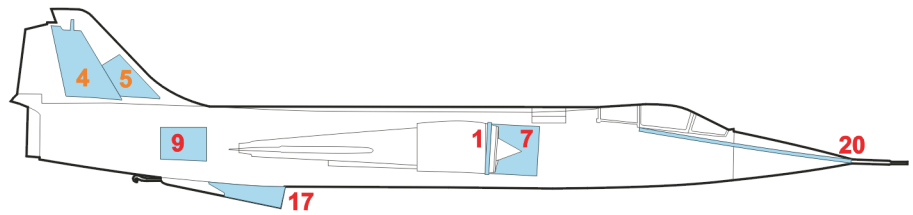

eduard
Express Mask

XS 540

F-104 Surface panels

The die-cut mask for accurate surface panel painting of the
Hasegawa 1/72 KIT

REFERENCES: - Squadron / Signal Publ. #1135 - F 104 Starfighter
 - Replic #56 / avril 1996
 - Replic #100 / décembre 1999
 - Replic #110 / octobre 2000