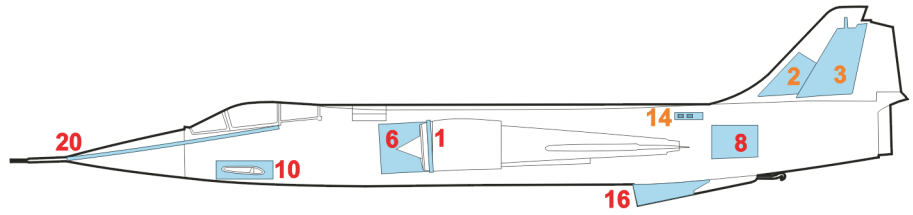

eduard
Express Mask

XS 540

F-104 Surface panels

The die-cut mask for accurate surface panel painting of the
Hasegawa 1/72 KIT

REFERENCES: - Squadron / Signal Publ. #1135 - F 104 Starfighter
 - Replic #56 / avril 1996
 - Replic #100 / décembre 1999
 - Replic #110 / octobre 2000