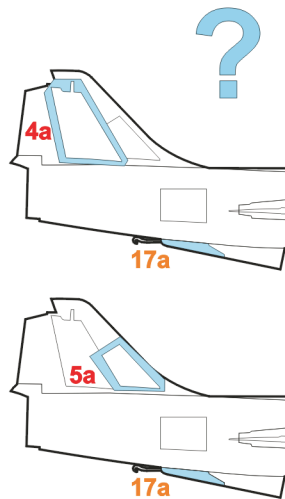

eduard
Express Mask

XS 540

F-104 Surface panels

The die-cut mask for accurate surface panel painting of the
Hasegawa 1/72 KIT

REFERENCES: - Squadron / Signal Publ. #1135 - F 104 Starfighter
 - Replic #56 / avril 1996
 - Replic #100 / décembre 1999
 - Replic #110 / octobre 2000