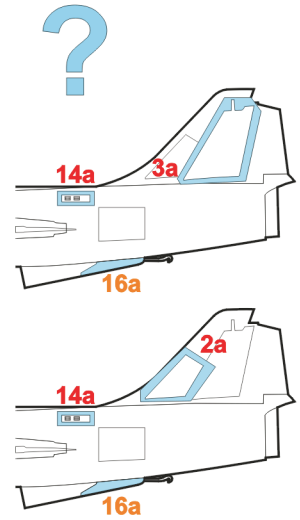

eduard
Express Mask

XS 540

F-104 Surface panels

The die-cut mask for accurate surface panel painting of the
Hasegawa 1/72 KIT

REFERENCES: - Squadron / Signal Publ. #1135 - F 104 Starfighter
 - Replic #56 / avril 1996
 - Replic #100 / décembre 1999
 - Replic #110 / octobre 2000