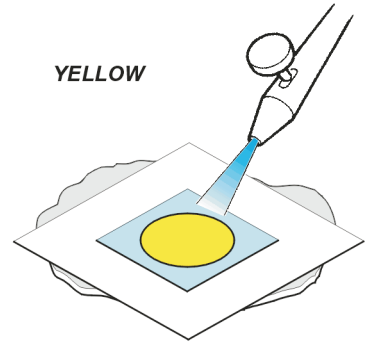

eduard
Express Mask

XS 534

F4F National Insignia 1941-43

FOR 1/72 KIT

1.)

2.)

REFERENCES:

IN DETAIL & SCALE VOL.65
John M. Elliott
THE OFFICIAL MONOGRAM
US NAVY & MARINE CORPS
AIRCRAFT COLOR GUIDE
(vol.2 1940-1949)