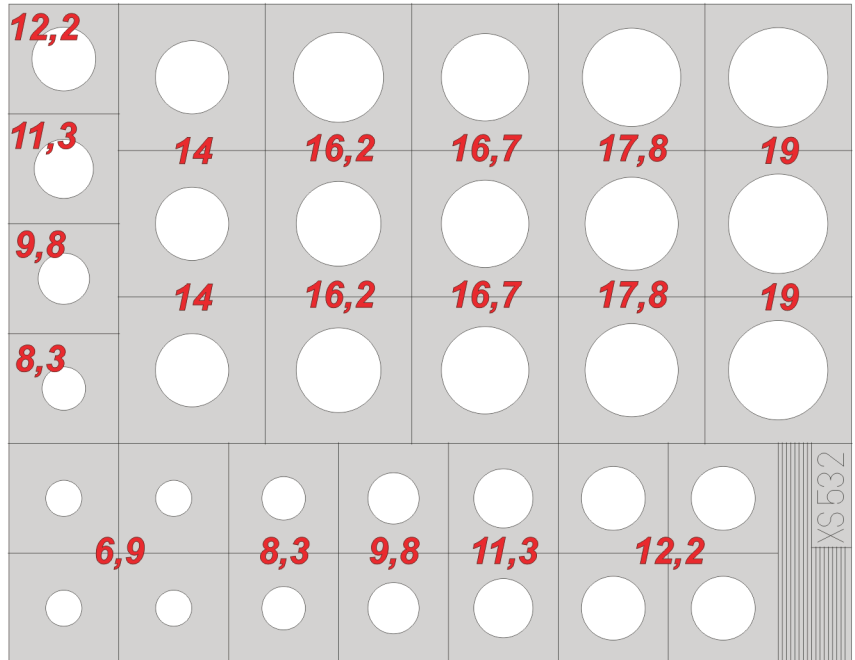

eduard
Express Mask

XS 532

Hinomaru I.

FOR 1/72 KIT

REFERENCES:

SEE REFERENCES FOR EXACT PLANE YOU ARE ABOUT TO BUILD

1.)

2.)