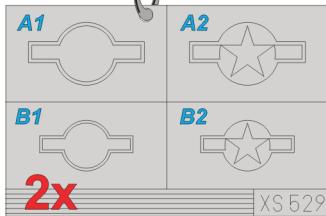

eduard
Express Mask

XS 529

F4U National Insignia red outline

FOR 1/72 KIT

REFERENCES:

THE OFFICIAL MONOGRAM
US NAVY & MARINE CORPS
AIRCRAFT COLOR GUIDE
(vol.2 1940-1949)

IN DETAIL & SCALE VOL.55
IN DETAIL & SCALE VOL.56