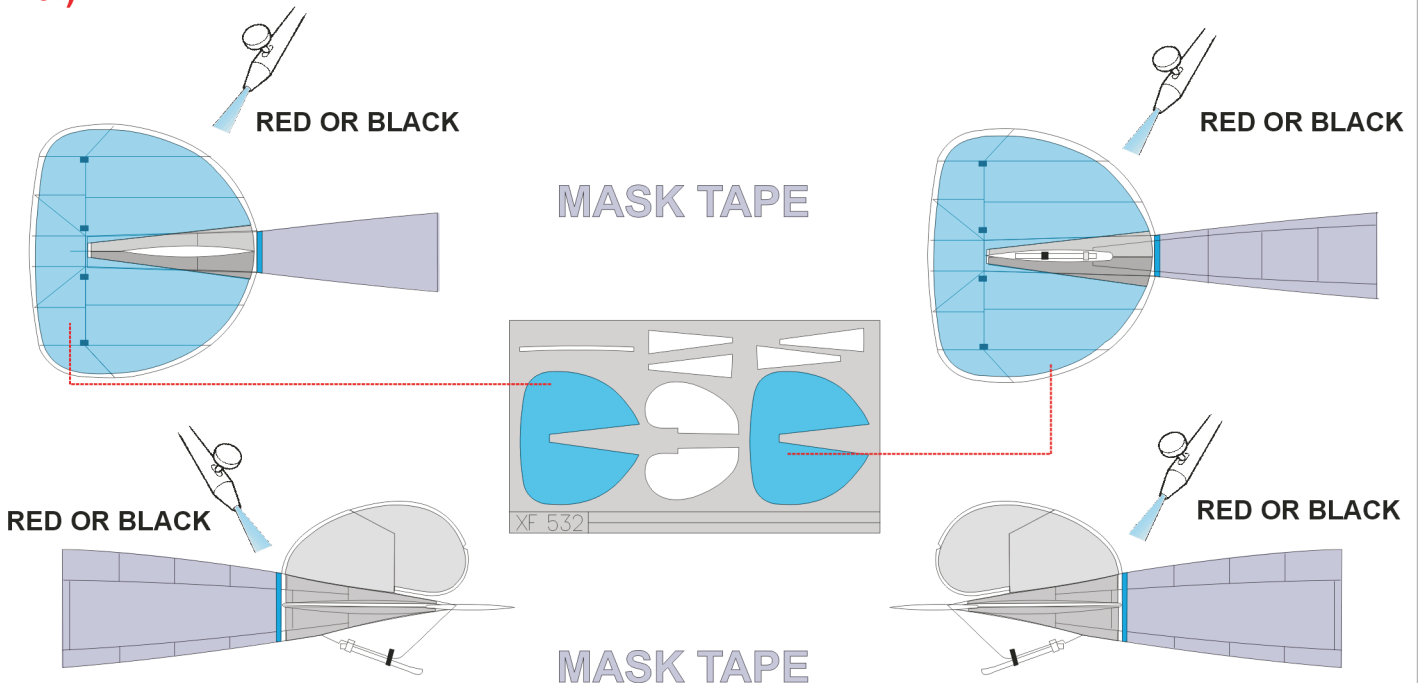

eduard
Express Mask

XS 525

Albatros D.V Tail Surfaces outline

Eduard 1/72 KIT

XS 525

1.)

2.) **APPLY MASK**

3.)