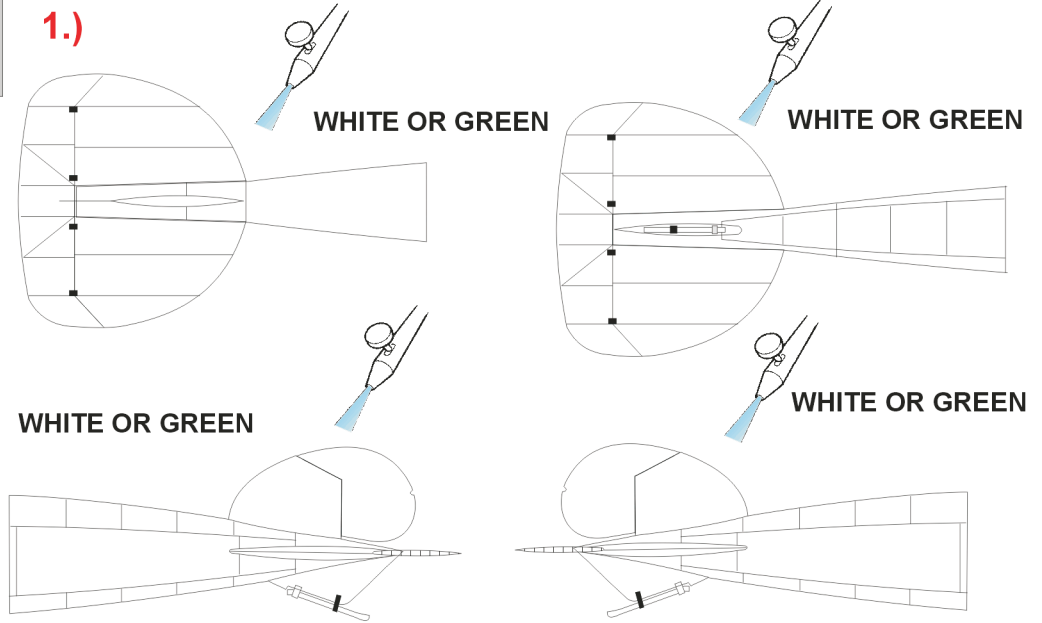

eduard
Express Mask

XS 525

Albatros D.V Tail Surfaces outline

Eduard 1/72 KIT

XS 525

1.)

2.) **APPLY MASK**

3.)