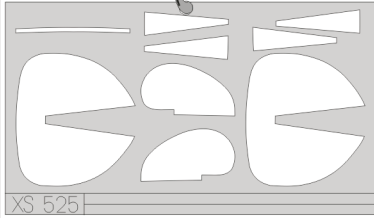

eduard
Express Mask

XS 525

Albatros D.V Tail Surfaces outline

Eduard 1/72 KIT

XS 525

1.)

2.) **APPLY MASK**

3.)