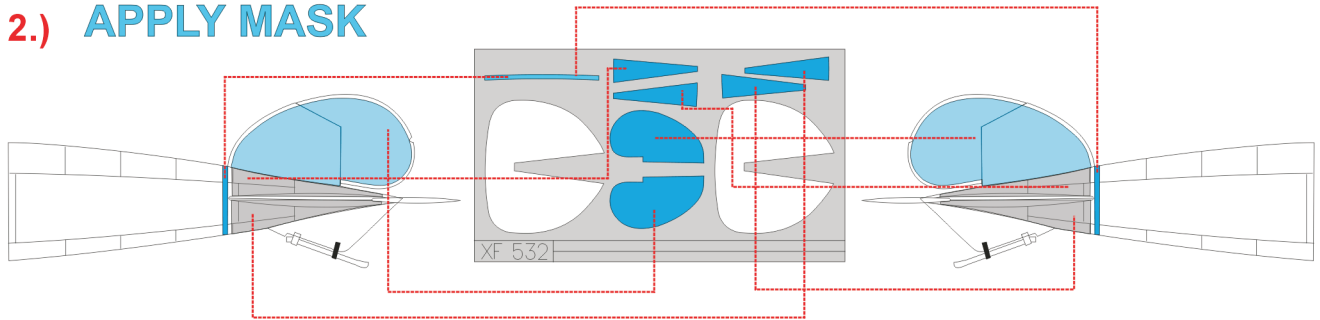

eduard
Express Mask

XS 525

Albatros D.V Tail Surfaces outline

Eduard 1/72 KIT

XS 525

1.)

2.) **APPLY MASK**

3.)