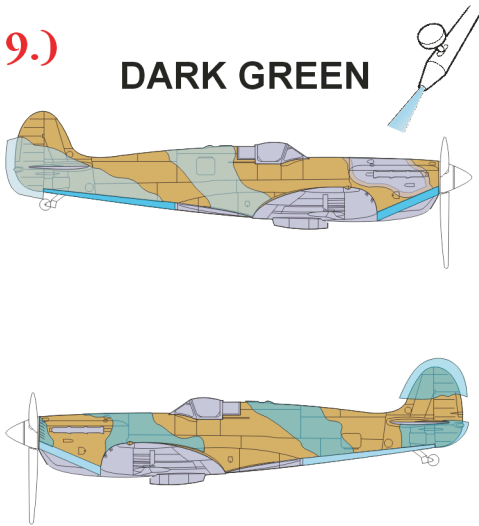

eduard
Express Mask

Spitfire Cam. scheme B

The die-cut mask for accurate painting of the

1/72 KIT

XS 523

1.)

2.)

DARK EARTH

LIQUID MASK

8.)

LIQUID MASK

LIQUID MASK

9.)

DARK GREEN

DARK GREEN

10.)