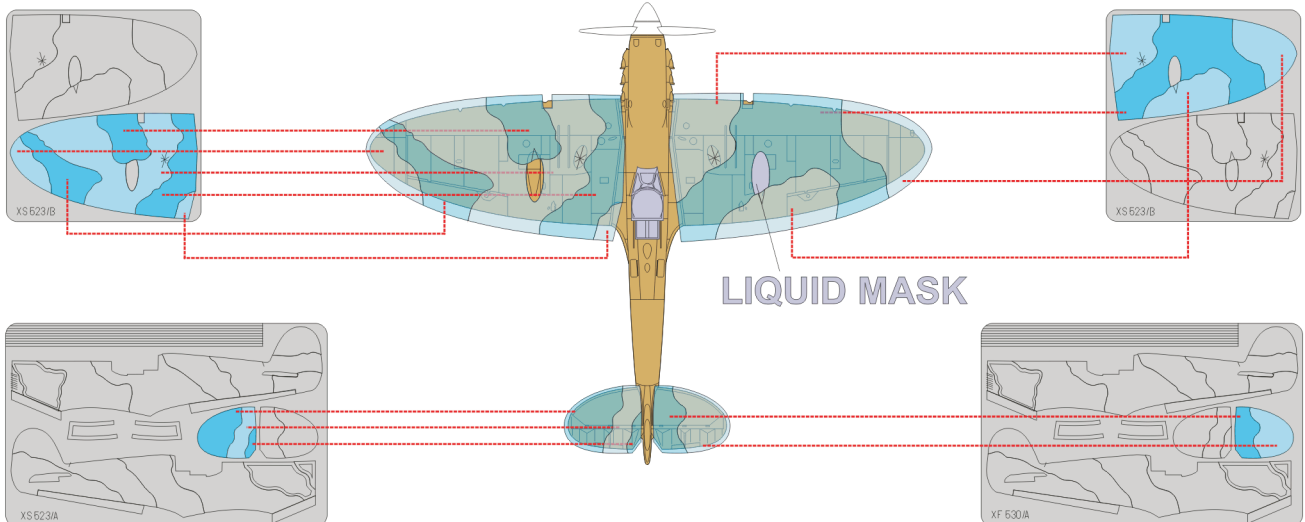

SEE OUR CATALOGUE FOR SPECIFIC SPITFIRE CANOPY MASK

4.)