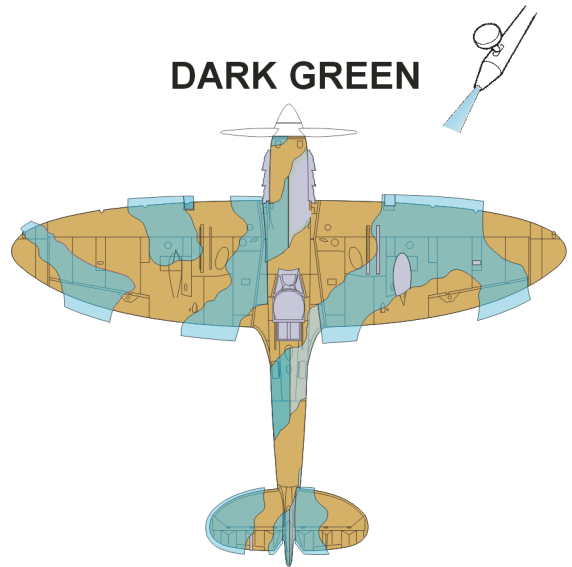

eduard
Express Mask

Spitfire Cam. scheme B

The die-cut mask for accurate painting of the

1/72 KIT

XS 523

1.)

2.)

DARK EARTH

LIQUID MASK

8.)

LIQUID MASK

LIQUID MASK

9.)

DARK GREEN

DARK GREEN

10.)

11.)

LIQUID MASK OR TAPE

11.)

LIQUID MASK OR TAPE