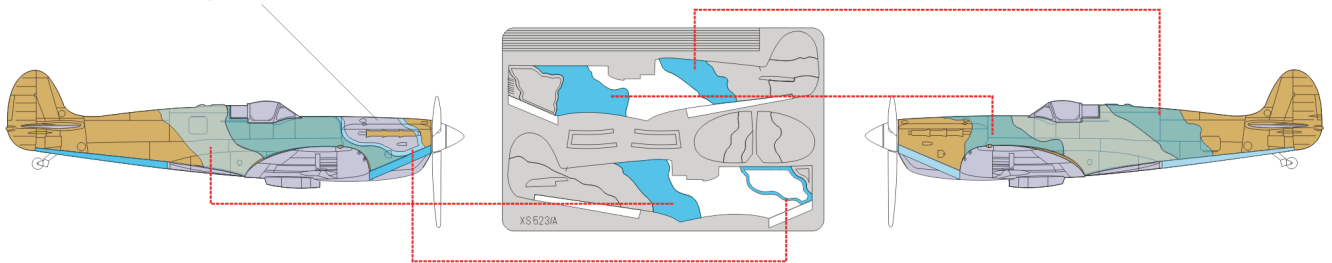

6.)

LIQUID MASK