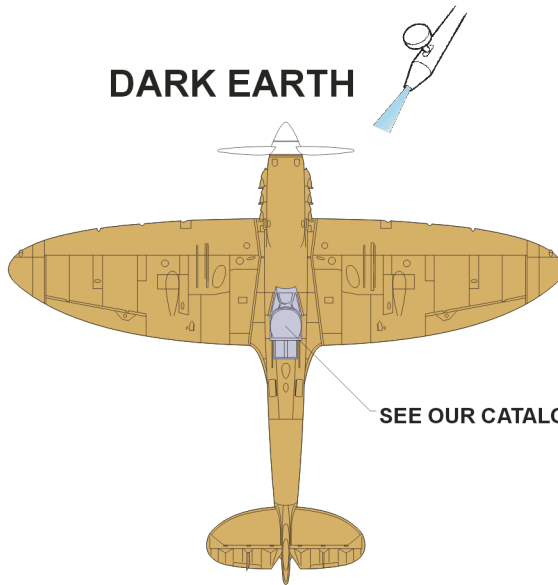

DARK EARTH

3.)