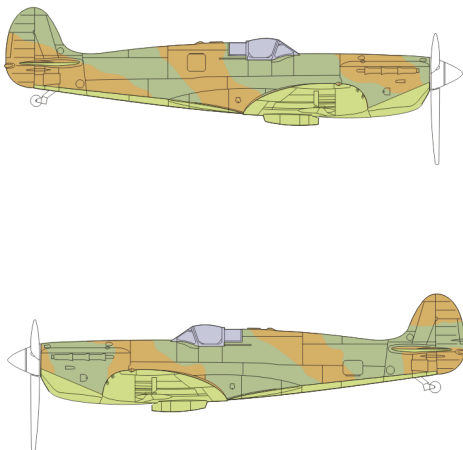

eduard
Express Mask

Spitfire Cam. scheme B

The die-cut mask for accurate painting of the

1/72 KIT

XS 523

1.)

2.)

DARK EARTH

LIQUID MASK

8.)

LIQUID MASK

LIQUID MASK

9.)

DARK GREEN

DARK GREEN

10.)

11.)

LIQUID MASK OR TAPE

11.)

LIQUID MASK OR TAPE