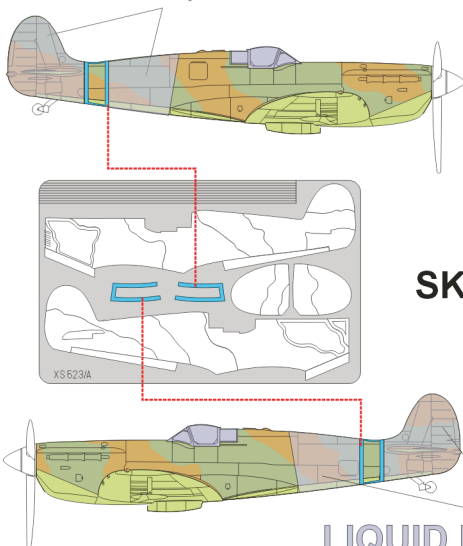

eduard
Express Mask

Spitfire Cam. scheme B

The die-cut mask for accurate painting of the

1/72 KIT

XS 523

1.)

2.)

DARK EARTH

LIQUID MASK

8.)

LIQUID MASK

LIQUID MASK

9.)

DARK GREEN

DARK GREEN

10.)

11.)

LIQUID MASK OR TAPE

11.)

LIQUID MASK OR TAPE