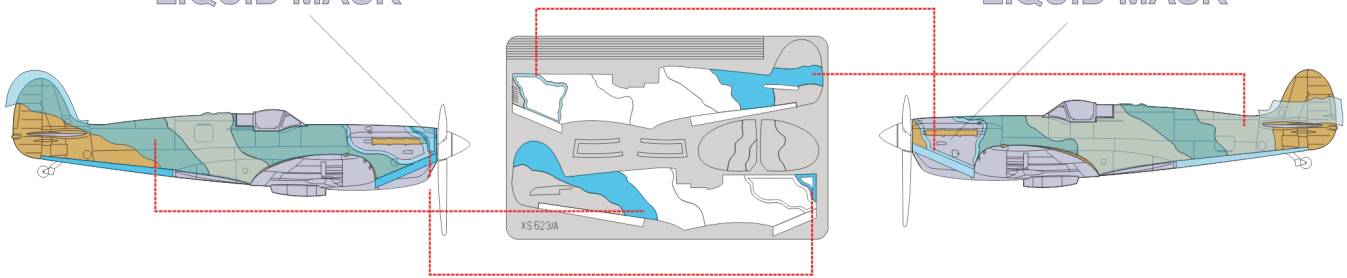

7.)

LIQUID MASK

LIQUID MASK