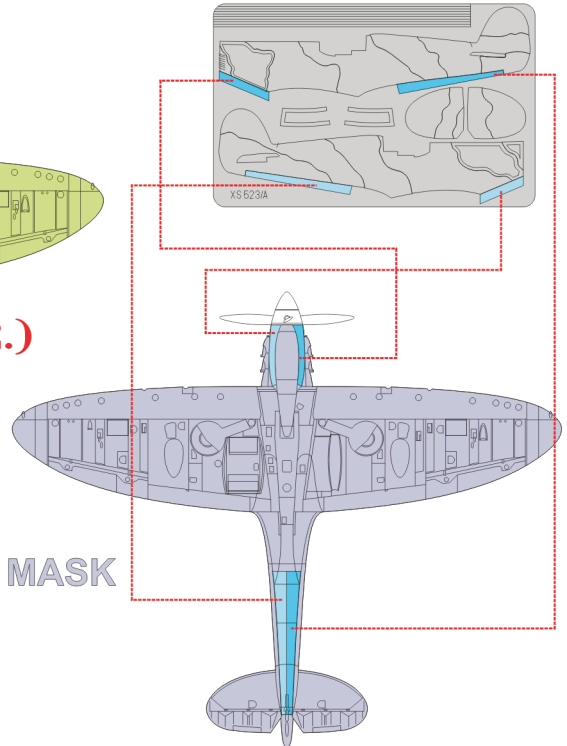

eduard
Express Mask

Spitfire Cam. scheme B

The die-cut mask for accurate painting of the

1/72 KIT

XS 523

1.)

2.)

DARK EARTH

11.)

LIQUID MASK OR TAPE

11.)

LIQUID MASK OR TAPE