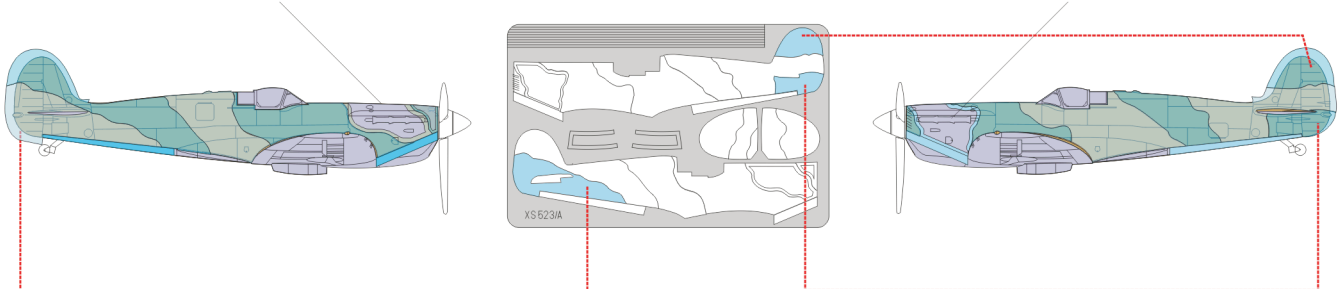

8.)

LIQUID MASK

LIQUID MASK