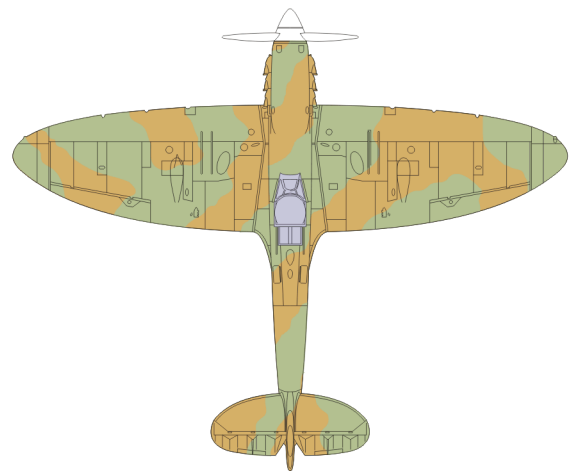

eduard
Express Mask

Spitfire Cam. scheme B

The die-cut mask for accurate painting of the

1/72 KIT

XS 523

1.)

2.)

DARK EARTH

LIQUID MASK

8.)

LIQUID MASK

LIQUID MASK

9.)

DARK GREEN

DARK GREEN

10.)

11.)

LIQUID MASK OR TAPE

11.)

LIQUID MASK OR TAPE