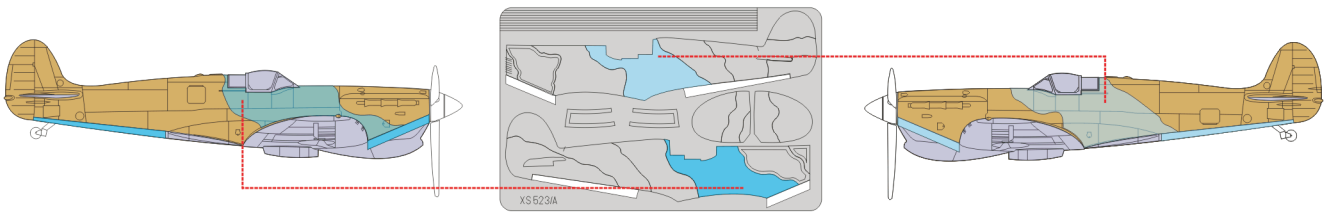

eduard
Express Mask

Spitfire Cam. scheme B

The die-cut mask for accurate painting of the

1/72 KIT

XS 523

1.)

2.)

DARK EARTH

3.)

SEE OUR CATALOGUE FOR SPECIFIC SPITFIRE CANOPY MASK

4.)

5.)

6.)

LIQUID MASK

7.)

LIQUID MASK

LIQUID MASK

8.)

LIQUID MASK

LIQUID MASK

9.)

DARK GREEN

DARK GREEN

10.)