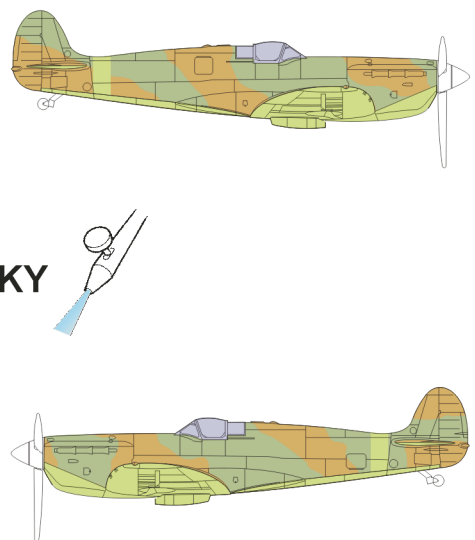

eduard
Express Mask

Spitfire Cam. scheme B

The die-cut mask for accurate painting of the

1/72 KIT

XS 523

1.)

2.)

DARK EARTH

LIQUID MASK

8.)

LIQUID MASK

LIQUID MASK

9.)

DARK GREEN

DARK GREEN

10.)

11.)

LIQUID MASK OR TAPE

11.)

LIQUID MASK OR TAPE