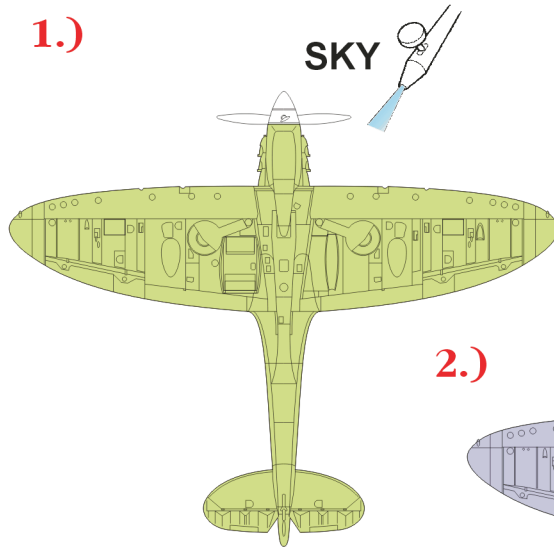

eduard
Express Mask

Spitfire Cam. scheme B

The die-cut mask for accurate painting of the

1/72 KIT

XS 523

1.)

2.)

DARK EARTH