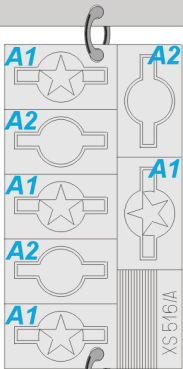

eduard
Express Mask

XS 516

F6F National Insignia + red outline

FOR 1/72 KIT

1. **A;B**

2.

3.

4. FOR RED OUTLINE ONLY

5. FOR RED OUTLINE ONLY

6.

7.

8.

9.

eduard
Express Mask

XS 516

F6F National Insignia + red outline