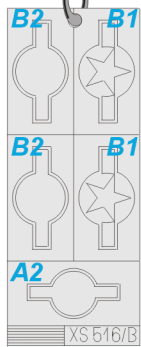

eduard
Express Mask

XS 516

F6F National Insignia + red outline

FOR 1/72 KIT

1. **A;B**

2.

3.

4. FOR RED OUTLINE ONLY

5. FOR RED OUTLINE ONLY

6.

7.

8.

9.

eduard
Express Mask

XS 516

F6F National Insignia + red outline