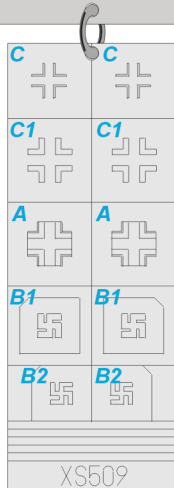

eduard
Express Mask

XS 509

Me 262 National Insignia

FOR 1/72 KIT

1.A

2.

3.

4.

5.

6.

7.

1.B

2.

3.

4.

5.