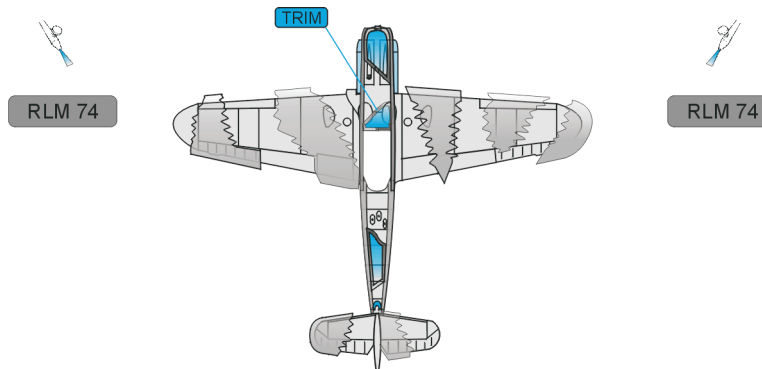

eduard
Express Mask

XS 506

Bf-109 F/G

tree camouflage scheme

FOR Academy/Hasegawa 1/72 KIT

1.)

RLM 76

RLM 76

2.)

3.)

RLM 75

RLM 75

RLM 75

RLM 75

4.)

5.)