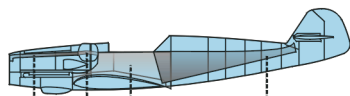

eduard
Express Mask

XS 506

Bf-109 F/G

tree camouflage scheme

FOR Academy/Hasegawa 1/72 KIT

1.)

RLM 76

RLM 76

2.)

3.)

RLM 75

RLM 75

RLM 75

RLM 75

4.)

5.)