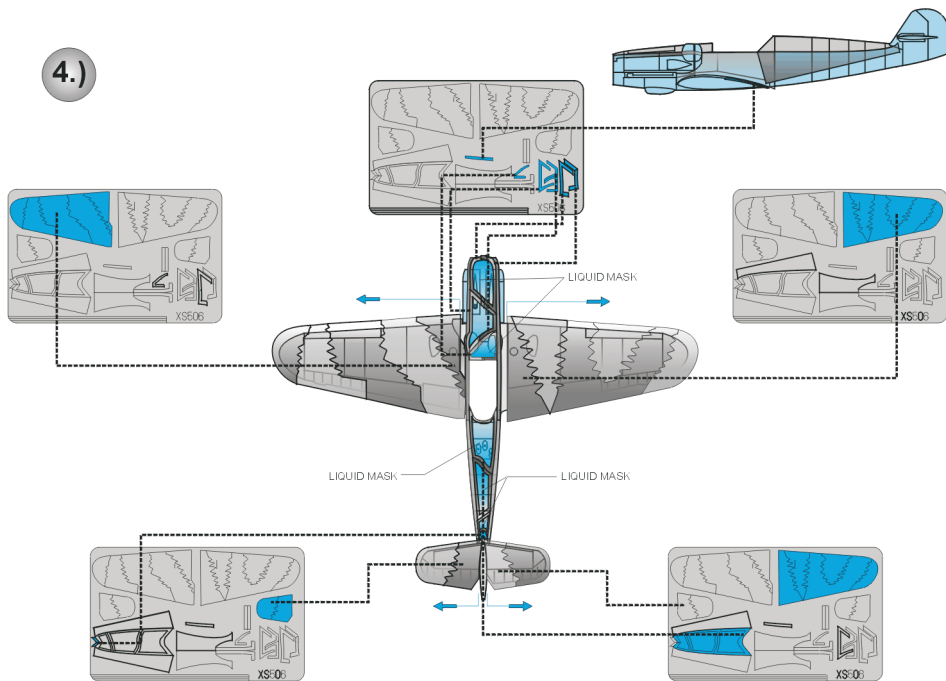

eduard
Express Mask

XS 506

Bf-109 F/G

tree camouflage scheme

FOR Academy/Hasegawa 1/72 KIT

1.)

RLM 76

RLM 76

2.)

3.)

RLM 75

RLM 75

RLM 75

RLM 75

4.)

5.)