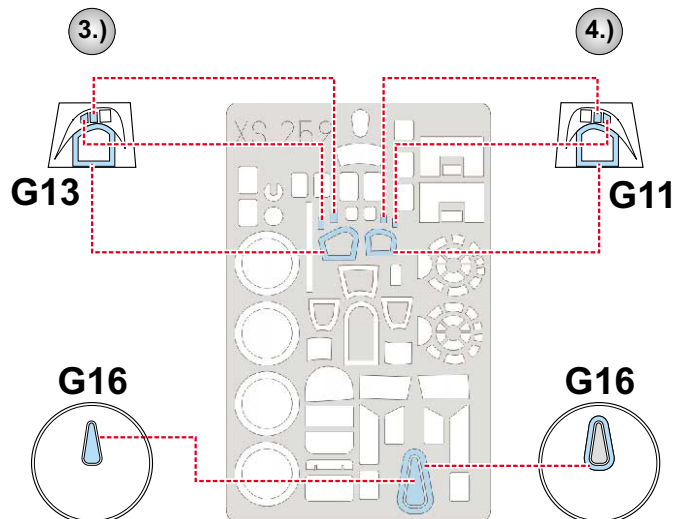

eduard
Express Mask

B-17G Flying Fortress

The die-cut mask for accurate canopy frame painting of the
Hasegawa 1/72 KIT

XS 259

LIQUID MASK ■

C28

C24
4pcs.

C24
4pcs.

LIQUID MASK ■

13.)  **INTERIOR COLOR**

14.)  **CAMOUFLAGE COLOR**

15.) **REMOVE MASK**