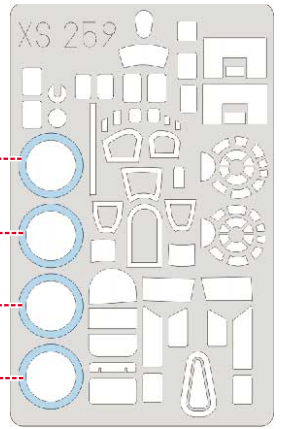

eduard
Express Mask

B-17G Flying Fortress

The die-cut mask for accurate canopy frame painting of the
Hasegawa 1/72 KIT

XS 259

LIQUID MASK ■

C28

C24
4pcs.

C24
4pcs.

LIQUID MASK ■

13.)  **INTERIOR COLOR**

14.)  **CAMOUFLAGE COLOR**

15.) **REMOVE MASK**