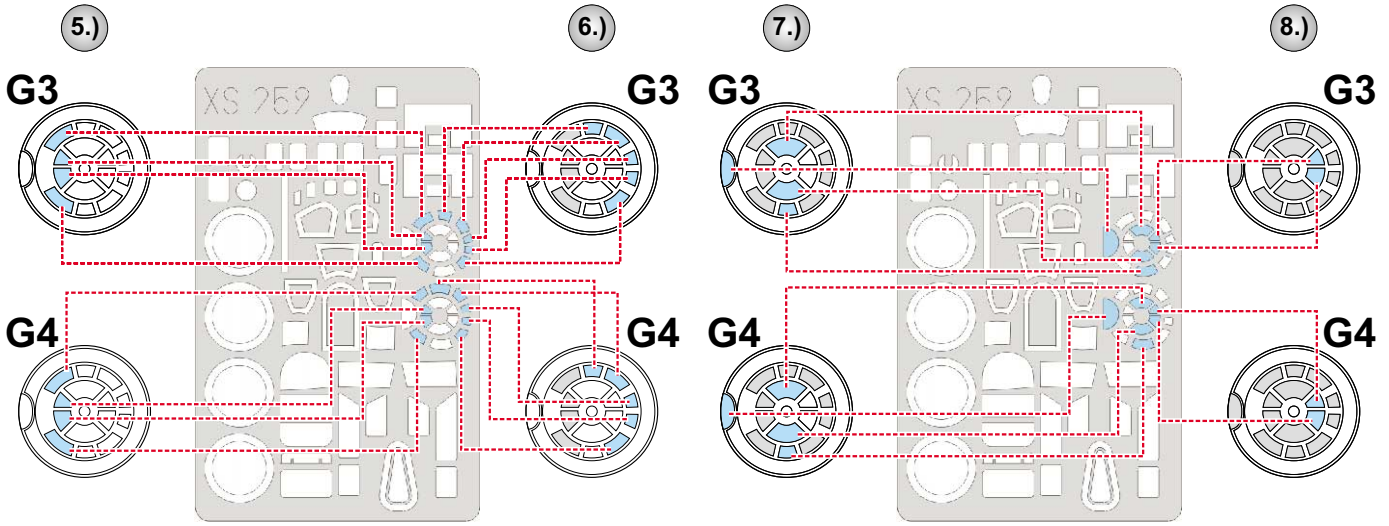

eduard
Express Mask

B-17G Flying Fortress

The die-cut mask for accurate canopy frame painting of the
Hasegawa 1/72 KIT

XS 259

LIQUID MASK ■

C28

C24
4pcs.

C24
4pcs.

LIQUID MASK ■

13.)  **INTERIOR COLOR**

14.)  **CAMOUFLAGE COLOR**

15.) **REMOVE MASK**