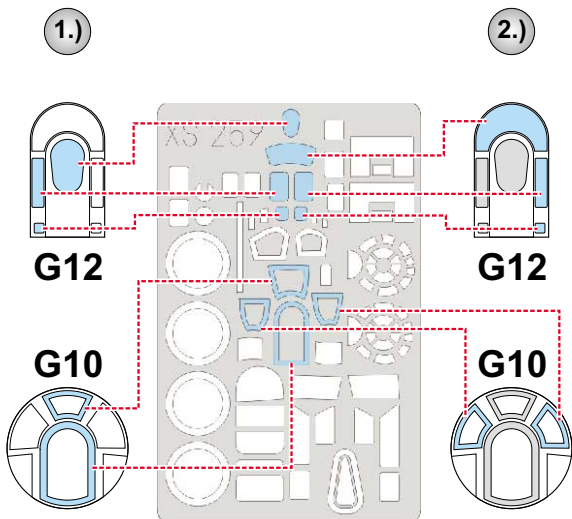

eduard
Express Mask

B-17G Flying Fortress

The die-cut mask for accurate canopy frame painting of the
Hasegawa 1/72 KIT

XS 259

LIQUID MASK ■

C28

C24
4pcs.

C24
4pcs.

LIQUID MASK ■

13.)  **INTERIOR COLOR**

14.)  **CAMOUFLAGE COLOR**

15.) **REMOVE MASK**