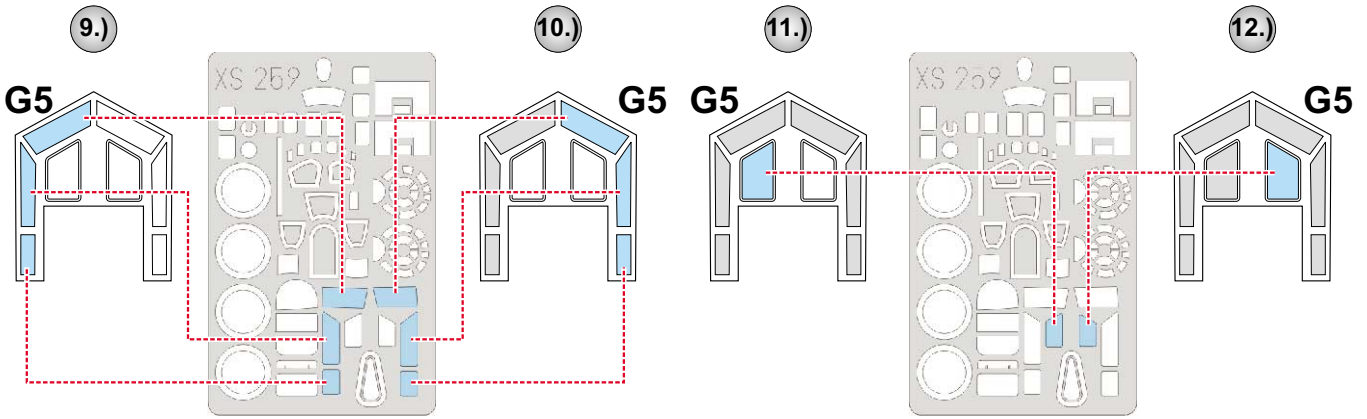

eduard
Express Mask

B-17G Flying Fortress

The die-cut mask for accurate canopy frame painting of the
Hasegawa 1/72 KIT

XS 259

LIQUID MASK ■

C28

C24
4pcs.

C24
4pcs.

LIQUID MASK ■

13.)  **INTERIOR COLOR**

14.)  **CAMOUFLAGE COLOR**

15.) **REMOVE MASK**