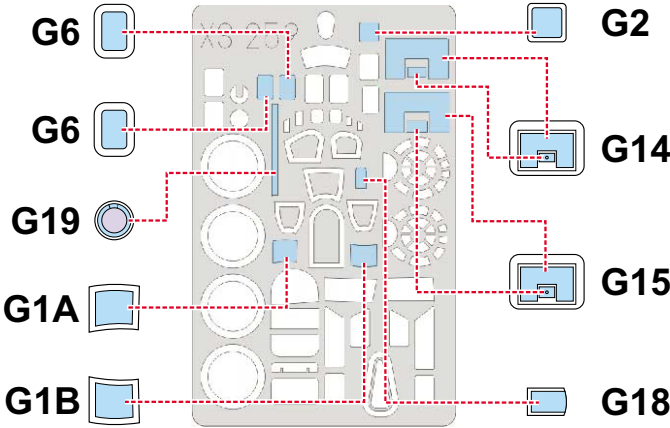

eduard
Express Mask

B-17G Flying Fortress

The die-cut mask for accurate canopy frame painting of the
Hasegawa 1/72 KIT

XS 259

LIQUID MASK ■

C28

C24
4pcs.

C24
4pcs.

LIQUID MASK ■

13.)  **INTERIOR COLOR**

14.)  **CAMOUFLAGE COLOR**

15.) **REMOVE MASK**