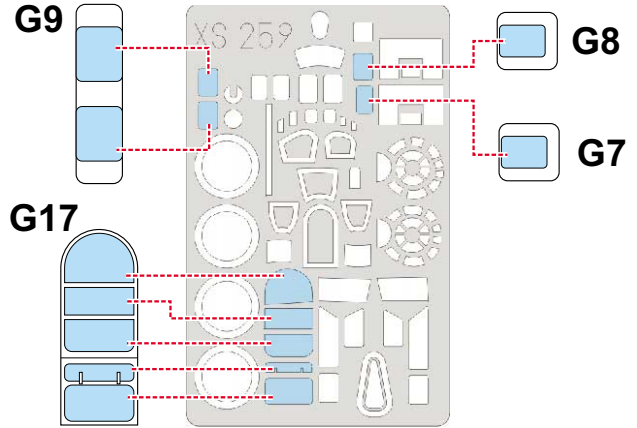

eduard
Express Mask

B-17G Flying Fortress

The die-cut mask for accurate canopy frame painting of the
Hasegawa 1/72 KIT

XS 259

LIQUID MASK ■

C28

C24
4pcs.

C24
4pcs.

LIQUID MASK ■

13.)  **INTERIOR COLOR**

14.)  **CAMOUFLAGE COLOR**

15.) **REMOVE MASK**