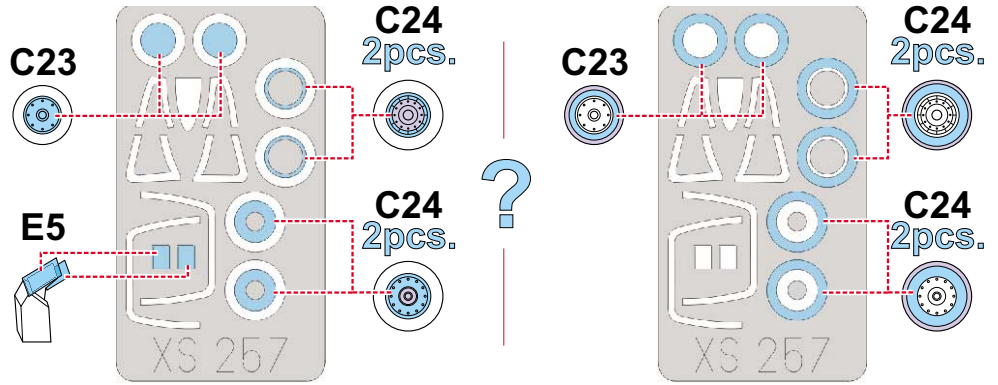

eduard
Express Mask

F-8E Crusader

The die-cut mask for accurate canopy frame painting of the
Academy 1/72 KIT

XS 257

LIQUID MASK ■