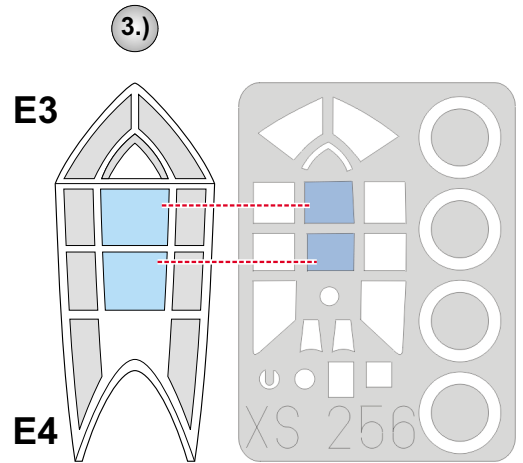

eduard
Express Mask

XS 256

P-47D Razorback

The die-cut mask for accurate canopy frame painting of the
Tamiya 1/72 KIT

- 4.) INTERIOR COLOR
- 5.) CAMOUFLAGE COLOR
- 6.) REMOVE MASK