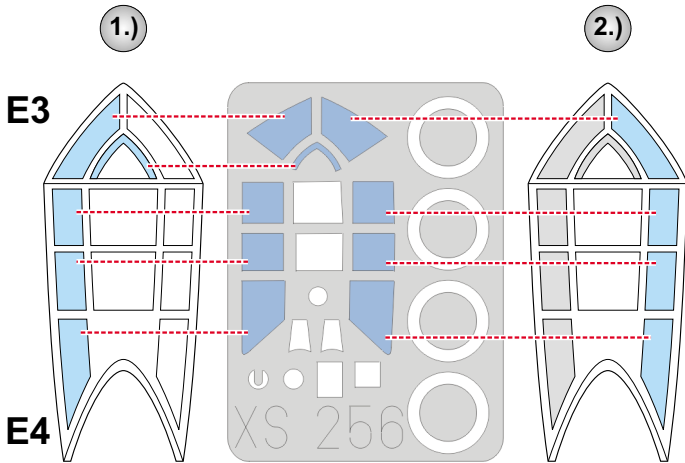

eduard
Express Mask

XS 256

P-47D Razorback

The die-cut mask for accurate canopy frame painting of the
Tamiya 1/72 KIT

- 4.) INTERIOR COLOR
- 5.) CAMOUFLAGE COLOR
- 6.) REMOVE MASK