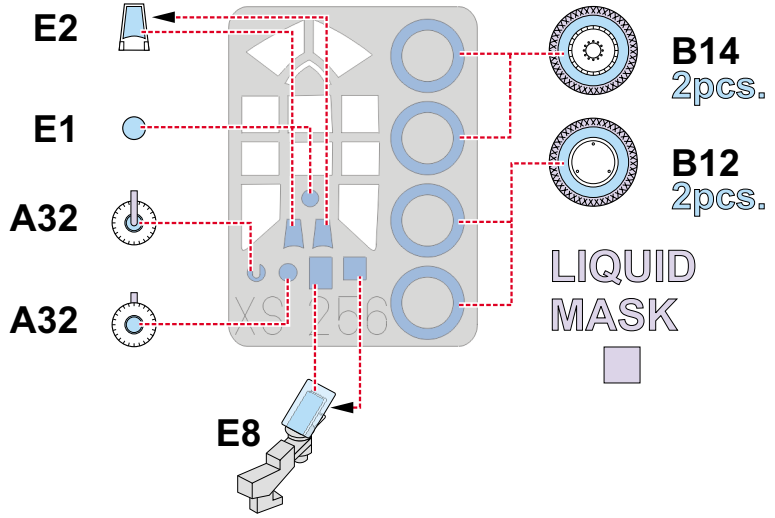

eduard
Express Mask

XS 256

P-47D Razorback

The die-cut mask for accurate canopy frame painting of the
Tamiya 1/72 KIT

- 4.) INTERIOR COLOR
- 5.) CAMOUFLAGE COLOR
- 6.) REMOVE MASK