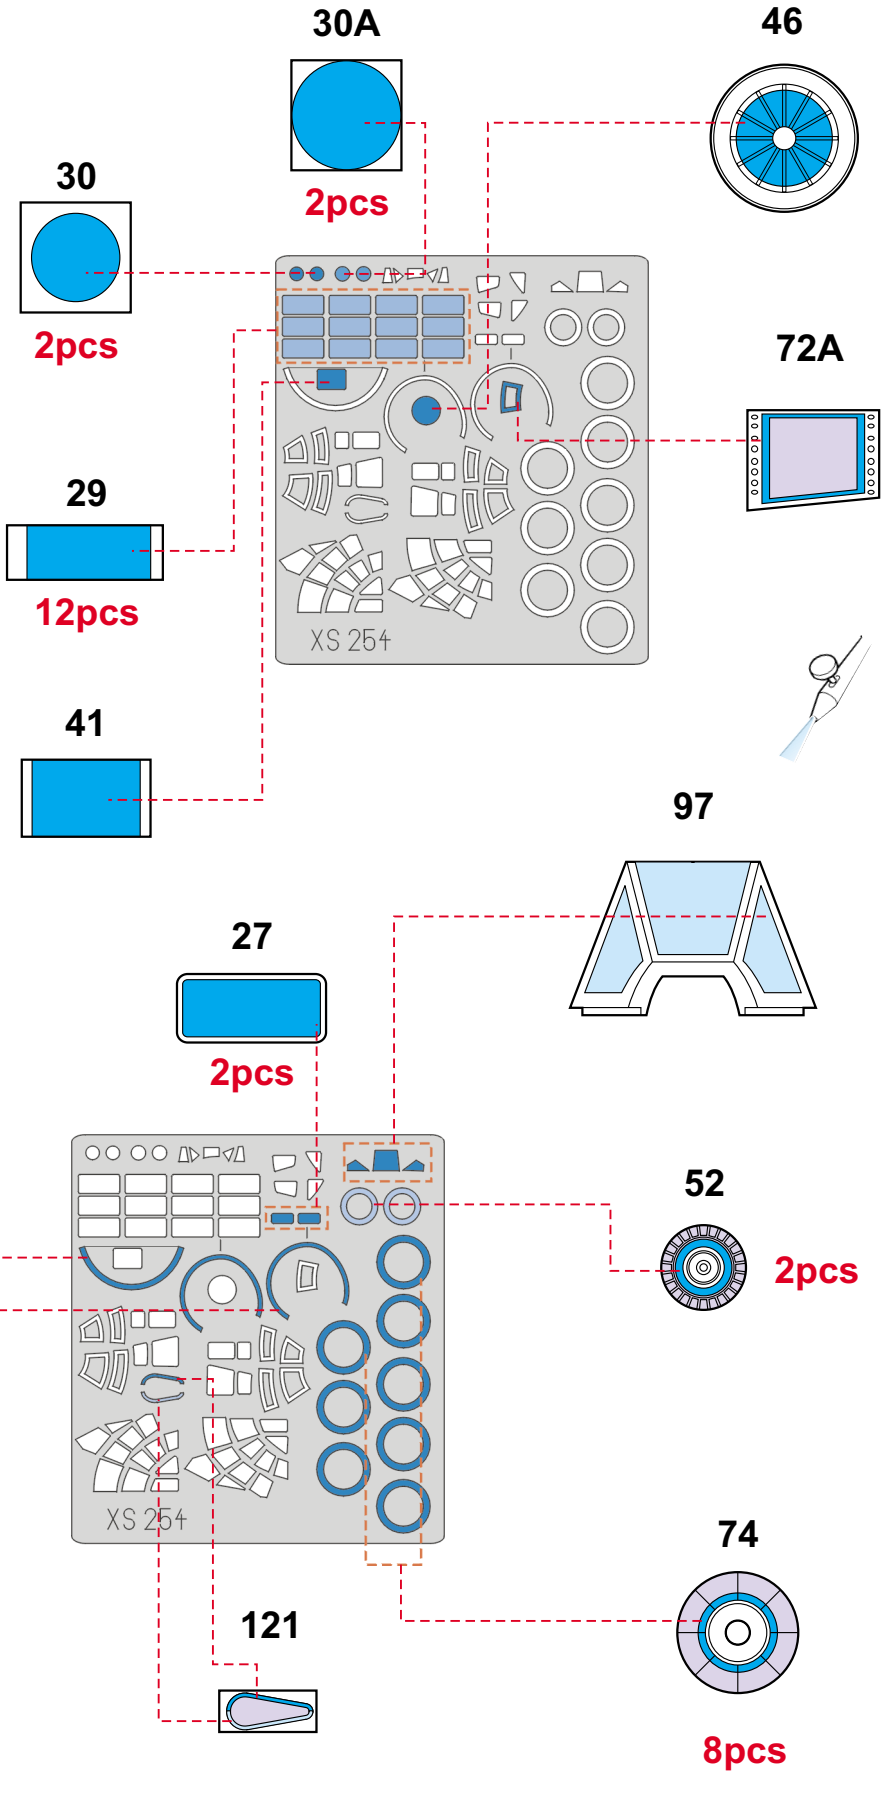

eduard Express Mask

XS 254

Ju-290

The die-cut mask for accurate canopy frame painting of the
Revell 1/72 KIT

REFERENCES:

FLUGZEUGE MODEL JOURNAL 2/2004

BOMBERS OF THE LUFTWAFFE
J.Dressel, Mgriehl

LIQUID MASK

94

91

95

92

104

102

99

100

100