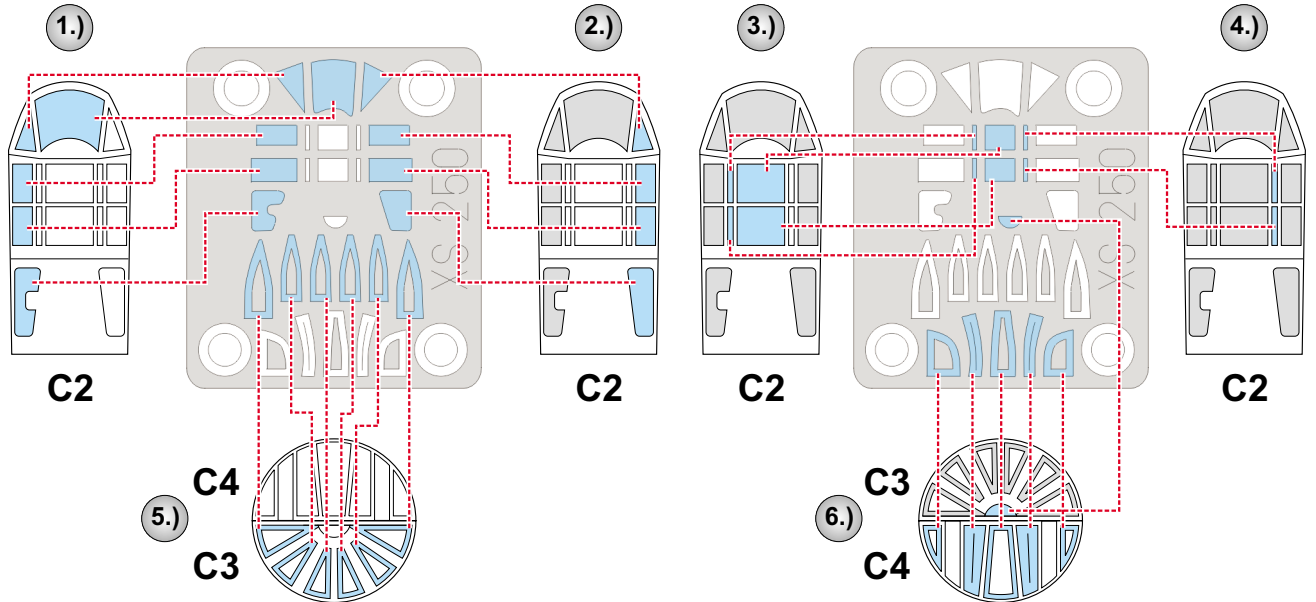

eduard
Express Mask

Defiant

The die-cut mask for accurate canopy frame painting of the
MPM 1/72 KIT

XS 250

B34
2pcs.

B16
2pcs.

LIQUID MASK 

B34
2pcs.

B16
2pcs.

7.)

INTERIOR COLOR

C2

C3 C4

8.)

CAMOUFLAGE COLOR

LIQUID MASK 

9.)

REMOVE MASK

C2

C3 C4