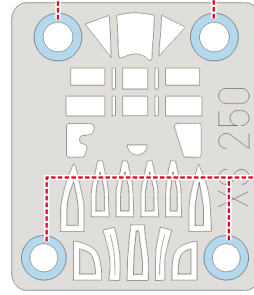

eduard
Express Mask

Defiant

The die-cut mask for accurate canopy frame painting of the
MPM 1/72 KIT

XS 250

B34
2pcs.

B16
2pcs.

LIQUID MASK 

B34
2pcs.

9.)

REMOVE MASK

C2

C3 C4