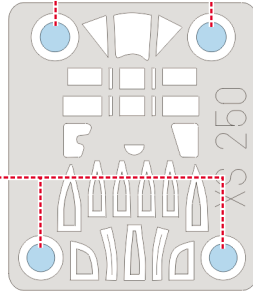

eduard
Express Mask

Defiant

The die-cut mask for accurate canopy frame painting of the
MPM 1/72 KIT

XS 250

B34
2pcs.

B16
2pcs.

LIQUID MASK 

B34
2pcs.

9.)

REMOVE MASK

C2

C3 C4