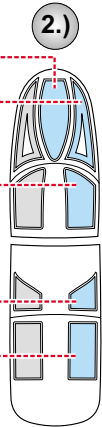

eduard
Express Mask

XS 248

MiG-31 Foxhound

The die-cut mask for accurate canopy frame painting of the
Kangnam 1/72 KIT

LIQUID MASK

INTERIOR COLOR

RUBBER COLOR

REMOVE MASK

CAMOUFLAGE COLOR

REMOVE MASK