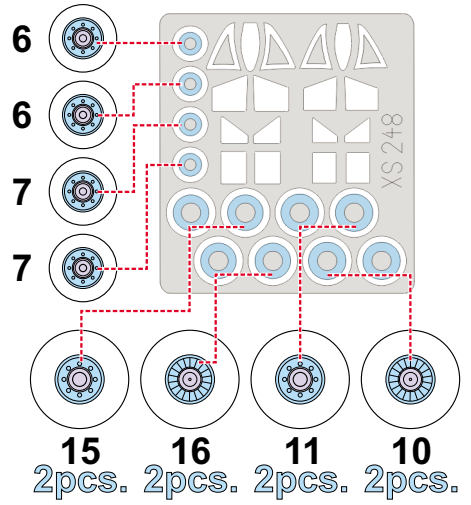

eduard
Express Mask

XS 248

MiG-31 Foxhound

The die-cut mask for accurate canopy frame painting of the
Kangnam 1/72 KIT

LIQUID MASK

INTERIOR COLOR

RUBBER COLOR

REMOVE MASK

CAMOUFLAGE COLOR

REMOVE MASK