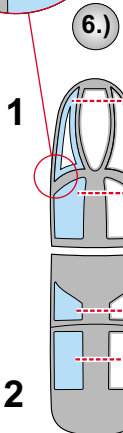

eduard
Express Mask

XS 248

MiG-31 Foxhound

The die-cut mask for accurate canopy frame painting of the
Kangnam 1/72 KIT

LIQUID MASK

INTERIOR COLOR

RUBBER COLOR

REMOVE MASK

CAMOUFLAGE COLOR

REMOVE MASK