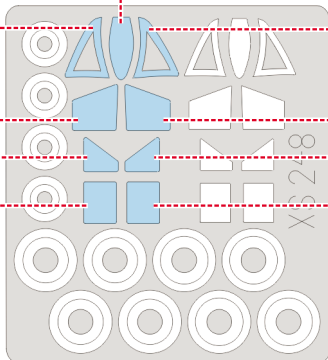

eduard
Express Mask

XS 248

MiG-31 Foxhound

The die-cut mask for accurate canopy frame painting of the
Kangnam 1/72 KIT

LIQUID MASK

INTERIOR COLOR

RUBBER COLOR

REMOVE MASK