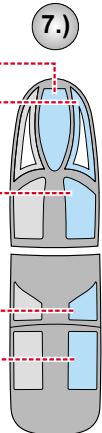

eduard
Express Mask

XS 248

MiG-31 Foxhound

The die-cut mask for accurate canopy frame painting of the
Kangnam 1/72 KIT

LIQUID MASK

INTERIOR COLOR

RUBBER COLOR

REMOVE MASK

CAMOUFLAGE COLOR

REMOVE MASK