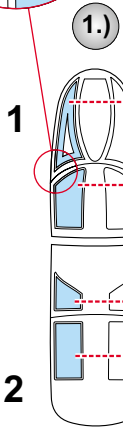

eduard
Express Mask

XS 248

MiG-31 Foxhound

The die-cut mask for accurate canopy frame painting of the
Kangnam 1/72 KIT

LIQUID MASK

INTERIOR COLOR

RUBBER COLOR

REMOVE MASK

CAMOUFLAGE COLOR

REMOVE MASK