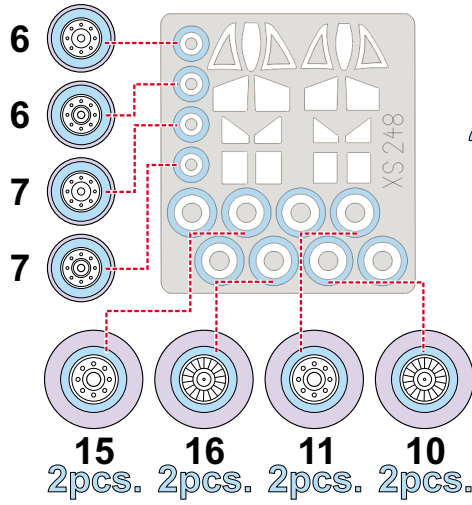

eduard
Express Mask

XS 248

MiG-31 Foxhound

The die-cut mask for accurate canopy frame painting of the
Kangnam 1/72 KIT

LIQUID MASK

INTERIOR COLOR

RUBBER COLOR

REMOVE MASK