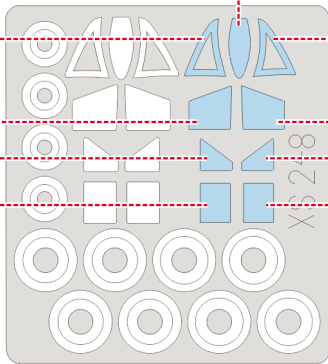

eduard
Express Mask

XS 248

MiG-31 Foxhound

The die-cut mask for accurate canopy frame painting of the
Kangnam 1/72 KIT

LIQUID MASK

INTERIOR COLOR

RUBBER COLOR

REMOVE MASK