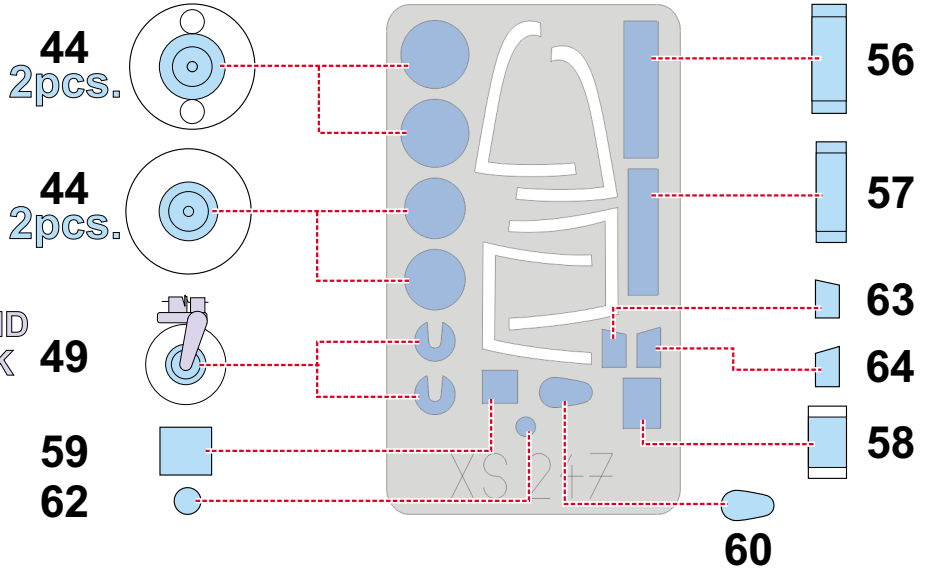

# RA-5 Vigilante

The die-cut mask for accurate canopy frame painting of the  
*Kangnam 1/72 KIT*

**XS 247**

LIQUID MASK

1.)

55

2.)

55

3.)

INTERIOR COLOR

4.)

CAMOUFLAGE COLOR

5.)

REMOVE MASK

55

LIQUID MASK