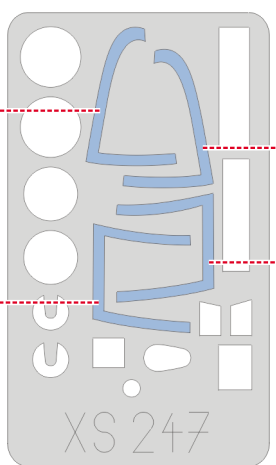

# RA-5 Vigilante

The die-cut mask for accurate canopy frame painting of the  
*Kangnam 1/72 KIT*

**XS 247**

LIQUID MASK

1.)

55

2.)

55

3.)

INTERIOR COLOR

4.)

CAMOUFLAGE COLOR

5.)

REMOVE MASK

55

LIQUID MASK