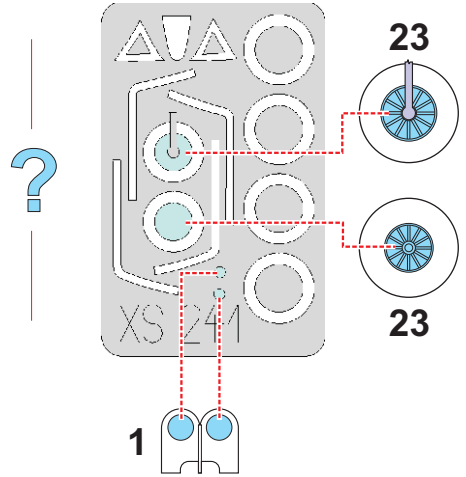

eduard
Express Mask

T-33 Shooting Star

The die-cut mask for accurate canopy frame painting of the
Heller 1/72 KIT

XS 241

LIQUID MASK ■

INTERIOR COLOR

CAMOUFLAGE COLOR

5.)

REMOVE MASK

LIQUID MASK ■