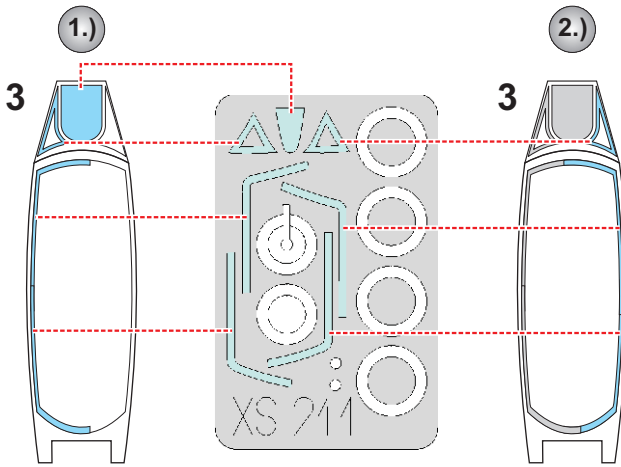

eduard
Express Mask

T-33 Shooting Star

The die-cut mask for accurate canopy frame painting of the
Heller 1/72 KIT

XS 241

LIQUID MASK ■

INTERIOR COLOR

CAMOUFLAGE COLOR

5.)