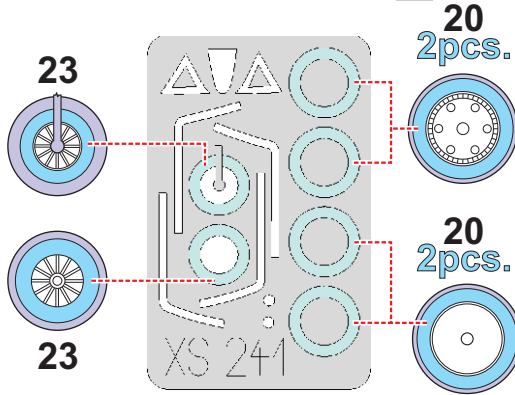

eduard
Express Mask

T-33 Shooting Star

The die-cut mask for accurate canopy frame painting of the
Heller 1/72 KIT

XS 241

LIQUID MASK ■

INTERIOR COLOR

CAMOUFLAGE COLOR

5.)

REMOVE MASK

LIQUID MASK ■