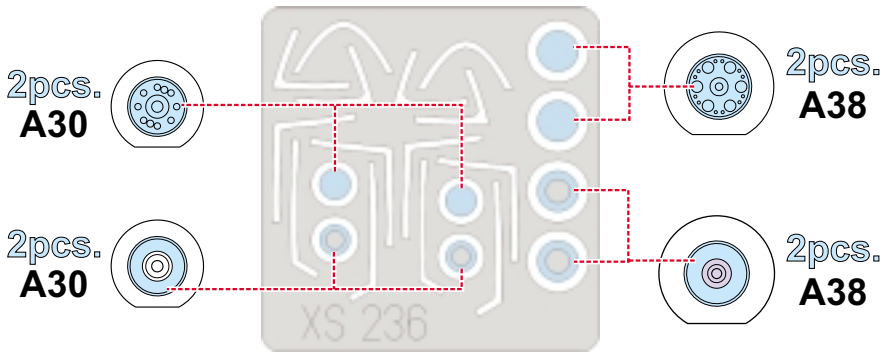

eduard
Express Mask

F-18C Hornet

The die-cut mask for accurate canopy frame painting of the
Fujimi 1/72 KIT

XS 236

4.) **INTERIOR COLOR**

5.) **RUBBER COLOR**

6.) **REMOVE MASK**

10.) CAMOUFLAGE COLOR

LIQUID MASK ■

11.) REMOVE MASK

LIQUID MASK ■