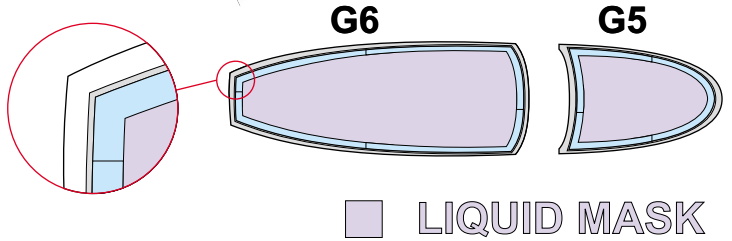

eduard
Express Mask

F-18C Hornet

The die-cut mask for accurate canopy frame painting of the
Fujimi 1/72 KIT

XS 236

4.) **INTERIOR COLOR**

5.) **RUBBER COLOR**

6.) **REMOVE MASK**

10.) CAMOUFLAGE COLOR

LIQUID MASK ■

11.) REMOVE MASK

LIQUID MASK ■