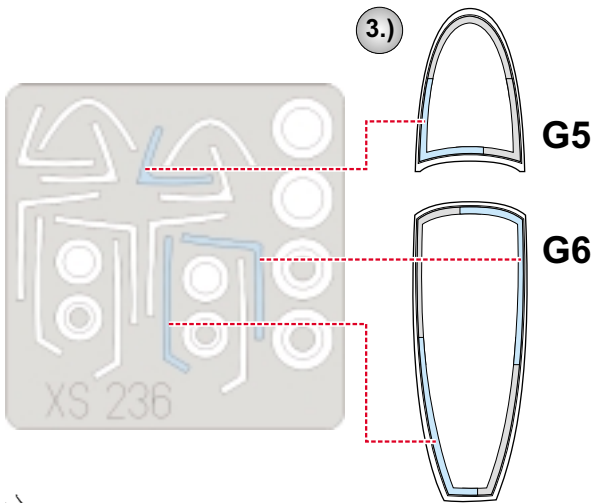

eduard
Express Mask

F-18C Hornet

The die-cut mask for accurate canopy frame painting of the
Fujimi 1/72 KIT

XS 236

4.) **INTERIOR COLOR**

5.) **RUBBER COLOR**

6.) **REMOVE MASK**

10.) CAMOUFLAGE COLOR

LIQUID MASK ■

11.) REMOVE MASK

LIQUID MASK ■