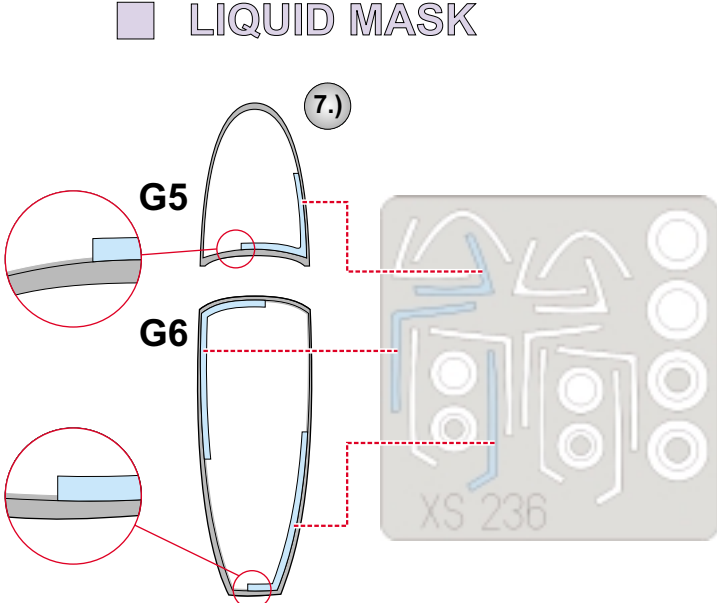

eduard
Express Mask

F-18C Hornet

The die-cut mask for accurate canopy frame painting of the
Fujimi 1/72 KIT

XS 236

4.) **INTERIOR COLOR**

5.) **RUBBER COLOR**

6.) **REMOVE MASK**

10.) CAMOUFLAGE COLOR

LIQUID MASK ■

11.) REMOVE MASK

LIQUID MASK ■