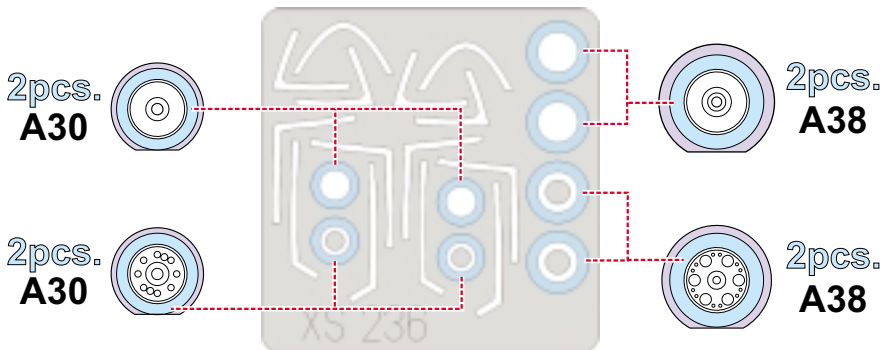

eduard
Express Mask

F-18C Hornet

The die-cut mask for accurate canopy frame painting of the
Fujimi 1/72 KIT

XS 236

4.) **INTERIOR COLOR**

5.) **RUBBER COLOR**

6.) **REMOVE MASK**

10.) CAMOUFLAGE COLOR

LIQUID MASK ■

11.) REMOVE MASK

LIQUID MASK ■