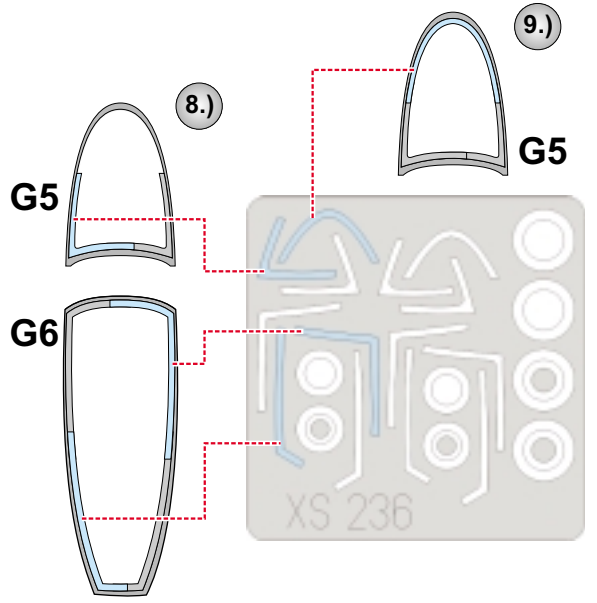

eduard
Express Mask

F-18C Hornet

The die-cut mask for accurate canopy frame painting of the
Fujimi 1/72 KIT

XS 236

4.) **INTERIOR COLOR**

5.) **RUBBER COLOR**

6.) **REMOVE MASK**

10.) CAMOUFLAGE COLOR

LIQUID MASK ■

11.) REMOVE MASK

LIQUID MASK ■