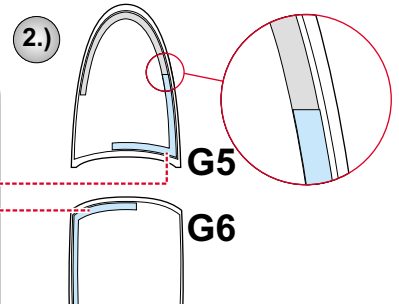

eduard
Express Mask

F-18C Hornet

The die-cut mask for accurate canopy frame painting of the
Fujimi 1/72 KIT

XS 236

4.) **INTERIOR COLOR**

5.) **RUBBER COLOR**

6.) **REMOVE MASK**

10.) CAMOUFLAGE COLOR