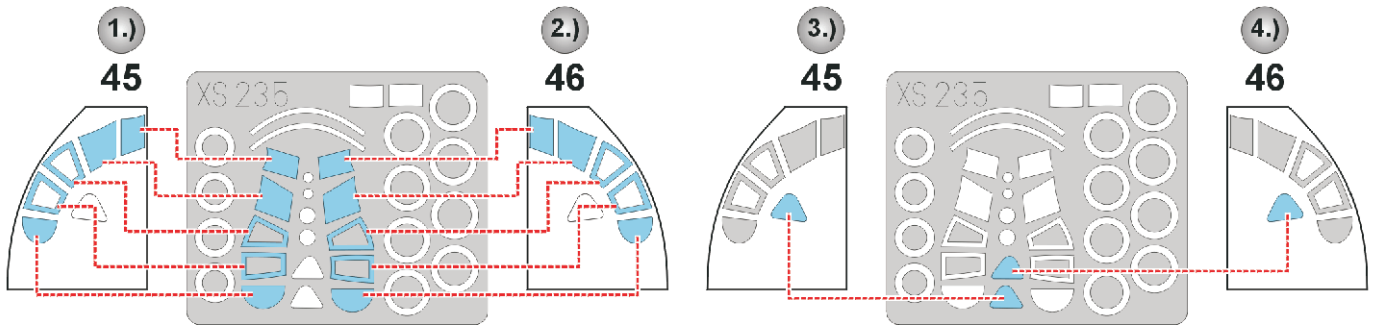

eduard
Express Mask

Br. 1150 Atlantic

The die-cut mask for accurate canopy frame painting of the
Revell 1/72 KIT

XS 235

LIQUID MASK ■

5.) **INTERIOR COLOR**

6.) **CAMOUFLAGE COLOR**

7.) **REMOVE MASK**