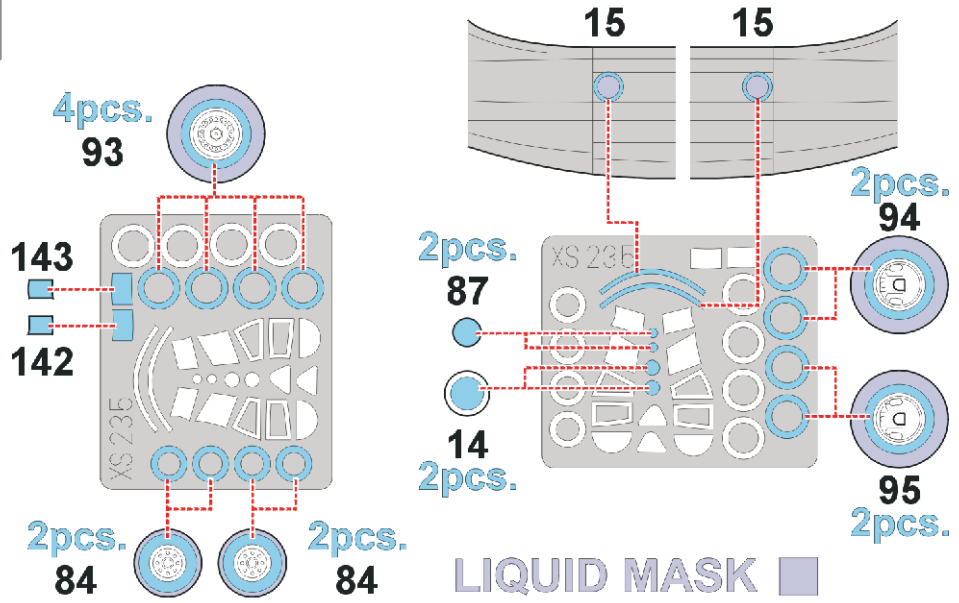

eduard
Express Mask

Br. 1150 Atlantic

The die-cut mask for accurate canopy frame painting of the
Revell 1/72 KIT

XS 235

LIQUID MASK ■

5.) **INTERIOR COLOR**

6.) **CAMOUFLAGE COLOR**

7.) **REMOVE MASK**