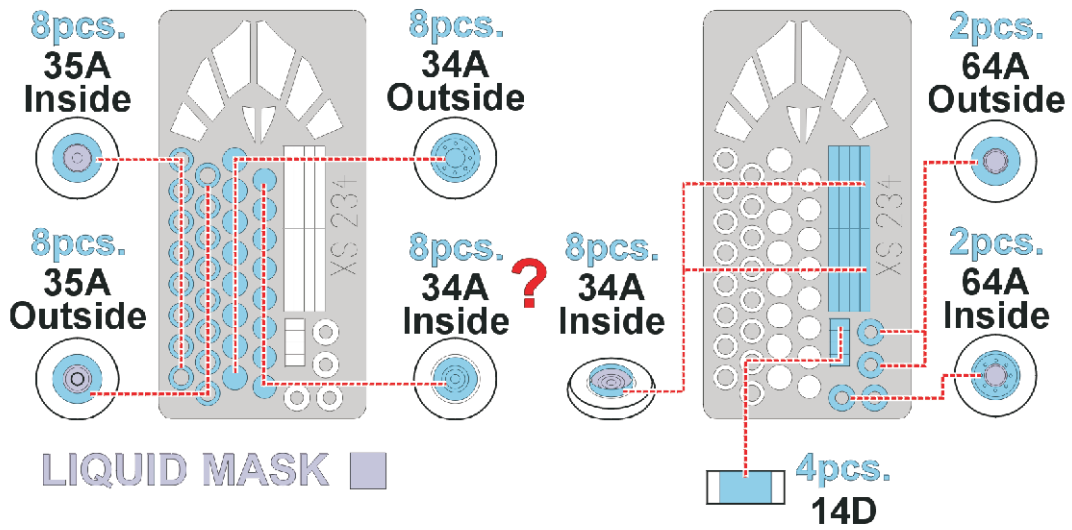

eduard
Express Mask

XS 234

B-58 Hustler

The die-cut mask for accurate canopy frame painting of the
Italeri 1/72 KIT

- 3.)  **INTERIOR COLOR**
- 4.)  **CAMOUFLAGE COLOR**
- 5.) **REMOVE MASK**