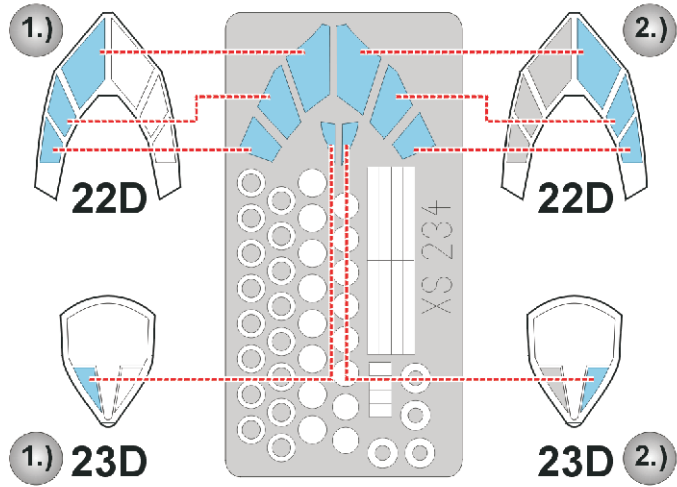

eduard
Express Mask

XS 234

B-58 Hustler

The die-cut mask for accurate canopy frame painting of the
Italeri 1/72 KIT

- 3.)  **INTERIOR COLOR**
- 4.)  **CAMOUFLAGE COLOR**
- 5.) **REMOVE MASK**