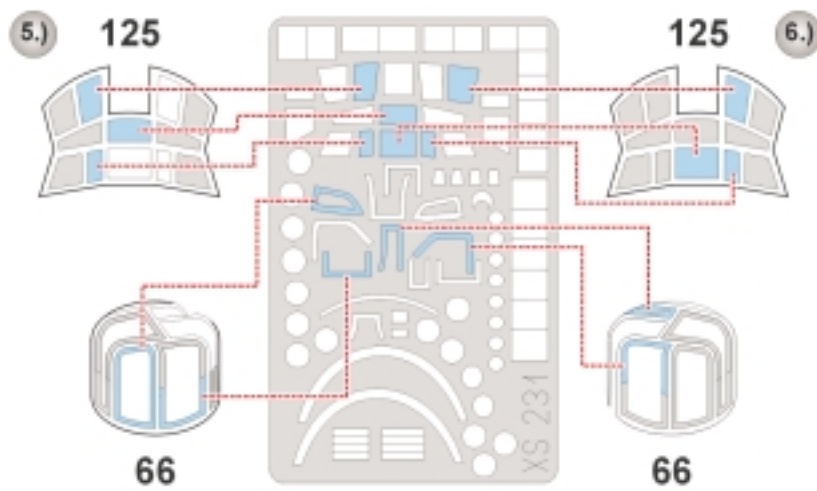

eduard
Express Mask

XS 231

Bv-222

The die-cut mask for accurate canopy frame painting of the
Revell 1/72 KIT

7.)

INTERIOR COLOR

125

66

79

67

8.)

CAMOUFLAGE COLOR

125

66

79

67

9.)

REMOVE MASK

125

66

79

67

LIQUID MASK ■