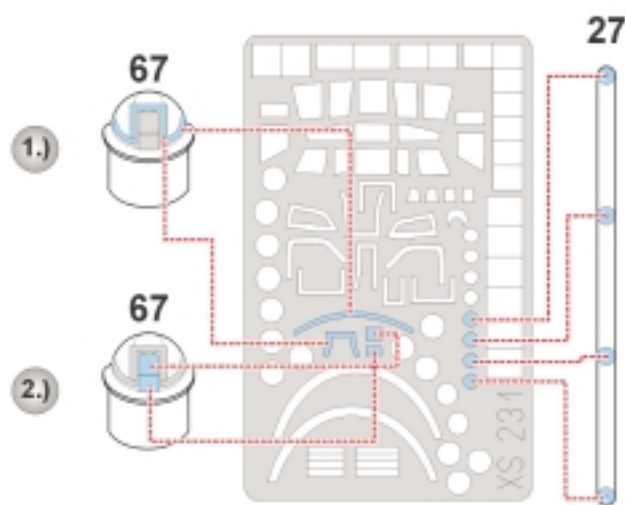

eduard
Express Mask

XS 231

Bv-222

The die-cut mask for accurate canopy frame painting of the
Revell 1/72 KIT

7.)

INTERIOR COLOR

125

66

79

67

8.)

CAMOUFLAGE COLOR

125

66

79

67

9.)

REMOVE MASK

125

66

79

67

LIQUID MASK ■