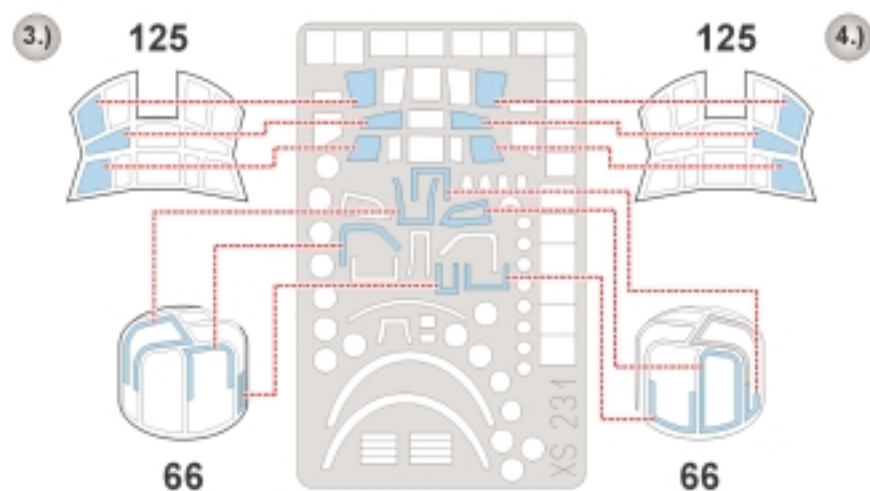

eduard
Express Mask

XS 231

Bv-222

The die-cut mask for accurate canopy frame painting of the
Revell 1/72 KIT

7.)

INTERIOR COLOR

125

66

79

67

8.)

CAMOUFLAGE COLOR

125

66

79

67

9.)

REMOVE MASK

125

66

79

67

LIQUID MASK ■