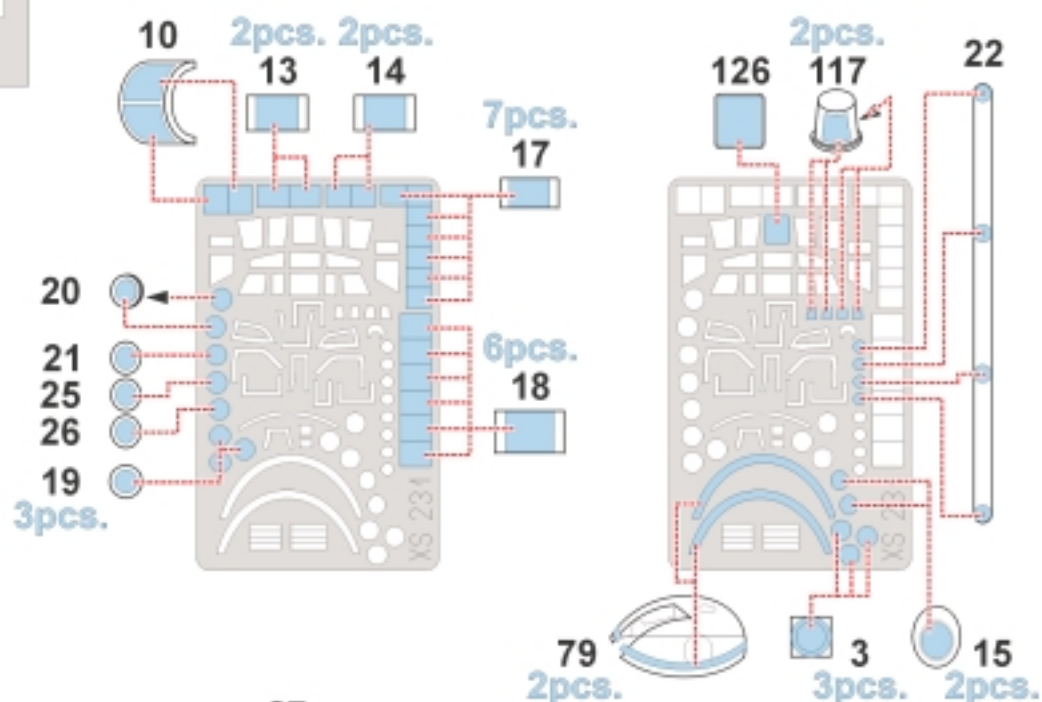

eduard
Express Mask

XS 231

Bv-222

The die-cut mask for accurate canopy frame painting of the
Revell 1/72 KIT

7.)

INTERIOR COLOR

125

66

79

67

8.)

CAMOUFLAGE COLOR

125

66

79

67

9.)

REMOVE MASK

125

66

79

67

LIQUID MASK ■