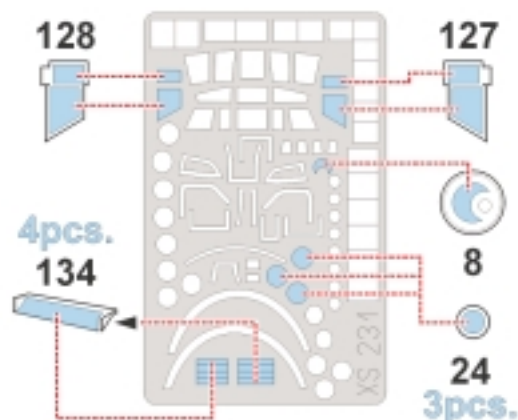

eduard
Express Mask

XS 231

Bv-222

The die-cut mask for accurate canopy frame painting of the
Revell 1/72 KIT

7.)

INTERIOR COLOR

125

66

79

67

8.)

CAMOUFLAGE COLOR

125

66

79

67

9.)

REMOVE MASK

125

66

79

67

LIQUID MASK ■