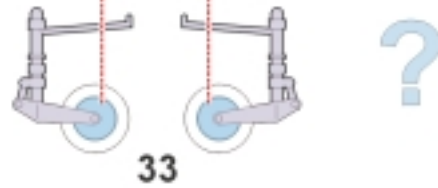

eduard
Express Mask

XS 230

F-8E Crusaidier

The die-cut mask for accurate canopy frame painting of the
Hasegawa 1/72 KIT

32
2pcs.

33

LIQUID MASK

33

3.)

INTERIOR COLOR

4.)

RUBBER COLOR

5.)

REMOVE MASK

LIQUID MASK

REFERENCES: IN DETAIL & SCALE #31 F-8 CRUSADER
NAVAL FIGHTERS NUMBER SIXTEEN