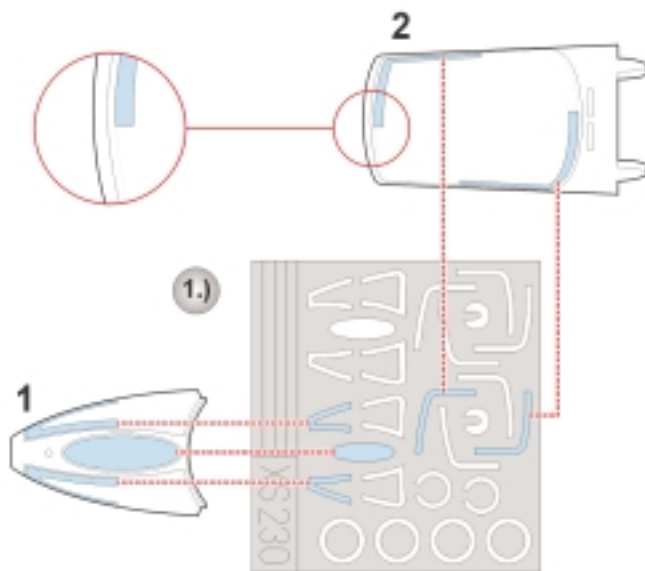

eduard
Express Mask

XS 230

F-8E Crusaidier

The die-cut mask for accurate canopy frame painting of the
Hasegawa 1/72 KIT

32
2pcs.

33

LIQUID MASK

33

3.)

INTERIOR COLOR

4.)

RUBBER COLOR

5.)

REMOVE MASK

LIQUID MASK

REFERENCES: IN DETAIL & SCALE #31 F-8 CRUSADER
NAVAL FIGHTERS NUMBER SIXTEEN