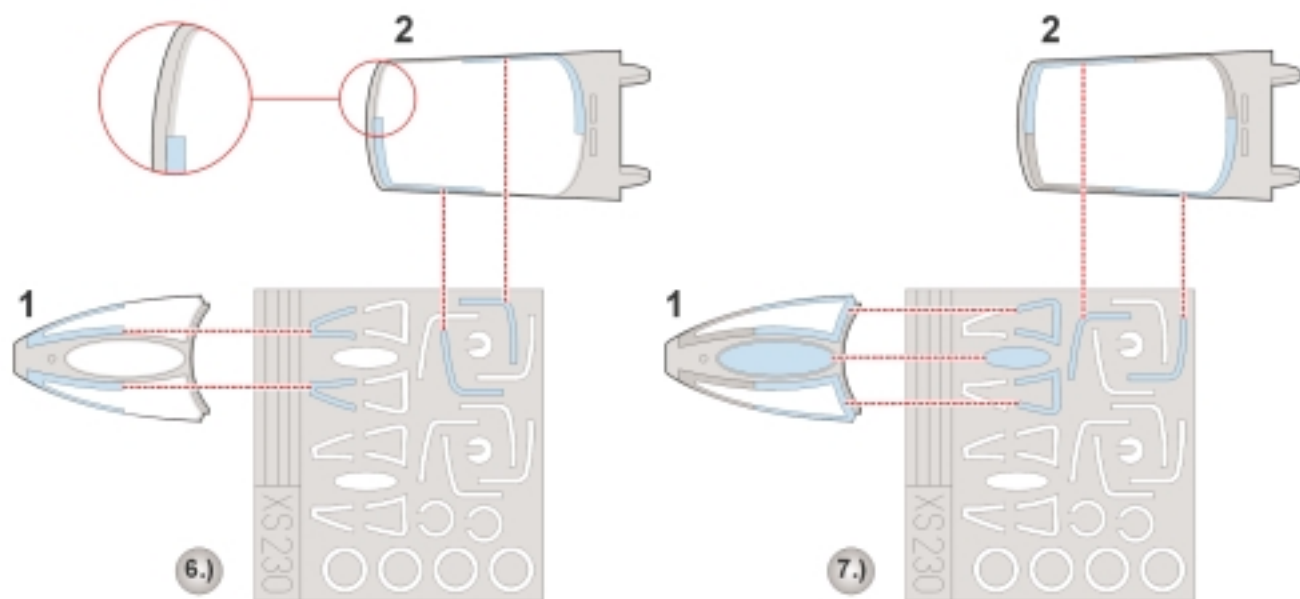

eduard
Express Mask

XS 230

F-8E Crusaidier

The die-cut mask for accurate canopy frame painting of the
Hasegawa 1/72 KIT

32
2pcs.

33

LIQUID MASK

33

3.)

INTERIOR COLOR

4.)

RUBBER COLOR

5.)

REMOVE MASK

LIQUID MASK

REFERENCES: IN DETAIL & SCALE #31 F-8 CRUSADER
NAVAL FIGHTERS NUMBER SIXTEEN