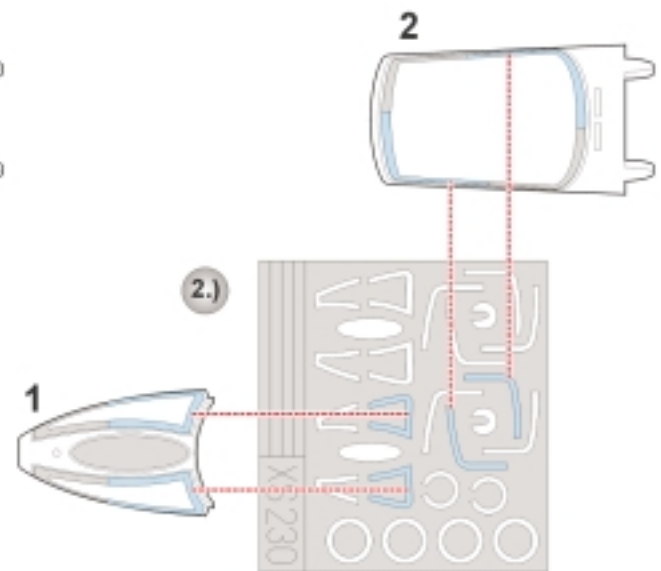

eduard
Express Mask

XS 230

F-8E Crusaidier

The die-cut mask for accurate canopy frame painting of the
Hasegawa 1/72 KIT

32
2pcs.

33

LIQUID MASK

33

3.)

INTERIOR COLOR

4.)

RUBBER COLOR

5.)

REMOVE MASK

LIQUID MASK

REFERENCES: IN DETAIL & SCALE #31 F-8 CRUSADER
NAVAL FIGHTERS NUMBER SIXTEEN