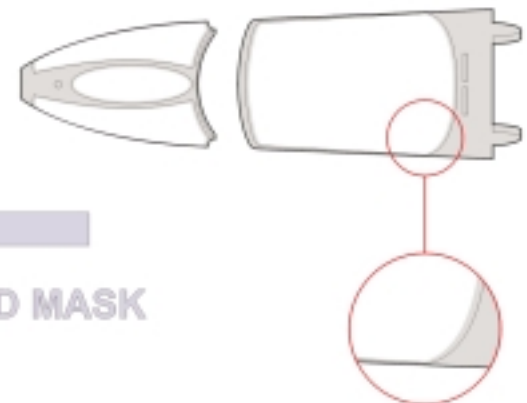

eduard
Express Mask

XS 230

F-8E Crusaidier

The die-cut mask for accurate canopy frame painting of the
Hasegawa 1/72 KIT

32
2pcs.

33

LIQUID MASK

33

3.)

INTERIOR COLOR

4.)

RUBBER COLOR

5.)

REMOVE MASK

LIQUID MASK

REFERENCES: IN DETAIL & SCALE #31 F-8 CRUSADER
NAVAL FIGHTERS NUMBER SIXTEEN