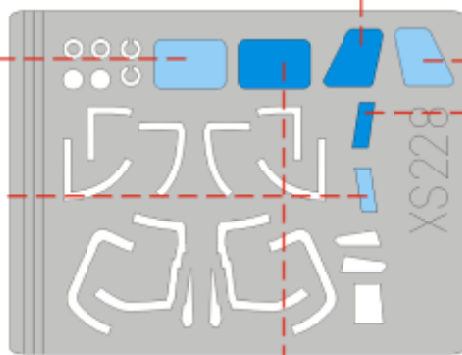

eduard
Express Mask

XS 228

A-129 Agusta

The die-cut mask for accurate canopy frame painting of the
Italeri / Revell 1/72 KIT

1.)

2.)

3.)