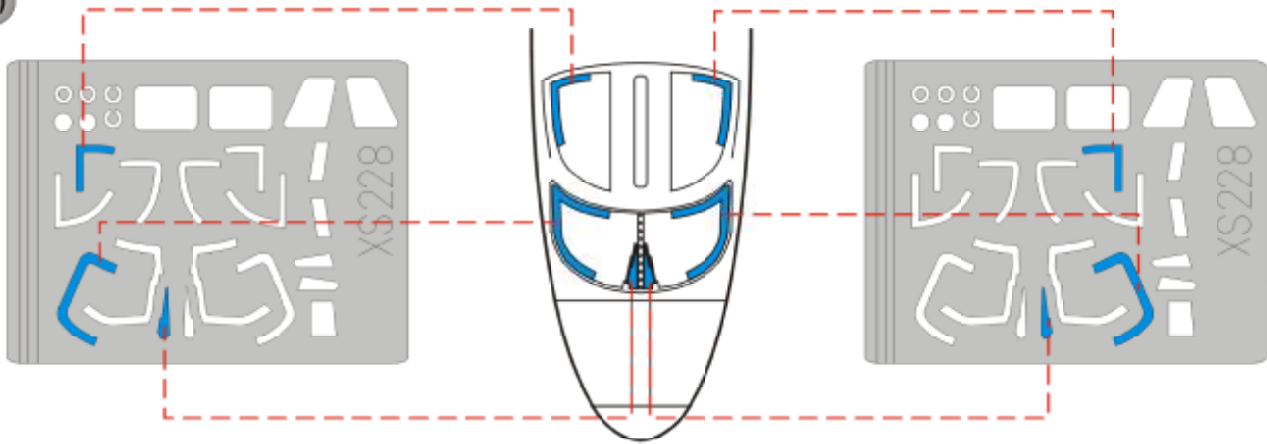

eduard
Express Mask

XS 228

A-129 Agusta

The die-cut mask for accurate canopy frame painting of the
Italeri / Revell 1/72 KIT

1.)

2.)

3.)