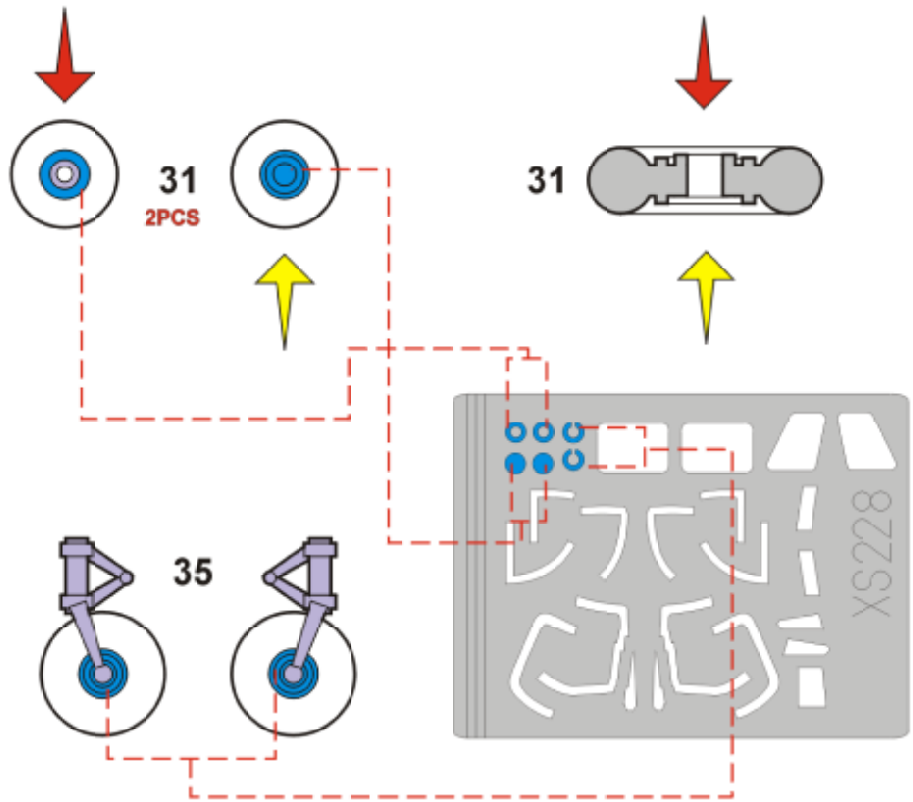

eduard
Express Mask

XS 228

A-129 Agusta

The die-cut mask for accurate canopy frame painting of the
Italeri / Revell 1/72 KIT

1.)

2.)

3.)