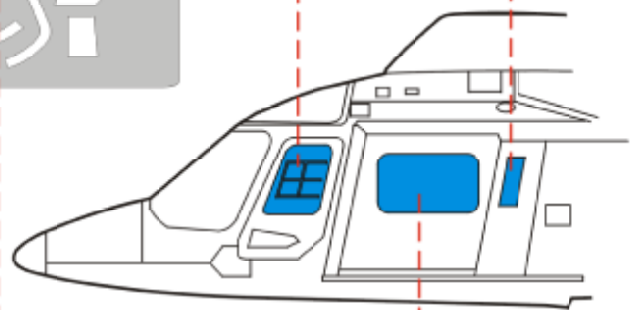

eduard
Express Mask

XS 228

A-129 Agusta

The die-cut mask for accurate canopy frame painting of the
Italeri / Revell 1/72 KIT

1.)

2.)

3.)