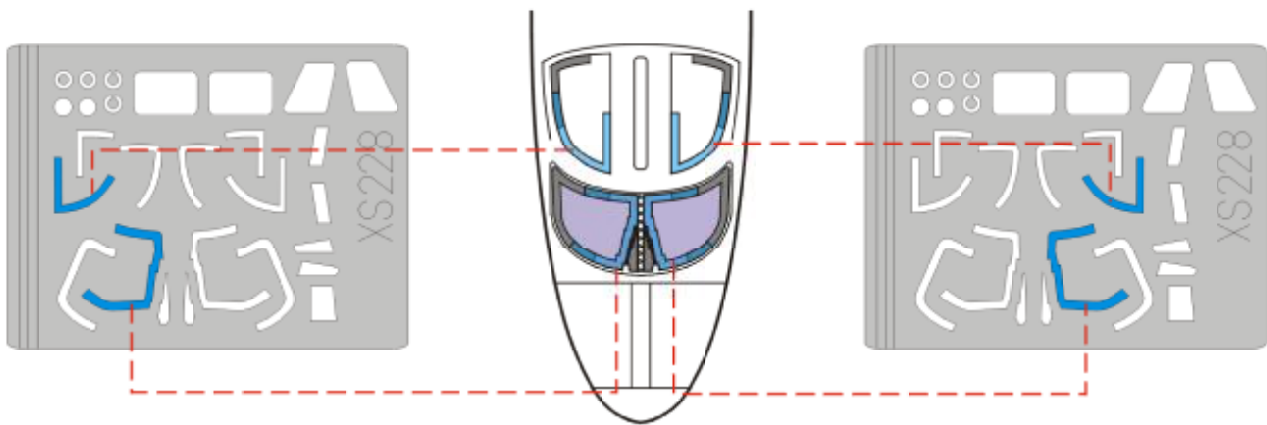

eduard
Express Mask

XS 228

A-129 Agusta

The die-cut mask for accurate canopy frame painting of the
Italeri / Revell 1/72 KIT

1.)

2.)

3.)