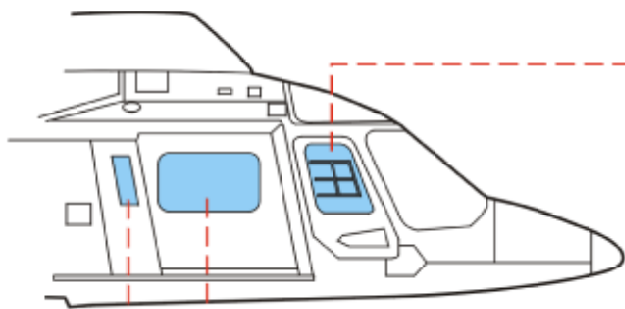

eduard
Express Mask

XS 228

A-129 Agusta

The die-cut mask for accurate canopy frame painting of the
Italeri / Revell 1/72 KIT

1.)

2.)

3.)