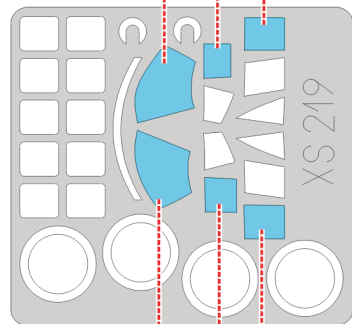

eduard
Express Mask

C-46 Commando

The die-cut mask for accurate canopy frame painting of the
William Bros 1/72 KIT

XS 219

LIQUID MASK ■

24

24

Blister

Windows
10pcs.

LIQUID MASK ■

3.)

4.)

5.)

INTERIOR COLOR

6.)

CAMOUFLAGE COLOR