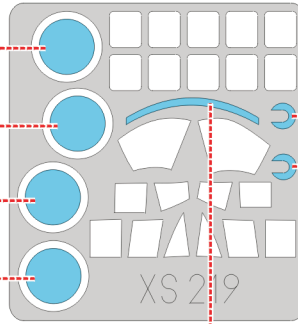

eduard
Express Mask

C-46 Commando

The die-cut mask for accurate canopy frame painting of the
William Bros 1/72 KIT

XS 219

LIQUID MASK ■

24

24

Blister

Windows
10pcs.

LIQUID MASK ■

3.)

4.)

5.)

INTERIOR COLOR

6.)

CAMOUFLAGE COLOR