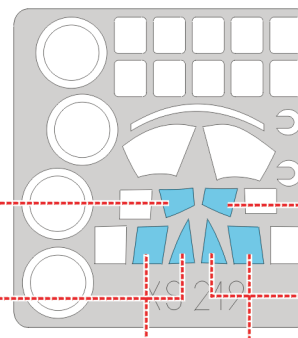

eduard
Express Mask

C-46 Commando

The die-cut mask for accurate canopy frame painting of the
William Bros 1/72 KIT

XS 219

LIQUID MASK ■

24

24

Blister

Windows
10pcs.

LIQUID MASK ■

3.)

4.)

5.)

INTERIOR COLOR

6.)

CAMOUFLAGE COLOR