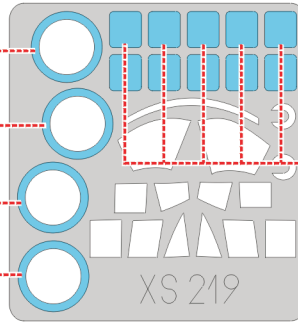

eduard
Express Mask

C-46 Commando

The die-cut mask for accurate canopy frame painting of the
William Bros 1/72 KIT

XS 219

LIQUID MASK ■

24

24

Blister

Windows
10pcs.

LIQUID MASK ■

3.)

4.)

5.)

INTERIOR COLOR

6.)

CAMOUFLAGE COLOR