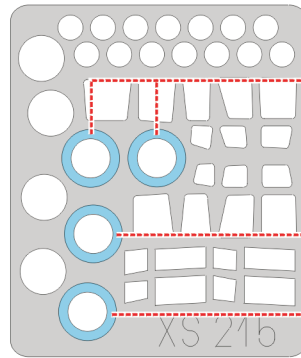

eduard
Express Mask

C-130 H/J Hercules

The die-cut mask for accurate canopy frame painting of the
Italeri 1/72 KIT

XS 215

E23
14pcs.

65
4pcs.

8
2pcs.

9
2pcs.

1.)

2.)

?

8
2pcs.

9
2pcs.

LIQUID MASK ■

3.)

4.)