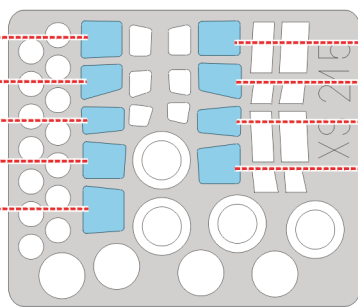

eduard
Express Mask

C-130 H/J Hercules

The die-cut mask for accurate canopy frame painting of the
Italeri 1/72 KIT

XS 215

E23
14pcs.

65
4pcs.

8
2pcs.

9
2pcs.

1.)

2.)

?

8
2pcs.

9
2pcs.

LIQUID MASK ■

3.)

4.)