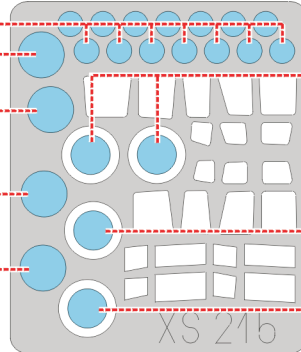

eduard
Express Mask

C-130 H/J Hercules

The die-cut mask for accurate canopy frame painting of the
Italeri 1/72 KIT

XS 215

E23
14pcs.

65
4pcs.

8
2pcs.

9
2pcs.

1.)

2.)

?

8
2pcs.

9
2pcs.

LIQUID MASK ■

3.)

4.)