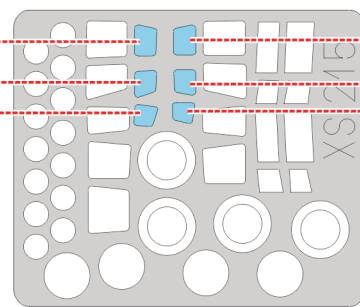

eduard
Express Mask

C-130 H/J Hercules

The die-cut mask for accurate canopy frame painting of the
Italeri 1/72 KIT

XS 215

E23
14pcs.

65
4pcs.

8
2pcs.

9
2pcs.

1.)

2.)

?

8
2pcs.

9
2pcs.

LIQUID MASK ■

3.)

4.)

5.)

6.)

7.)

INTERIOR COLOR

8.)

CAMOUFLAGE COLOR