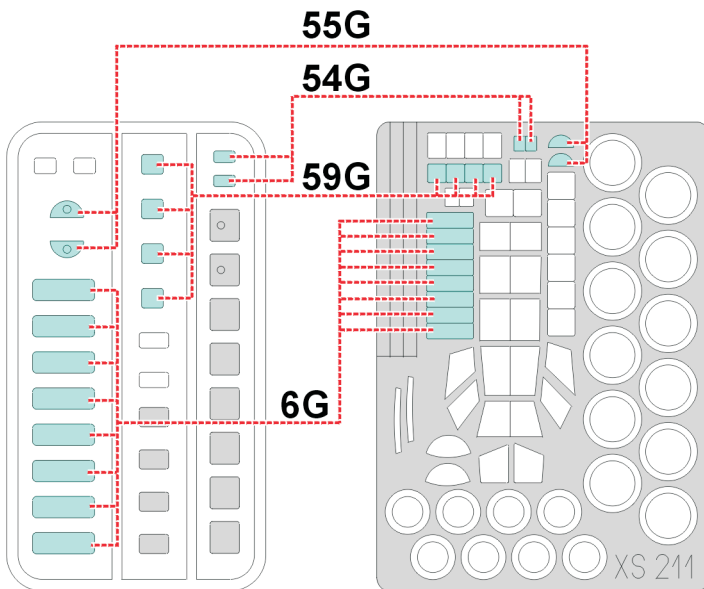

eduard
Express Mask

Me 323 Gigant

The die-cut mask for accurate canopy frame painting of the
Italeri 1/72 KIT

XS 211

LIQUID MASK ■

LIQUID MASK ■

5.)

INTERIOR
COLOR