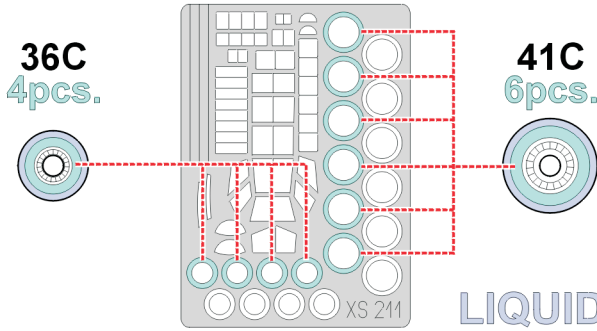

eduard
Express Mask

Me 323 Gigant

The die-cut mask for accurate canopy frame painting of the
Italeri 1/72 KIT

XS 211

LIQUID MASK ■

LIQUID MASK ■

5.)

INTERIOR
COLOR