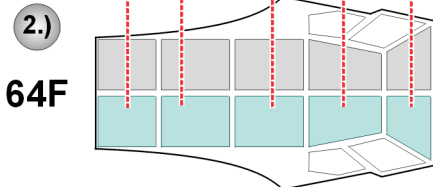

eduard
Express Mask

Me 323 Gigant

The die-cut mask for accurate canopy frame painting of the
Italeri 1/72 KIT

XS 211

LIQUID MASK ■

LIQUID MASK ■

5.)

INTERIOR
COLOR