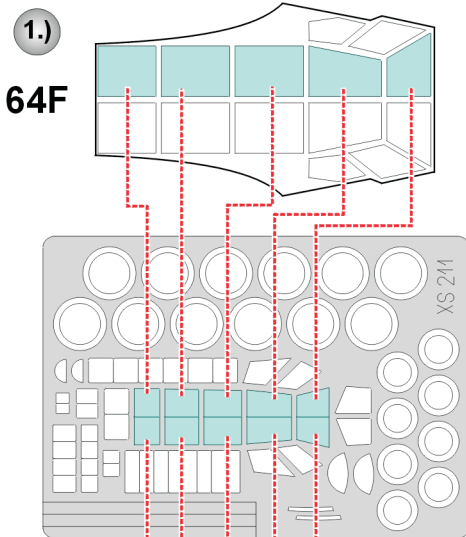

eduard
Express Mask

Me 323 Gigant

The die-cut mask for accurate canopy frame painting of the
Italeri 1/72 KIT

XS 211

LIQUID MASK ■

LIQUID MASK ■

5.)

INTERIOR
COLOR