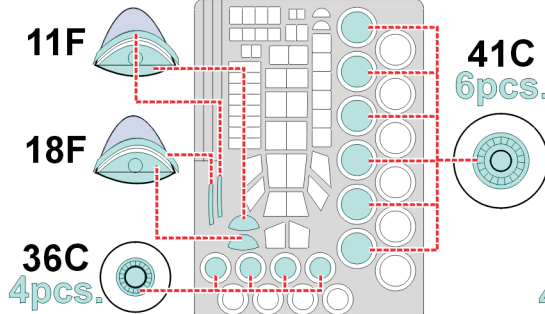

eduard
Express Mask

Me 323 Gigant

The die-cut mask for accurate canopy frame painting of the
Italeri 1/72 KIT

XS 211

LIQUID MASK ■

LIQUID MASK ■

5.)

INTERIOR
COLOR