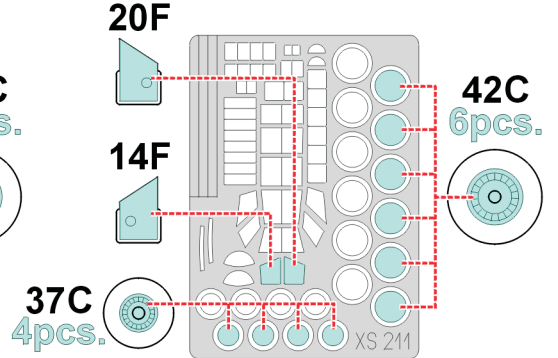

eduard
Express Mask

Me 323 Gigant

The die-cut mask for accurate canopy frame painting of the
Italeri 1/72 KIT

XS 211

LIQUID MASK ■

LIQUID MASK ■

5.)

INTERIOR
COLOR