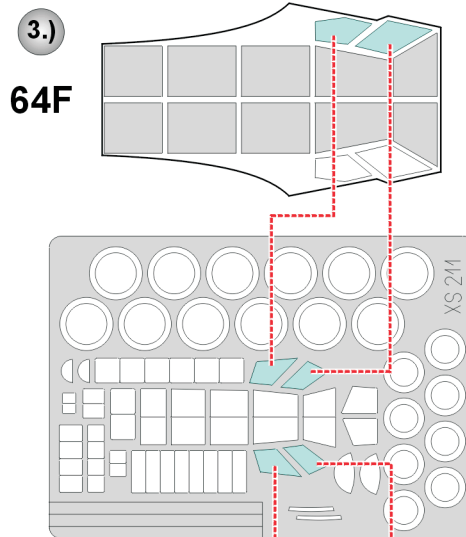

eduard
Express Mask

Me 323 Gigant

The die-cut mask for accurate canopy frame painting of the
Italeri 1/72 KIT

XS 211

LIQUID MASK ■

LIQUID MASK ■

5.)

INTERIOR
COLOR