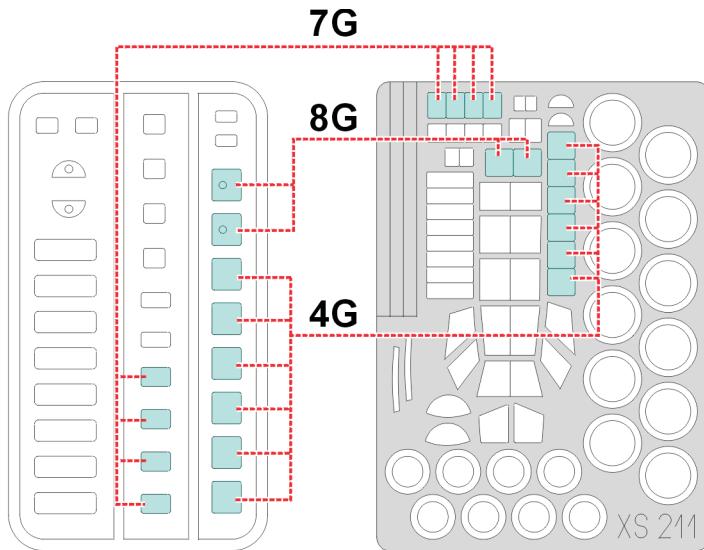

eduard
Express Mask

Me 323 Gigant

The die-cut mask for accurate canopy frame painting of the
Italeri 1/72 KIT

XS 211

LIQUID MASK ■

LIQUID MASK ■

5.)

INTERIOR
COLOR