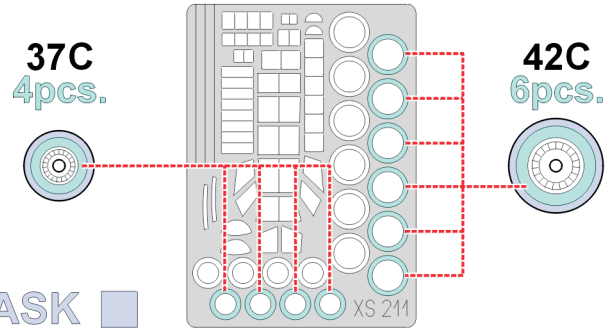

eduard
Express Mask

Me 323 Gigant

The die-cut mask for accurate canopy frame painting of the
Italeri 1/72 KIT

XS 211

LIQUID MASK ■

LIQUID MASK ■

5.)

INTERIOR
COLOR