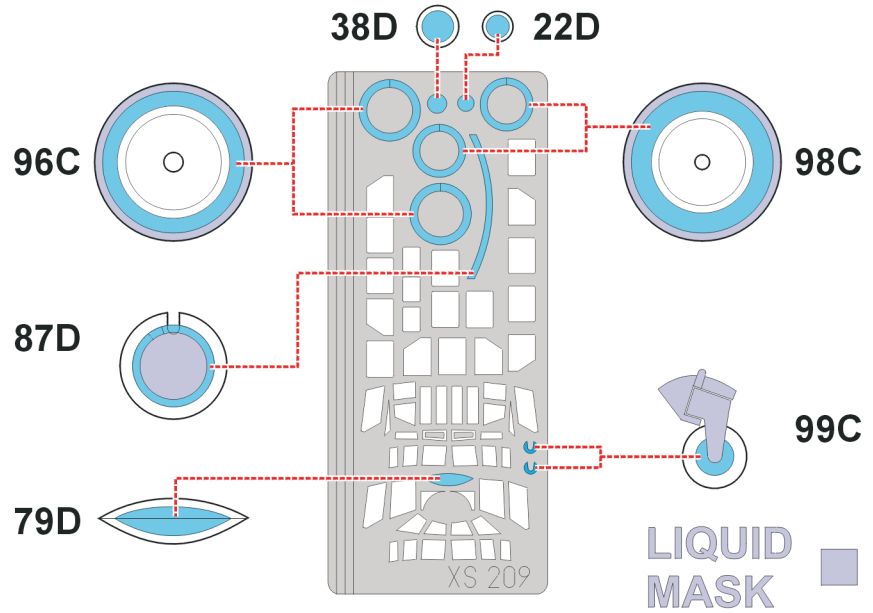

eduard
Express Mask

Ju-52M

The die-cut mask for accurate canopy frame painting of the
Italeri 1/72 KIT

XS 209

LIQUID MASK ■

1.)

2.)