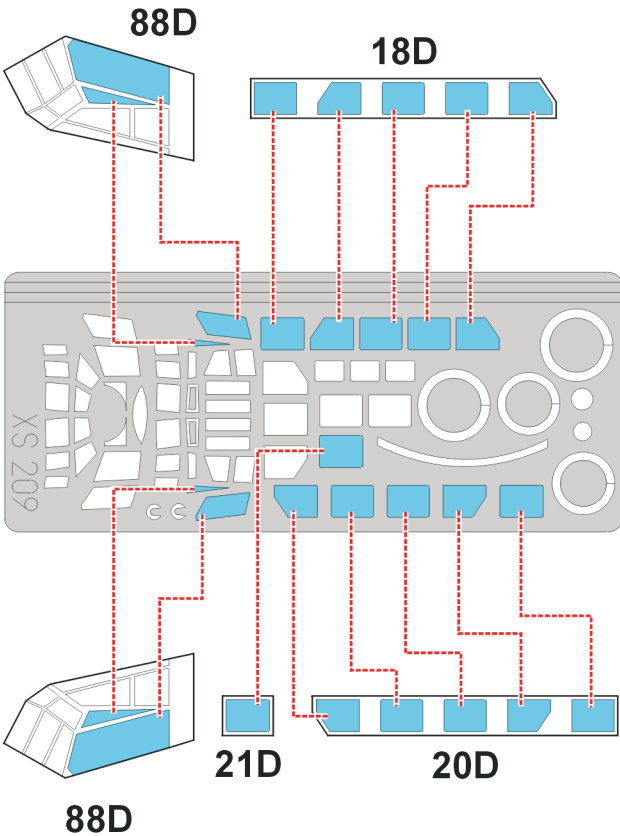

eduard
Express Mask

Ju-52M

The die-cut mask for accurate canopy frame painting of the
Italeri 1/72 KIT

XS 209

LIQUID MASK ■

1.)

2.)