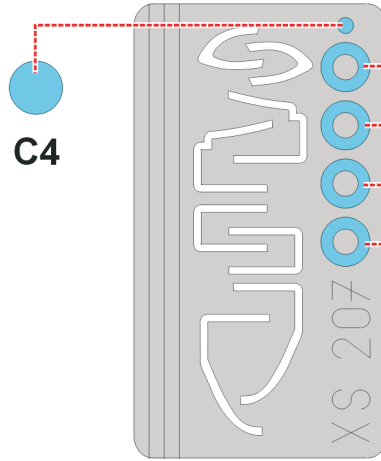

**eduard**  
**Express Mask**

**XS 207**

# T-3 Fuji

The die-cut mask for accurate canopy frame painting of the  
*Hasegawa 1/72 KIT*

C4

2pcs.  
A4

A4  
2pcs.

LIQUID MASK  
■

LIQUID MASK ■