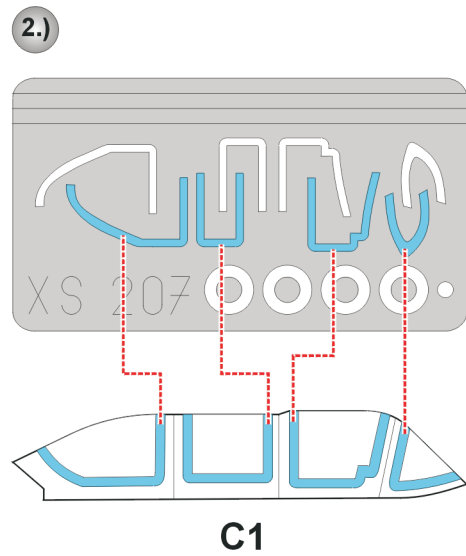

# T-3 Fuji

The die-cut mask for accurate canopy frame painting of the  
*Hasegawa 1/72 KIT*

C4

2pcs.  
A4

A4  
2pcs.

LIQUID MASK  
■

LIQUID MASK ■