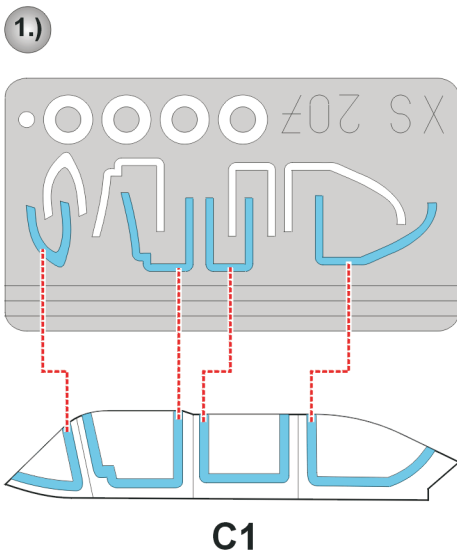

# T-3 Fuji

The die-cut mask for accurate canopy frame painting of the  
*Hasegawa 1/72 KIT*

C4

2pcs.  
A4

A4  
2pcs.

LIQUID MASK  
■

LIQUID MASK ■