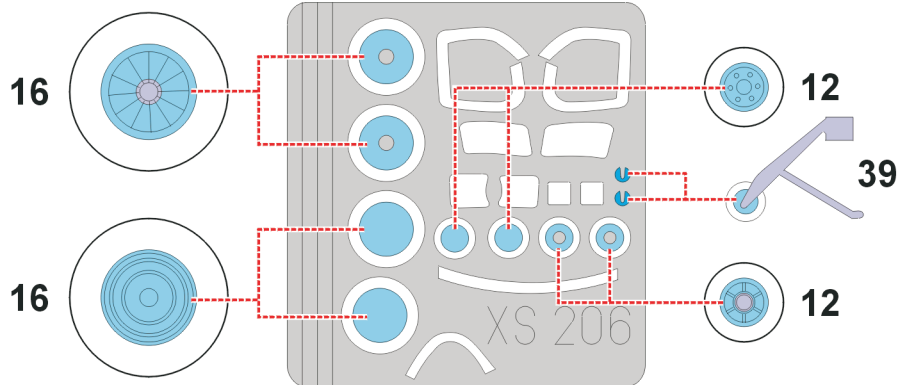

eduard
Express Mask

XS 206

S2F Tracker

The die-cut mask for accurate canopy frame painting of the
Hasegawa 1/72 KIT

LIQUID MASK

INTERIOR COLOR

CAMOUFLAGE COLOR

LIQUID MASK

REFERENCES: Squadron/Signal Publ.:In Action # 100 - S2F Tracker