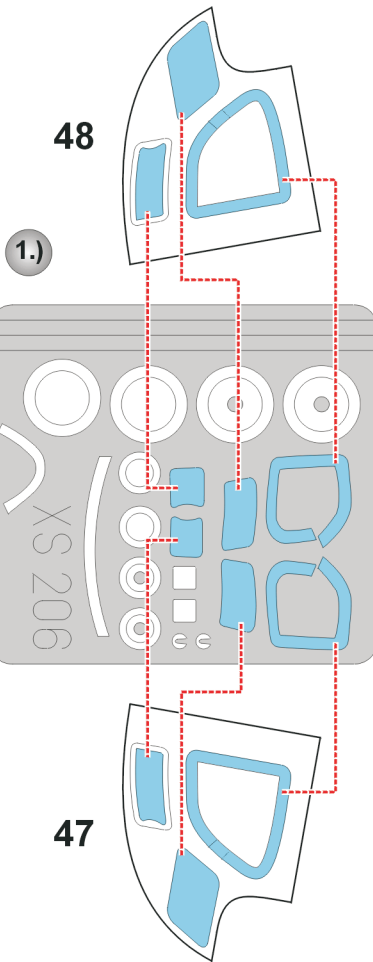

eduard
Express Mask

XS 206

S2F Tracker

The die-cut mask for accurate canopy frame painting of the
Hasegawa 1/72 KIT

LIQUID MASK

INTERIOR COLOR

CAMOUFLAGE COLOR

LIQUID MASK