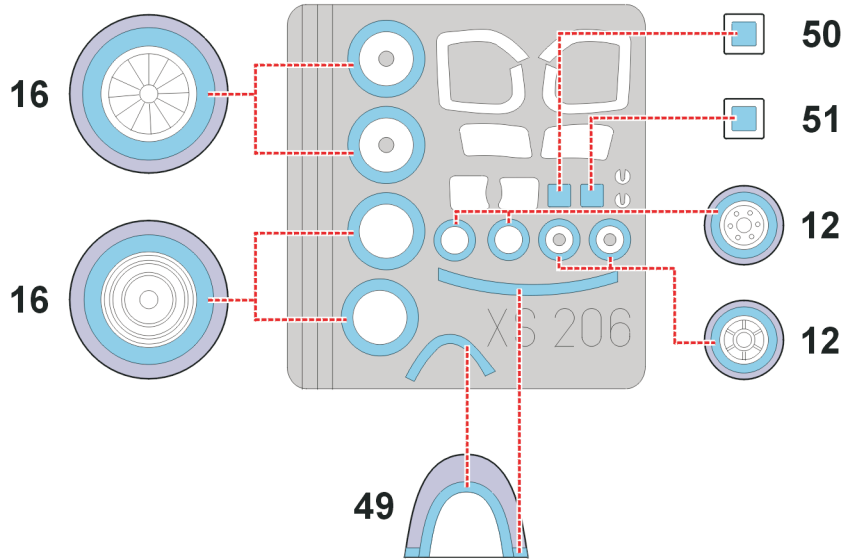

eduard
Express Mask

XS 206

S2F Tracker

The die-cut mask for accurate canopy frame painting of the
Hasegawa 1/72 KIT

LIQUID MASK

INTERIOR COLOR

CAMOUFLAGE COLOR

LIQUID MASK