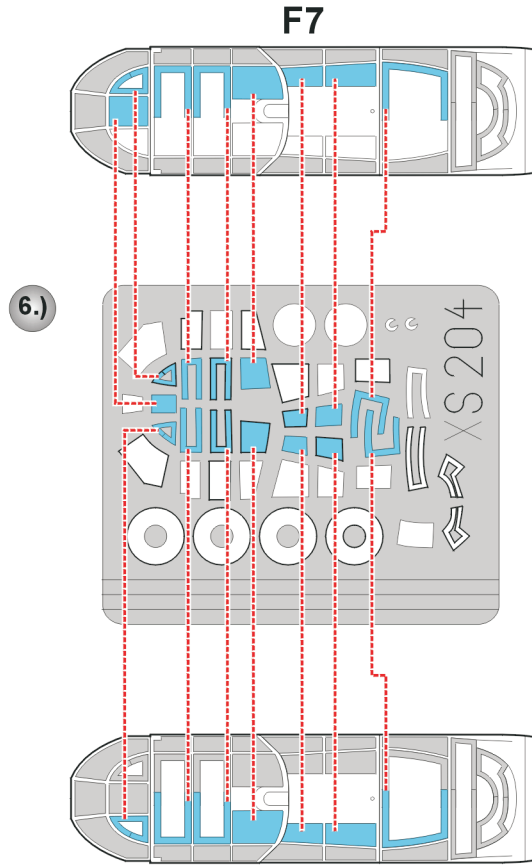

eduard
Express Mask

XS 204

Ju-87B Stuka

The die-cut mask for accurate canopy frame painting of the
Academy 1/72 KIT

LIQUID MASK ■

LIQUID MASK ■

LIQUID MASK ■