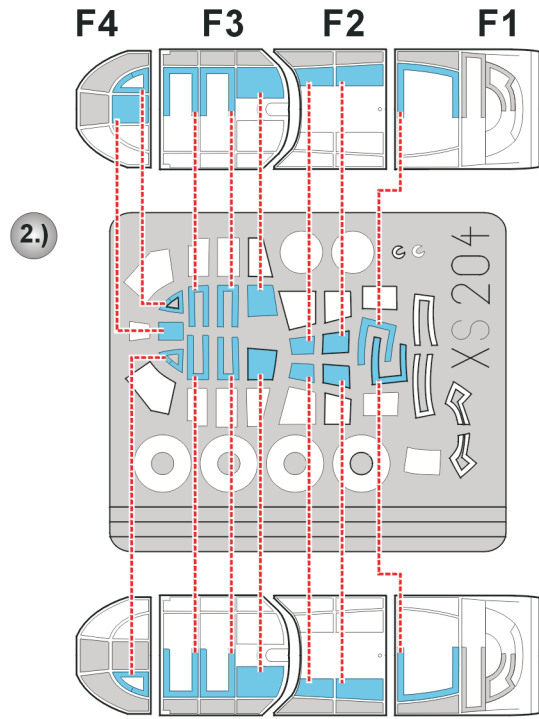

eduard
Express Mask

XS 204

Ju-87B Stuka

The die-cut mask for accurate canopy frame painting of the
Academy 1/72 KIT

LIQUID MASK ■

LIQUID MASK ■

LIQUID MASK ■