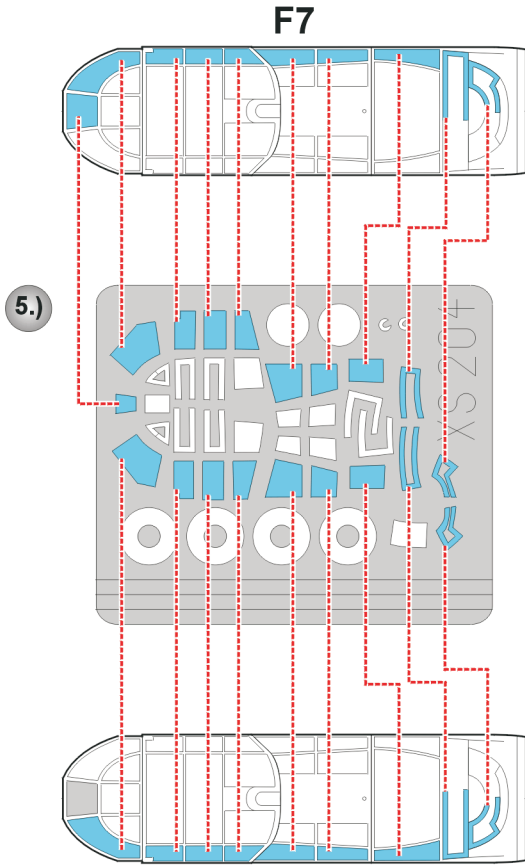

eduard
Express Mask

XS 204

Ju-87B Stuka

The die-cut mask for accurate canopy frame painting of the
Academy 1/72 KIT

LIQUID MASK ■

LIQUID MASK ■

LIQUID MASK ■