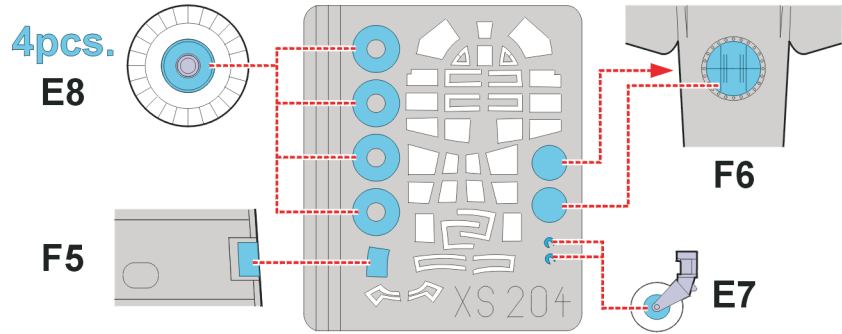

eduard
Express Mask

XS 204

Ju-87B Stuka

The die-cut mask for accurate canopy frame painting of the
Academy 1/72 KIT

LIQUID MASK ■

LIQUID MASK ■

LIQUID MASK ■