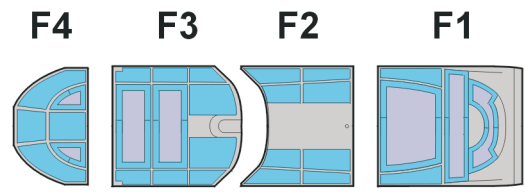

eduard
Express Mask

XS 204

Ju-87B Stuka

The die-cut mask for accurate canopy frame painting of the
Academy 1/72 KIT

LIQUID MASK ■

LIQUID MASK ■

LIQUID MASK ■