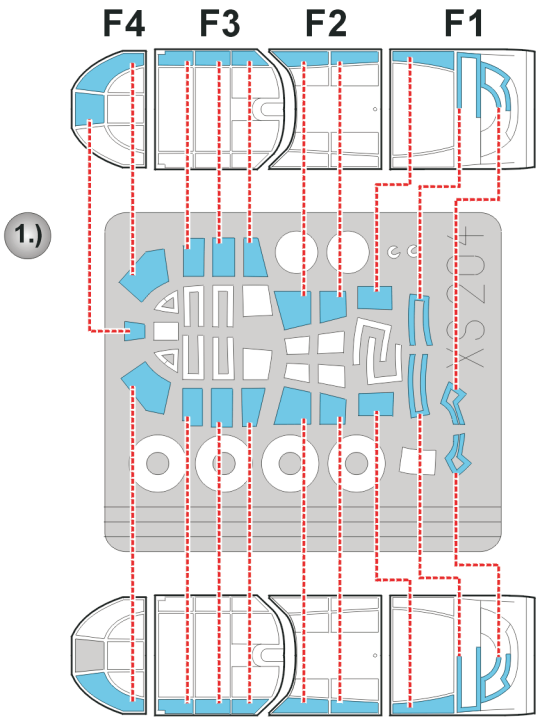

eduard
Express Mask

XS 204

Ju-87B Stuka

The die-cut mask for accurate canopy frame painting of the
Academy 1/72 KIT

LIQUID MASK ■

LIQUID MASK ■

LIQUID MASK ■