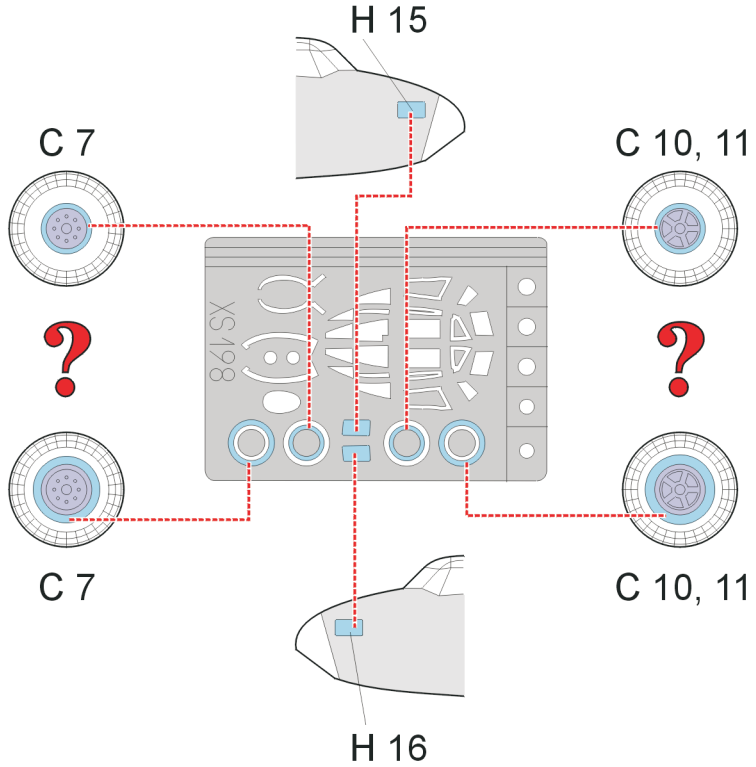

eduard
Express Mask

XS 198

DH-98 Mosquito Bomber

The die-cut mask for accurate canopy frame painting of the
Tamiya 1/72 KIT

 - LIQUID MASK

REFERENCES:

SQUADRON SIGNAL
PUBLICATION 5515,
WALK AROUND MOSQUITO
SAM PUBLICATION,
MODELLERS DATAFILE 1,
THE DE HAVILLAND MOSQUITO

3.)

H 9, 11, 12

H 9, 11, 12

H 1

H 1

1.)

H 14

2.)