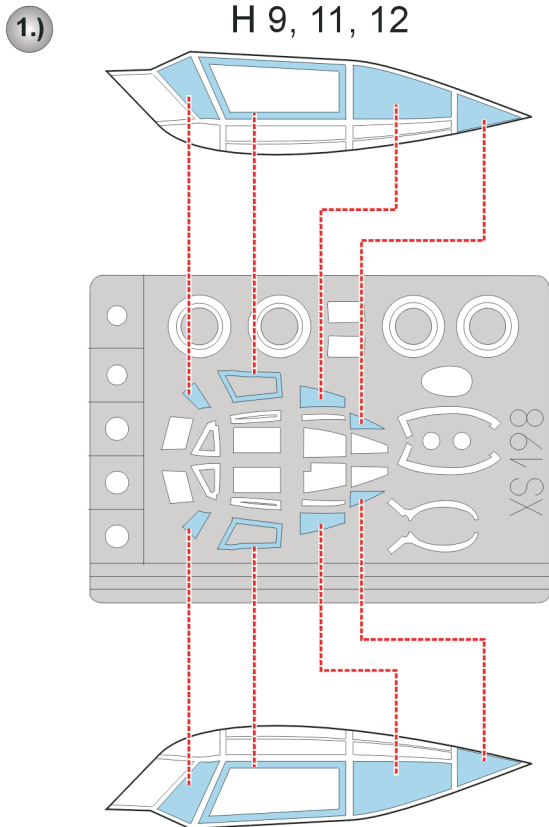

eduard
Express Mask

XS 198

DH-98 Mosquito Bomber

The die-cut mask for accurate canopy frame painting of the
Tamiya 1/72 KIT

 - LIQUID MASK

REFERENCES:

SQUADRON SIGNAL
PUBLICATION 5515,
WALK AROUND MOSQUITO
SAM PUBLICATION,
MODELLERS DATAFILE 1,
THE DE HAVILLAND MOSQUITO

3.)

H 9, 11, 12

H 9, 11, 12

H 1

H 1

1.)

H 14

2.)