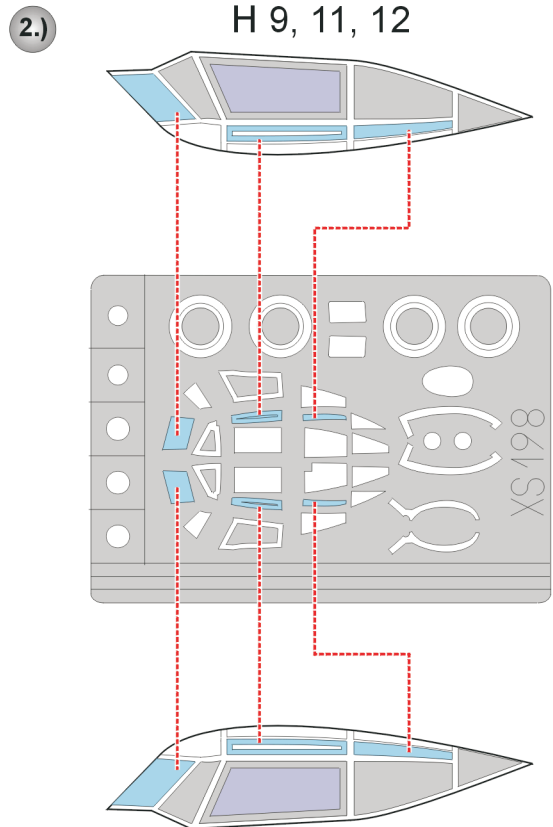

eduard
Express Mask

XS 198

DH-98 Mosquito Bomber

The die-cut mask for accurate canopy frame painting of the
Tamiya 1/72 KIT

 - LIQUID MASK

REFERENCES:

SQUADRON SIGNAL
PUBLICATION 5515,
WALK AROUND MOSQUITO
SAM PUBLICATION,
MODELLERS DATAFILE 1,
THE DE HAVILLAND MOSQUITO

3.)

H 9, 11, 12

H 9, 11, 12

H 1

H 1

1.)

H 14

2.)

H 14