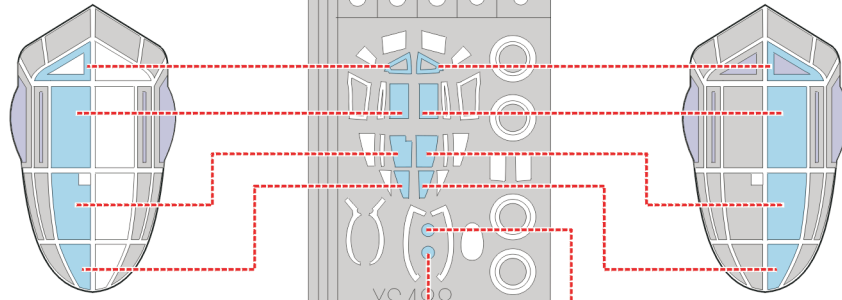

eduard
Express Mask

XS 198

DH-98 Mosquito Bomber

The die-cut mask for accurate canopy frame painting of the
Tamiya 1/72 KIT

 - LIQUID MASK

REFERENCES:

SQUADRON SIGNAL
PUBLICATION 5515,
WALK AROUND MOSQUITO
SAM PUBLICATION,
MODELLERS DATAFILE 1,
THE DE HAVILLAND MOSQUITO

3.)

H 9, 11, 12

H 9, 11, 12

H 1

H 1

1.)

H 14

2.)