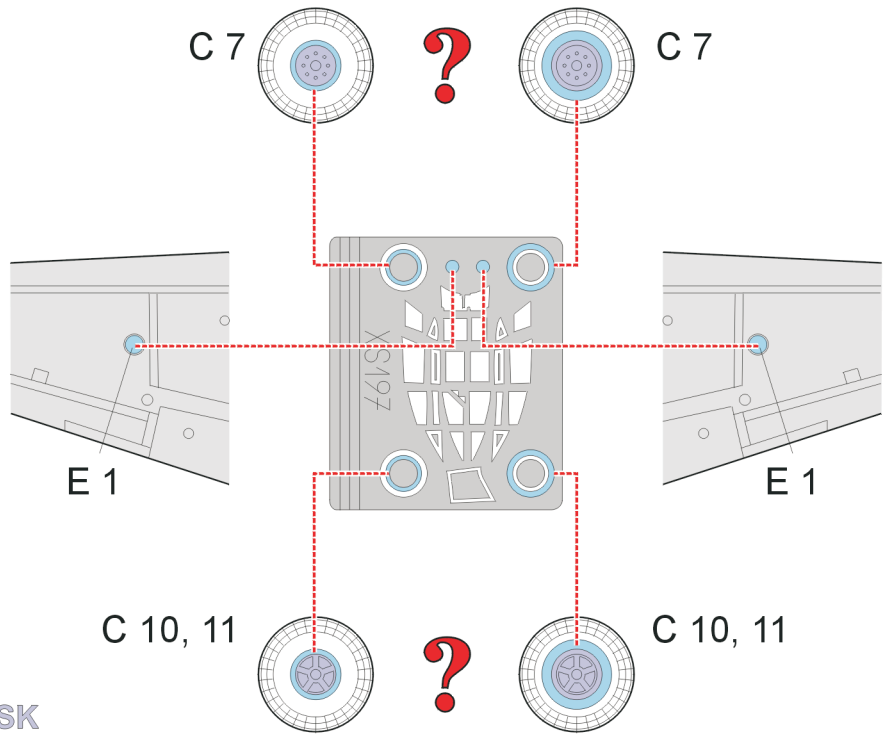

eduard
Express Mask

XS 197

DH-98 Mosquito Fighter

The die-cut mask for accurate canopy frame painting of the
Tamiya 1/72 KIT

REFERENCES:
SQUADRON SIGNAL
PUBLICATION 5515,
WALK AROUND MOSQUITO
SAM PUBLICATION,
MODELLERS DATAFILE 1,
THE DE HAVILLAND MOSQUITO