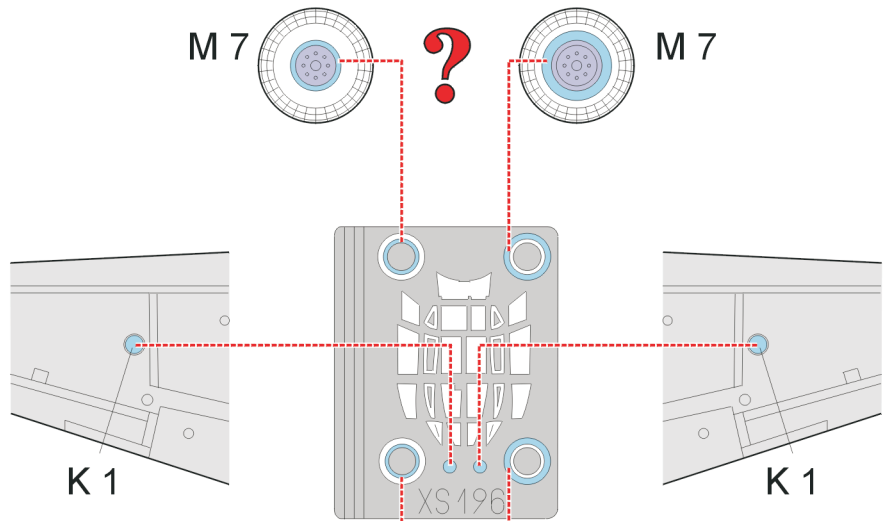

eduard
Express Mask

XS 196

DH-98 Mosquito Fighter

The die-cut mask for accurate canopy frame painting of the
Hasegawa 1/72 KIT

REFERENCES:

SQUADRON SIGNAL
PUBLICATION 5515,
WALK AROUND MOSQUITO
SAM PUBLICATION,
MODELLERS DATAFILE 1,
THE DE HAVILLAND MOSQUITO