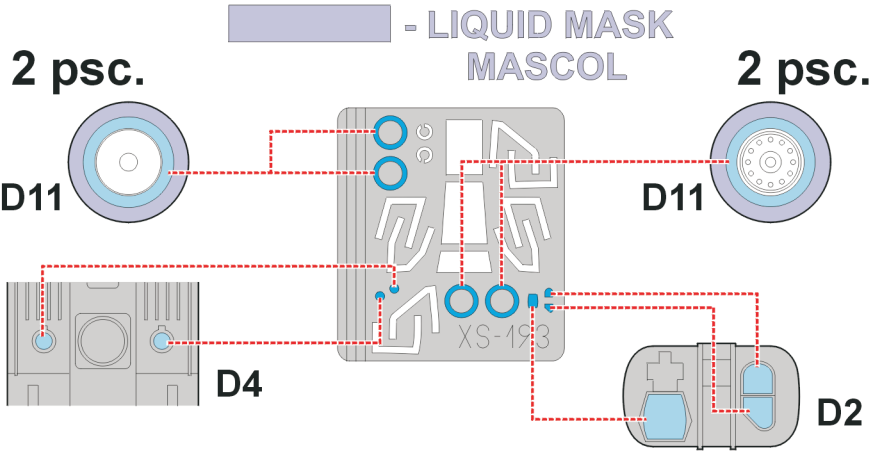

eduard
Express Mask

XS 193

AH-64A Apache

The die-cut mask for accurate canopy frame painting of the
Hasegawa 1/72 KIT

INTERIOR COLOR
BARVA INTERIÉRU

CAMOUFLAGE COLOR
BARVA KAMUFLÁŽE

- LIQUID MASK MASCOL

REFERENCES: Verlinden Publ. #13 - AH-64A Apache
Militaria in Detail - Modern attack Helicopters