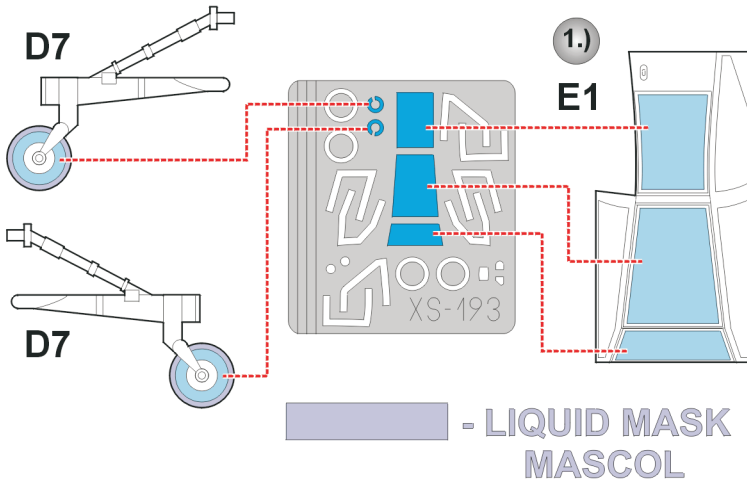

eduard
Express Mask

XS 193

AH-64A Apache

The die-cut mask for accurate canopy frame painting of the
Hasegawa 1/72 KIT

INTERIOR COLOR
BARVA INTERIÉRU

CAMOUFLAGE COLOR
BARVA KAMUFLÁŽE

- LIQUID MASK MASCOL

REFERENCES: Verlinden Publ. #13 - AH-64A Apache
Militaria in Detail - Modern attack Helicopters