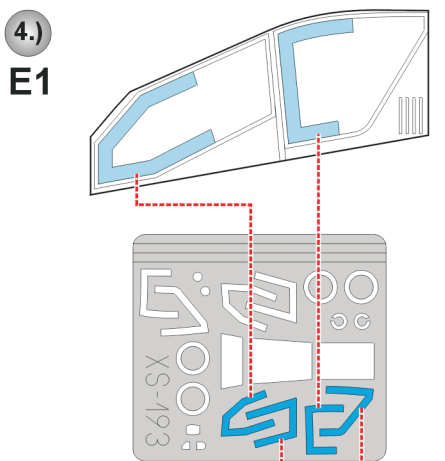

eduard
Express Mask

XS 193

AH-64A Apache

The die-cut mask for accurate canopy frame painting of the
Hasegawa 1/72 KIT

INTERIOR COLOR
BARVA INTERIÉRU

CAMOUFLAGE COLOR
BARVA KAMUFLÁŽE

- LIQUID MASK MASCOL

REFERENCES: Verlinden Publ. #13 - AH-64A Apache
Militaria in Detail - Modern attack Helicopters