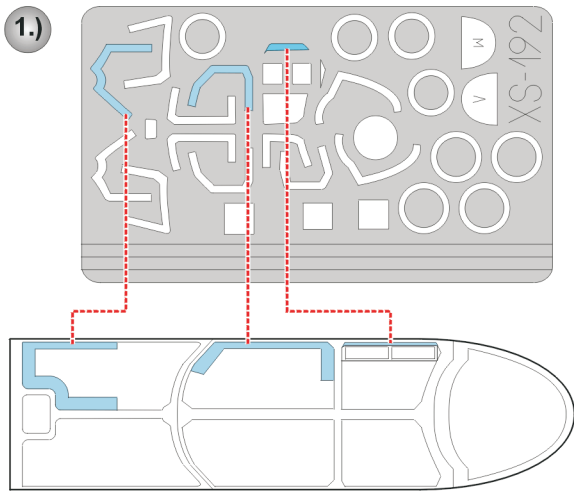

eduard
Express Mask

XS 192

He-219 UHU

The die-cut mask for accurate canopy frame painting of the
Dragon 1/72 KIT

2pcs.

C9

2pcs.

C9

C12

2pcs.

?

C13

2pcs.

 - LIQUID MASK
MASCOL

D5

D2

D3

D4

REFERENCES: Squadron/Signal Publ.:Walk Around # 3 - F-14 Tomcat
Scale Aviation #10/1999
Revi #28/1999

D1

D1

D1

D1

D1