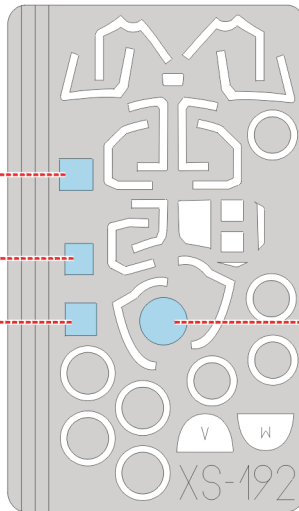

eduard
Express Mask

XS 192

He-219 UHU

The die-cut mask for accurate canopy frame painting of the
Dragon 1/72 KIT

2pcs.

C9

2pcs.

C9

C12

2pcs.

?

C13

2pcs.

 - LIQUID MASK
MASCOL

D5

D2

D3

D4

REFERENCES: Squadron/Signal Publ.:Walk Around # 3 - F-14 Tomcat
Scale Aviation #10/1999
Revi #28/1999

D1

D1

D1

D1

D1