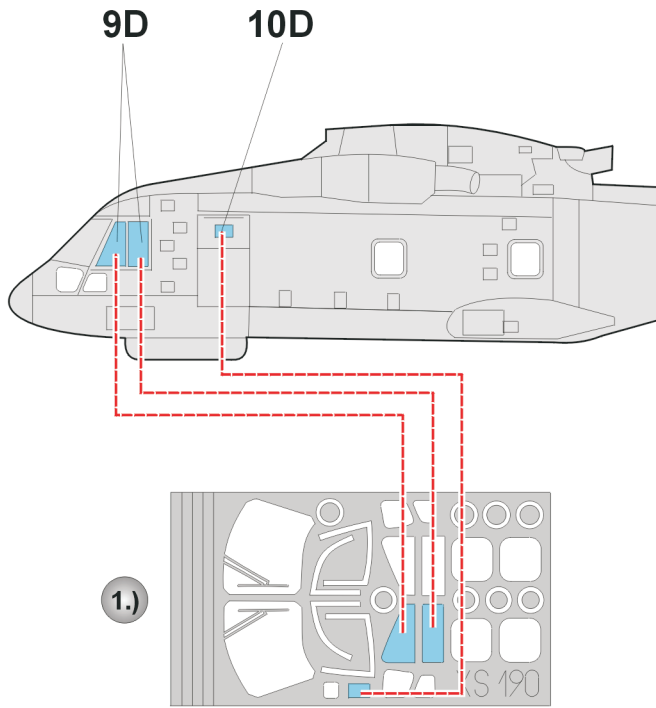

eduard
Express Mask

XS 190

EH-101 Merlin

The die-cut mask for accurate canopy frame painting of the
Italeri 1/72 KIT

5.) CAMOUFLAGE COLOR

References : Flieger Revue 2/98
L&K 19/92