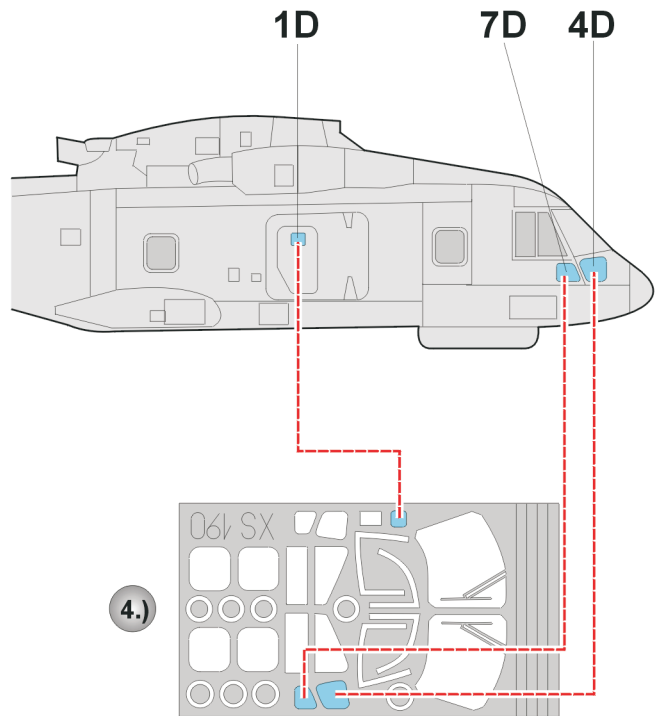

eduard
Express Mask

XS 190

EH-101 Merlin

The die-cut mask for accurate canopy frame painting of the
Italeri 1/72 KIT

5.) CAMOUFLAGE COLOR

References : Flieger Revue 2/98
L&K 19/92