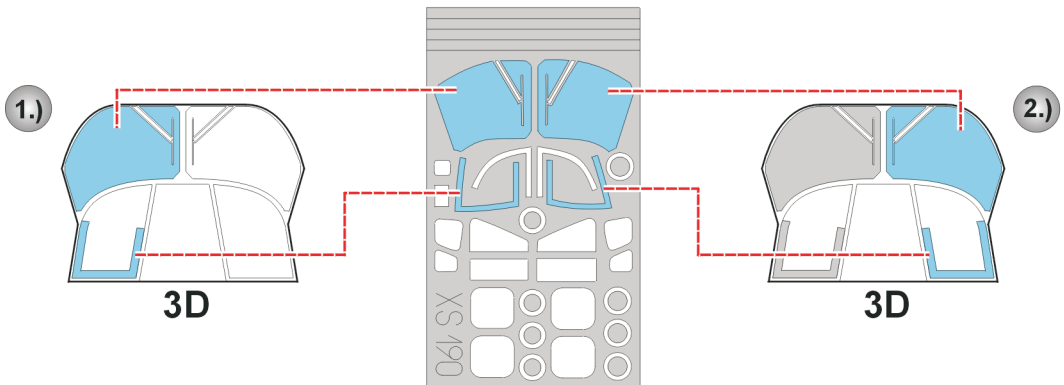

eduard
Express Mask

XS 190

EH-101 Merlin

The die-cut mask for accurate canopy frame painting of the
Italeri 1/72 KIT

5.) CAMOUFLAGE COLOR

References : Flieger Revue 2/98
L&K 19/92