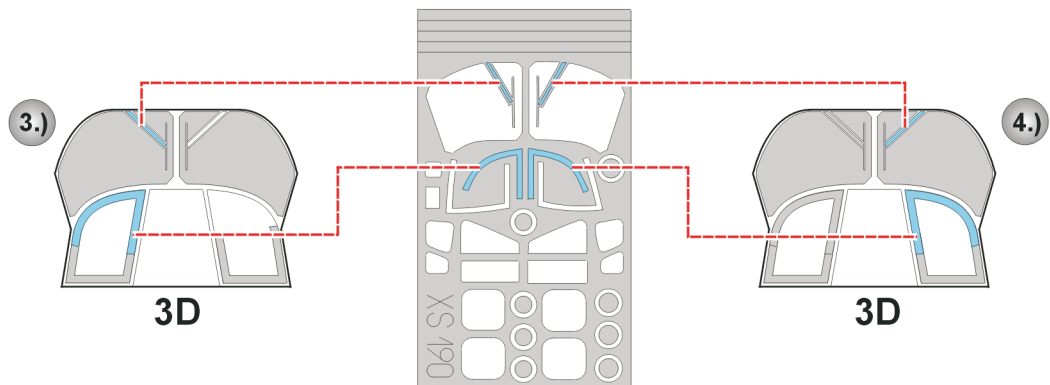

eduard
Express Mask

XS 190

EH-101 Merlin

The die-cut mask for accurate canopy frame painting of the
Italeri 1/72 KIT

5.) CAMOUFLAGE COLOR

References : Flieger Revue 2/98
L&K 19/92