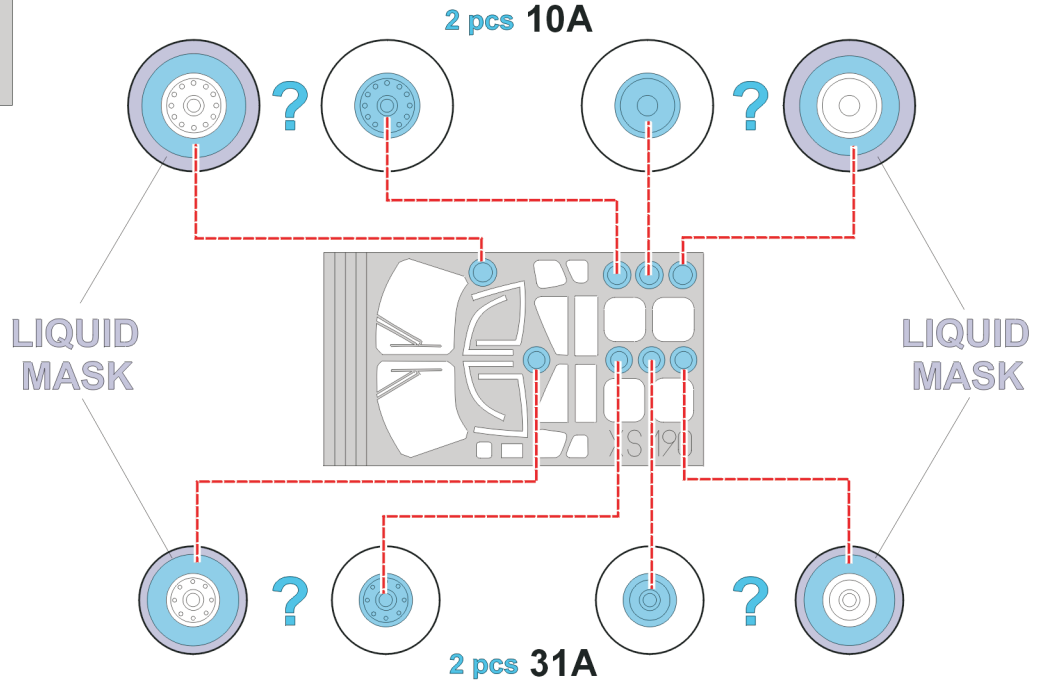

eduard
Express Mask

XS 190

EH-101 Merlin

The die-cut mask for accurate canopy frame painting of the
Italeri 1/72 KIT

5.) CAMOUFLAGE COLOR

References : Flieger Revue 2/98
L&K 19/92