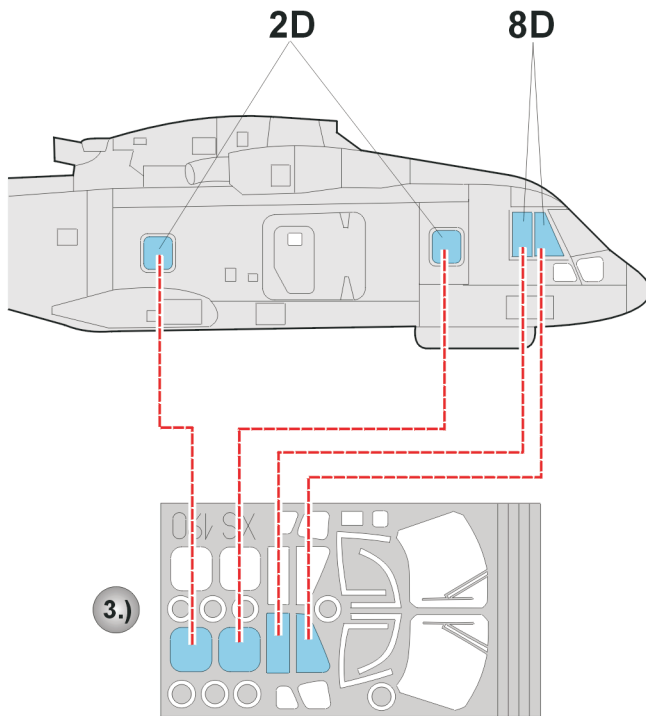

eduard
Express Mask

XS 190

EH-101 Merlin

The die-cut mask for accurate canopy frame painting of the
Italeri 1/72 KIT

5.) CAMOUFLAGE COLOR

References : Flieger Revue 2/98
L&K 19/92