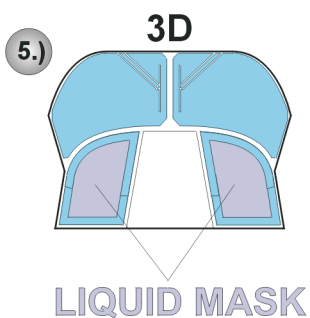

eduard
Express Mask

XS 190

EH-101 Merlin

The die-cut mask for accurate canopy frame painting of the
Italeri 1/72 KIT

5.) CAMOUFLAGE COLOR

References : Flieger Revue 2/98
L&K 19/92