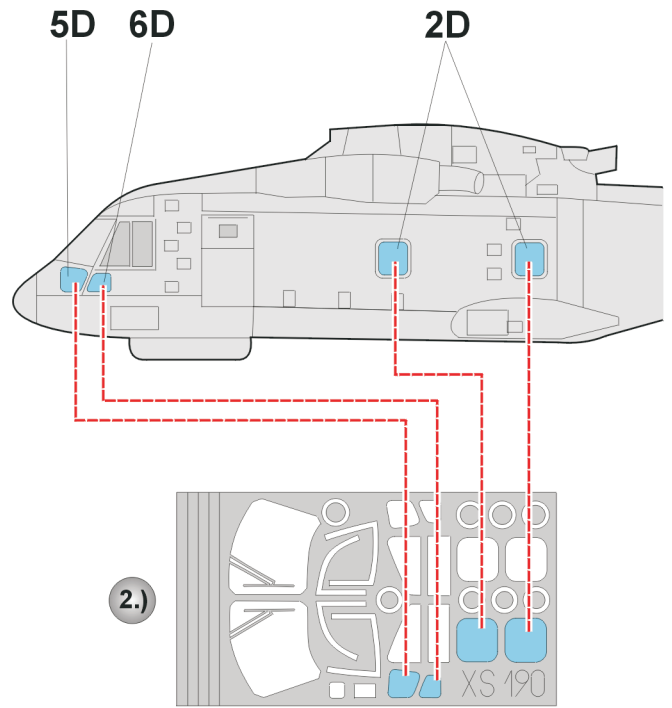

eduard
Express Mask

XS 190

EH-101 Merlin

The die-cut mask for accurate canopy frame painting of the
Italeri 1/72 KIT

5.) CAMOUFLAGE COLOR

References : Flieger Revue 2/98
L&K 19/92