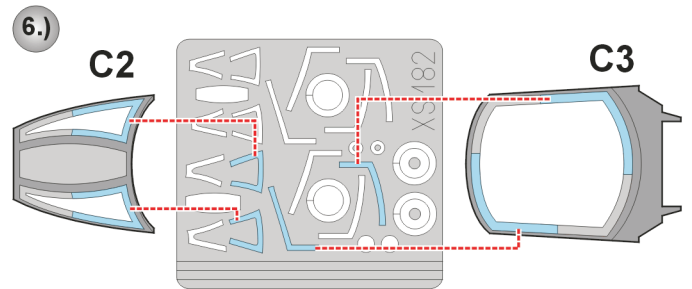

eduard
Express Mask

XS 182

A-7E Corsair II

The die-cut mask for accurate canopy frame painting of the
Italeri / ESCI 1/72 KIT

LIQUID MASK ■

3.) **INTERIOR COLOR**

4.) **RUBBER COLOR**

7.) **CAMOUFLAGE COLOR**

8.) **REMOVE MASK**

LIQUID MASK ■

REFERENCES: Squadron/Signal Publ.: in action A-7 Corsair II