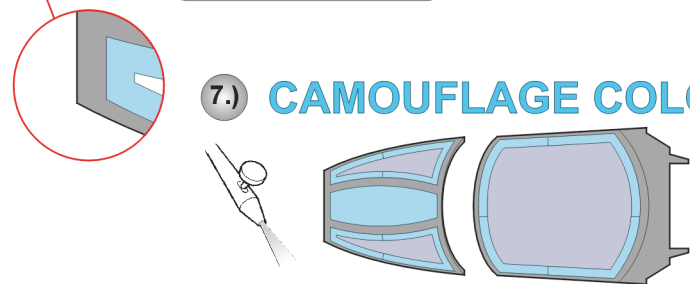

eduard
Express Mask

XS 182

A-7E Corsair II

The die-cut mask for accurate canopy frame painting of the
Italeri / ESCI 1/72 KIT

LIQUID MASK ■

3.) **INTERIOR COLOR**

4.) **RUBBER COLOR**

7.) **CAMOUFLAGE COLOR**

8.) **REMOVE MASK**

LIQUID MASK ■

REFERENCES: Squadron/Signal Publ.: in action A-7 Corsair II