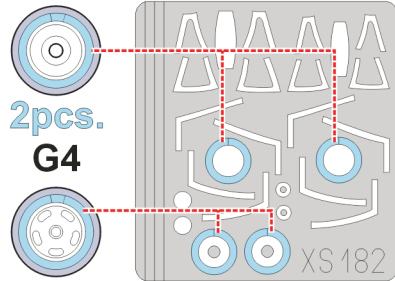

eduard
Express Mask

XS 182

A-7E Corsair II

The die-cut mask for accurate canopy frame painting of the
Italeri / ESCI 1/72 KIT

LIQUID MASK ■

3.) **INTERIOR COLOR**

4.) **RUBBER COLOR**

7.) **CAMOUFLAGE COLOR**

8.) **REMOVE MASK**

LIQUID MASK ■

REFERENCES: Squadron/Signal Publ.: in action A-7 Corsair II