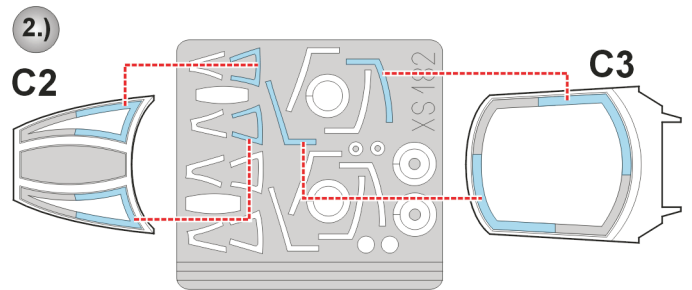

eduard
Express Mask

XS 182

A-7E Corsair II

The die-cut mask for accurate canopy frame painting of the
Italeri / ESCI 1/72 KIT

LIQUID MASK ■

3.) **INTERIOR COLOR**

4.) **RUBBER COLOR**

7.) **CAMOUFLAGE COLOR**

8.) **REMOVE MASK**

LIQUID MASK ■

REFERENCES: Squadron/Signal Publ.: in action A-7 Corsair II