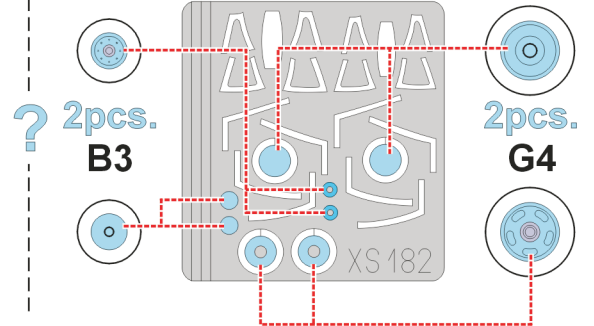

eduard
Express Mask

XS 182

A-7E Corsair II

The die-cut mask for accurate canopy frame painting of the
Italeri / ESCI 1/72 KIT

LIQUID MASK ■

3.) **INTERIOR COLOR**

4.) **RUBBER COLOR**

7.) **CAMOUFLAGE COLOR**

8.) **REMOVE MASK**

LIQUID MASK ■

REFERENCES: Squadron/Signal Publ.: in action A-7 Corsair II