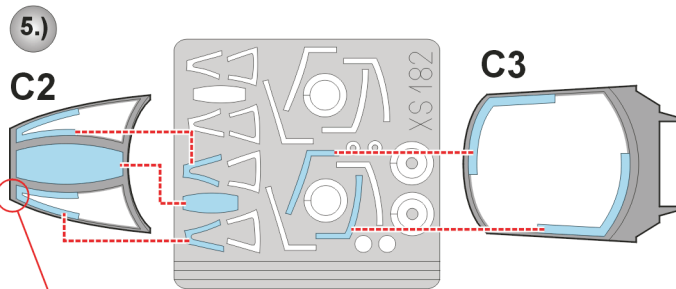

eduard
Express Mask

XS 182

A-7E Corsair II

The die-cut mask for accurate canopy frame painting of the
Italeri / ESCI 1/72 KIT

LIQUID MASK ■

3.) **INTERIOR COLOR**

4.) **RUBBER COLOR**

7.) **CAMOUFLAGE COLOR**

8.) **REMOVE MASK**

LIQUID MASK ■

REFERENCES: Squadron/Signal Publ.: in action A-7 Corsair II