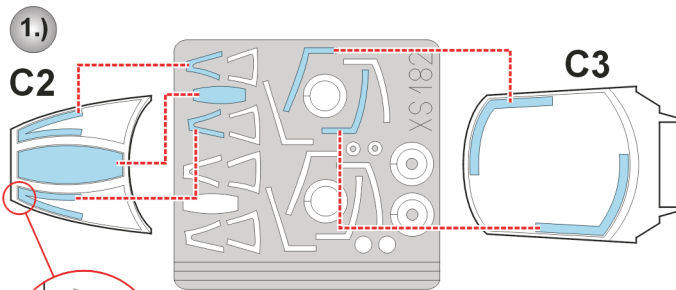

eduard
Express Mask

XS 182

A-7E Corsair II

The die-cut mask for accurate canopy frame painting of the
Italeri / ESCI 1/72 KIT

LIQUID MASK ■

3.) **INTERIOR COLOR**

4.) **RUBBER COLOR**

7.) **CAMOUFLAGE COLOR**

8.) **REMOVE MASK**

LIQUID MASK ■

REFERENCES: Squadron/Signal Publ.: in action A-7 Corsair II