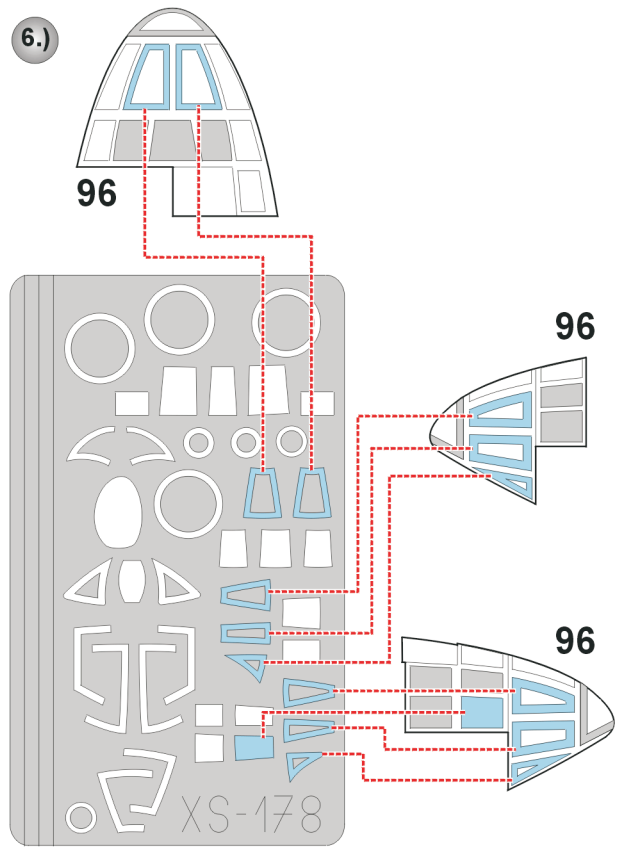

eduard
Express Mask

XS 178

II-28

The die-cut mask for accurate canopy frame painting of the
Italeri / Bielek 1/72 KIT

2pcs.

42/2

2pcs.

42/1

2pcs.

44

2pcs.

**- LIQUID MASK
MASCOL**

1.)

2.)

3.)

4.)

8.)
INTERIOR COLOR
BARVA INTERIÉRU

9.)
CAMOUFLAGE COLOR
BARVA KAMUFLÁŽE

REFERENCES: WORLD AIR POWER #41/Summer 2000
 Seria „Pod lupa” #13 - Iljuszyn Il-28„Beagle”
 Model Aircraft #2/2002
 Model Aircraft #1/2001
 Replic #65/janier 1997