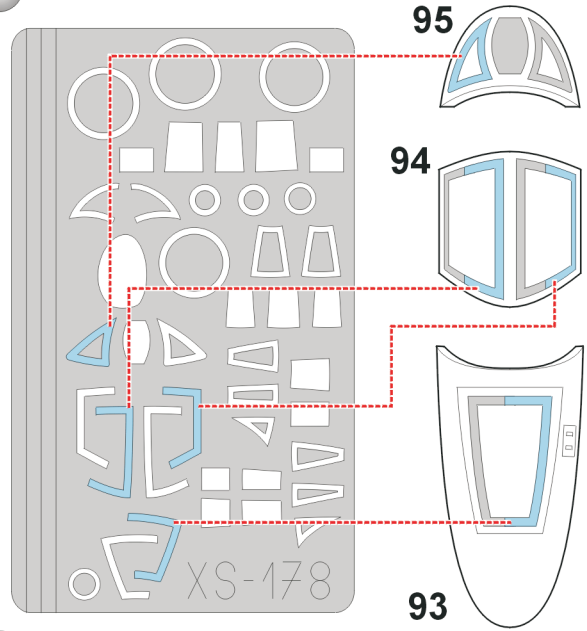

eduard
Express Mask

XS 178

II-28

The die-cut mask for accurate canopy frame painting of the
Italeri / Bielek 1/72 KIT

2pcs.

42/2

2pcs.

42/1

2pcs.

44

2pcs.

**- LIQUID MASK
MASCOL**

1.)

2.)

3.)

4.)

8.)
INTERIOR COLOR
BARVA INTERIÉRU

9.)
CAMOUFLAGE COLOR
BARVA KAMUFLÁŽE

REFERENCES: WORLD AIR POWER #41/Summer 2000
 Seria „Pod lupa” #13 - Iljuszyn Il-28„Beagle”
 Model Aircraft #2/2002
 Model Aircraft #1/2001
 Replic #65/janier 1997