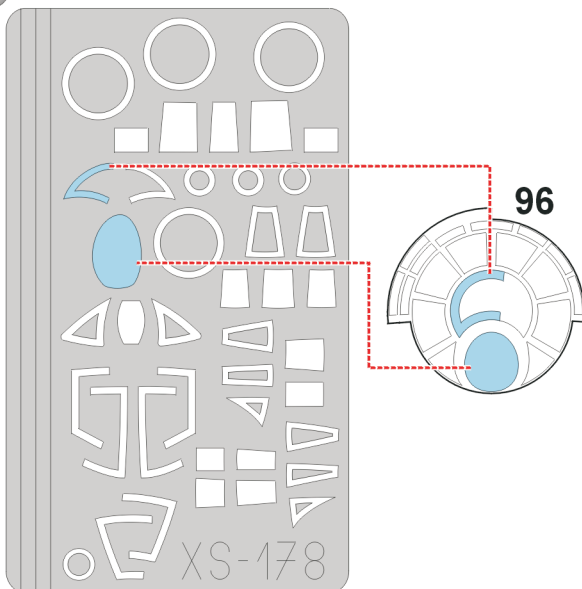

eduard
Express Mask

XS 178

II-28

The die-cut mask for accurate canopy frame painting of the
Italeri / Bielek 1/72 KIT

2pcs.

42/2

2pcs.

42/1

2pcs.

44

2pcs.

**- LIQUID MASK
MASCOL**

1.)

2.)

3.)

4.)

8.)
INTERIOR COLOR
BARVA INTERIÉRU

9.)
CAMOUFLAGE COLOR
BARVA KAMUFLÁŽE

REFERENCES: WORLD AIR POWER #41/Summer 2000
 Seria „Pod lupa” #13 - Iljuszyn Il-28„Beagle”
 Model Aircraft #2/2002
 Model Aircraft #1/2001
 Replic #65/janier 1997