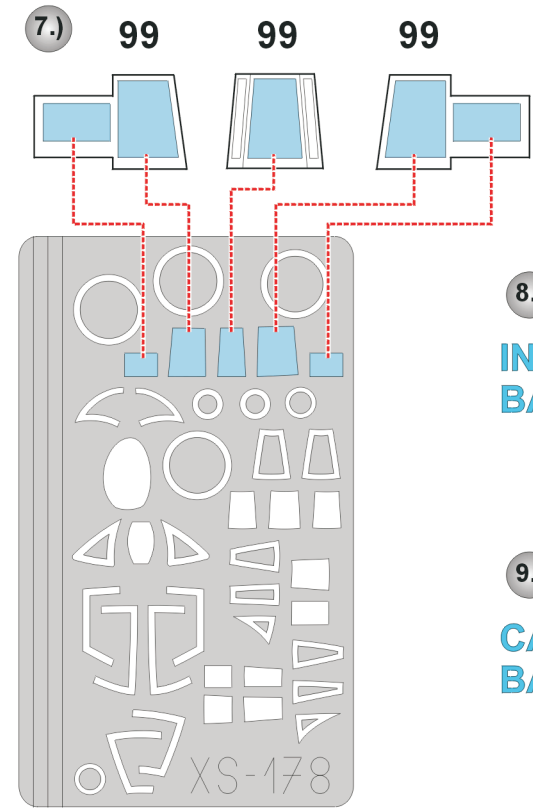

eduard
Express Mask

XS 178

II-28

The die-cut mask for accurate canopy frame painting of the
Italeri / Bielek 1/72 KIT

2pcs.

42/2

2pcs.

42/1

2pcs.

44

2pcs.

**- LIQUID MASK
MASCOL**

1.)

2.)

3.)

4.)

8.)
INTERIOR COLOR
BARVA INTERIÉRU

9.)
CAMOUFLAGE COLOR
BARVA KAMUFLÁŽE

REFERENCES: WORLD AIR POWER #41/Summer 2000
 Seria „Pod lupa” #13 - Iljuszyn Il-28„Beagle”
 Model Aircraft #2/2002
 Model Aircraft #1/2001
 Replic #65/janier 1997