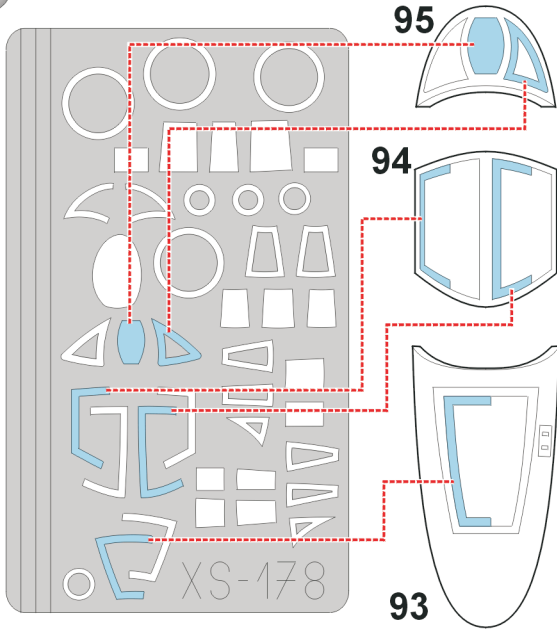

eduard
Express Mask

XS 178

II-28

The die-cut mask for accurate canopy frame painting of the
Italeri / Bielek 1/72 KIT

2pcs.

42/2

2pcs.

42/1

2pcs.

44

2pcs.

**- LIQUID MASK
MASCOL**

1.)

2.)

3.)

4.)