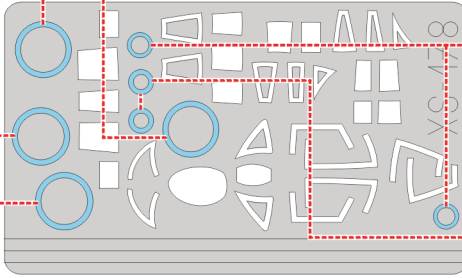

eduard
Express Mask

XS 178

II-28

The die-cut mask for accurate canopy frame painting of the
Italeri / Bielek 1/72 KIT

2pcs.

42/2

2pcs.

42/1

2pcs.

44

2pcs.

**- LIQUID MASK
MASCOL**

1.)

2.)

3.)

4.)