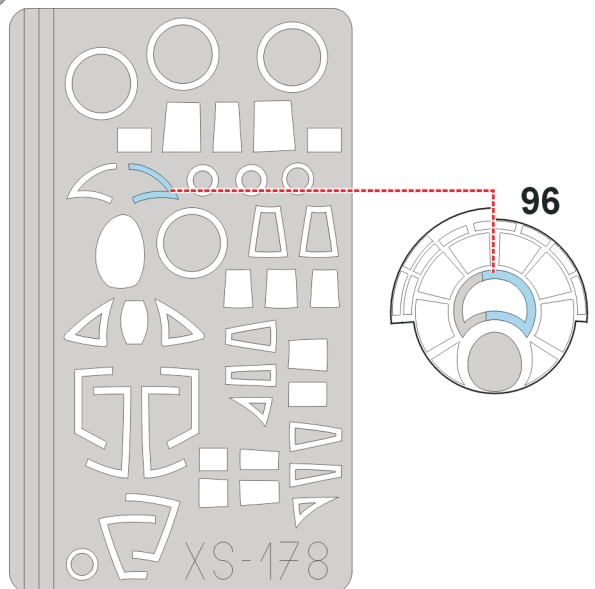

eduard
Express Mask

XS 178

II-28

The die-cut mask for accurate canopy frame painting of the
Italeri / Bielek 1/72 KIT

2pcs.

42/2

2pcs.

42/1

2pcs.

44

2pcs.

**- LIQUID MASK
MASCOL**

1.)

2.)

3.)

4.)

8.)
INTERIOR COLOR
BARVA INTERIÉRU

9.)
CAMOUFLAGE COLOR
BARVA KAMUFLÁŽE

REFERENCES: WORLD AIR POWER #41/Summer 2000
 Seria „Pod lupa” #13 - Iljuszyn Il-28„Beagle”
 Model Aircraft #2/2002
 Model Aircraft #1/2001
 Replic #65/janier 1997