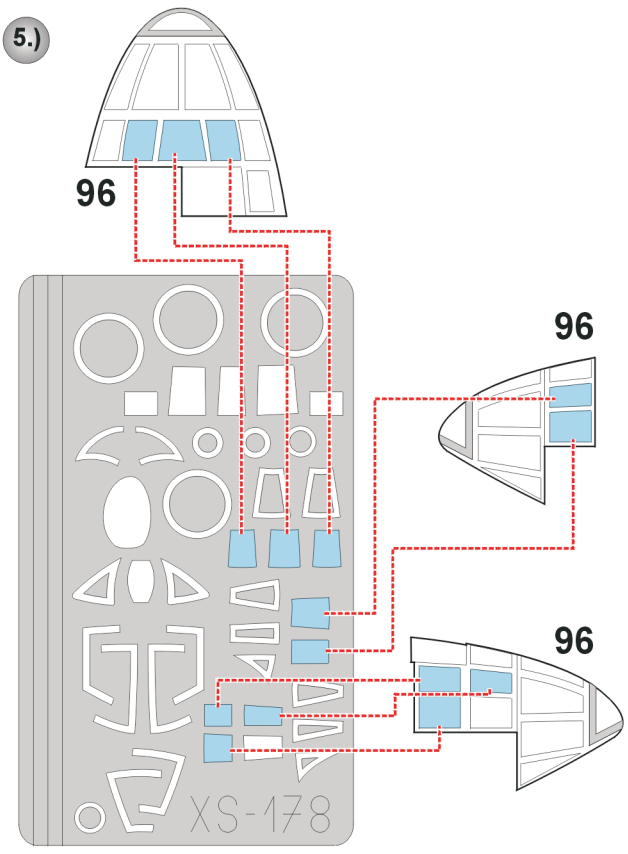

eduard
Express Mask

XS 178

II-28

The die-cut mask for accurate canopy frame painting of the
Italeri / Bielek 1/72 KIT

2pcs.

42/2

2pcs.

42/1

2pcs.

44

2pcs.

**- LIQUID MASK
MASCOL**

1.)

2.)

3.)

4.)

8.)
INTERIOR COLOR
BARVA INTERIÉRU

9.)
CAMOUFLAGE COLOR
BARVA KAMUFLÁŽE

REFERENCES: WORLD AIR POWER #41/Summer 2000
 Seria „Pod lupa” #13 - Iljuszyn Il-28„Beagle”
 Model Aircraft #2/2002
 Model Aircraft #1/2001
 Replic #65/janier 1997