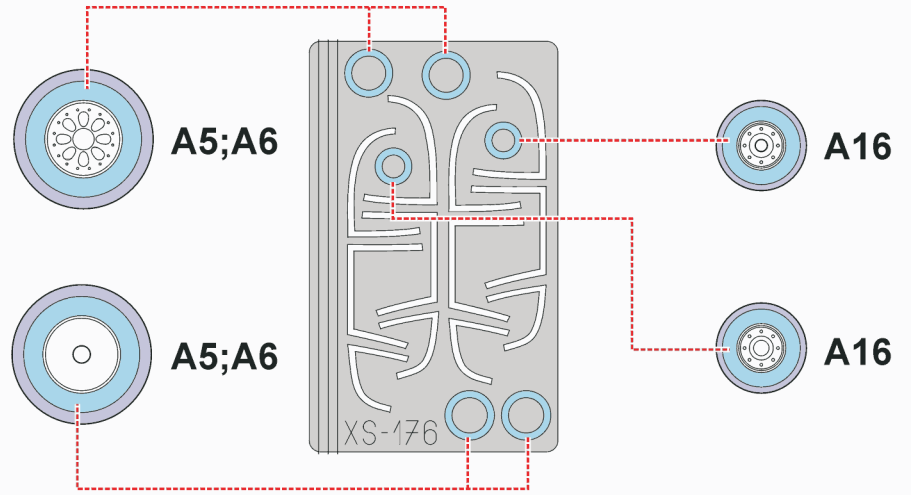

eduard
Express Mask

XS 176

F-15D Eagle

The die-cut mask for accurate canopy frame painting of the
Academy 1/72 KIT

 - LIQUID MASK

1.)

F1

F2

2.)

F2

F1

 - LIQUID MASK

3.)

INTERIOR COLOR

4.)

RUBBER COLOR

9.)

REMOVE MASK

REFERENCES: Detail & Scale - F-15 Eagle
Model Art #574/december 2000