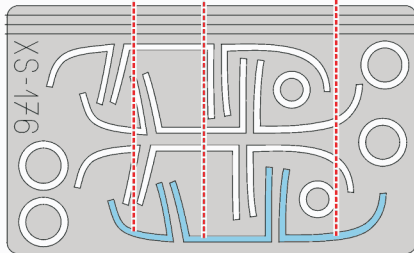

eduard
Express Mask

XS 176

F-15D Eagle

The die-cut mask for accurate canopy frame painting of the
Academy 1/72 KIT

 - LIQUID MASK

1.)

F1

F2

2.)

F2

F1

 - LIQUID MASK

3.)

INTERIOR COLOR

4.)

RUBBER COLOR