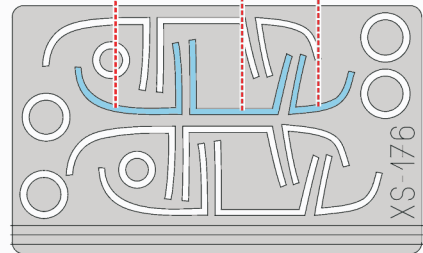

eduard
Express Mask

XS 176

F-15D Eagle

The die-cut mask for accurate canopy frame painting of the
Academy 1/72 KIT

 - LIQUID MASK

1.)

F1

F2

2.)

F2

F1

 - LIQUID MASK

3.)

INTERIOR COLOR

4.)

RUBBER COLOR

9.)

REMOVE MASK

REFERENCES: Detail & Scale - F-15 Eagle
Model Art #574/december 2000