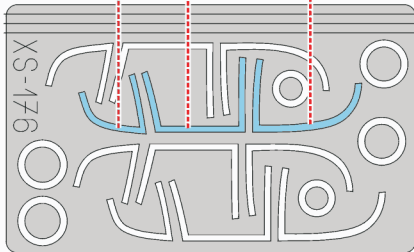

4.)

RUBBER COLOR

- LIQUID MASK

5.)

REMOVE MASK

6.)

7.)

- LIQUID MASK

8.)

CAMOUFLAGE COLOR

9.)

REMOVE MASK

REFERENCES: Detail & Scale - F-15 Eagle
Model Art #574/december 2000