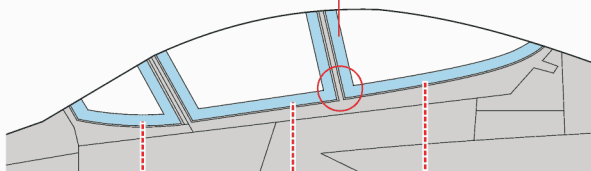

eduard
Express Mask

XS 176

F-15D Eagle

The die-cut mask for accurate canopy frame painting of the
Academy 1/72 KIT

 - LIQUID MASK

1.)

F1

F2

2.)

F2

F1

 - LIQUID MASK

3.)

INTERIOR COLOR

4.)

RUBBER COLOR