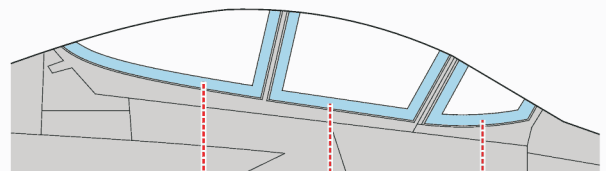

eduard
Express Mask

XS 176

F-15D Eagle

The die-cut mask for accurate canopy frame painting of the
Academy 1/72 KIT

 - LIQUID MASK

1.)

F1

F2

2.)

F2

F1

 - LIQUID MASK

3.)

INTERIOR COLOR

4.)

RUBBER COLOR