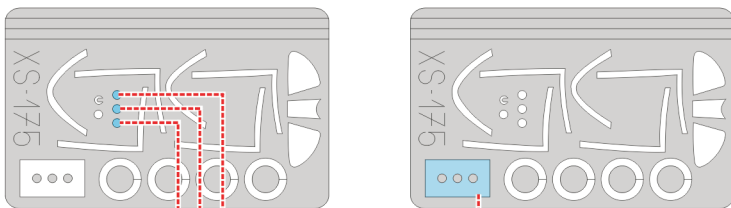

eduard
Express Mask

XS 175

P-51D Mustang

The die-cut mask for accurate canopy frame painting of the
Academy 1/72 KIT

4.) INTERIOR COLOR

5.) CAMOUFLAGE COLOR

REFERENCES: Aero Detail 13 - North American P-51D Mustang