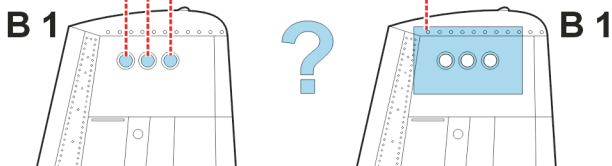

eduard
Express Mask

XS 175

P-51D Mustang

The die-cut mask for accurate canopy frame painting of the
Academy 1/72 KIT

4.) INTERIOR COLOR

5.) CAMOUFLAGE COLOR

REFERENCES: Aero Detail 13 - North American P-51D Mustang