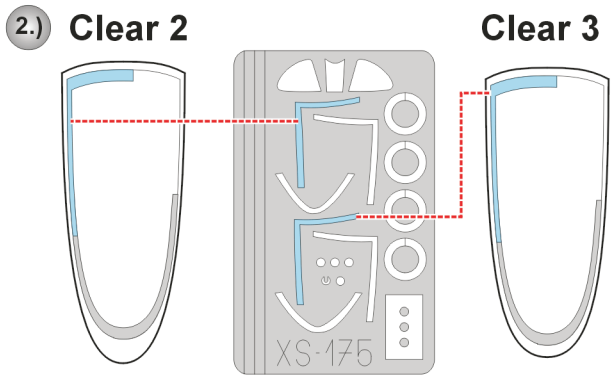

eduard
Express Mask

XS 175

P-51D Mustang

The die-cut mask for accurate canopy frame painting of the
Academy 1/72 KIT

4.) INTERIOR COLOR

5.) CAMOUFLAGE COLOR

REFERENCES: Aero Detail 13 - North American P-51D Mustang