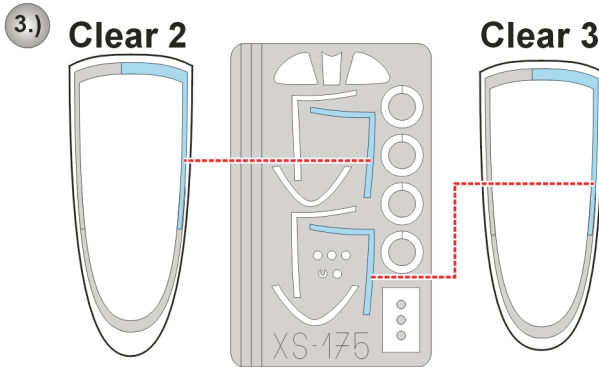

eduard
Express Mask

XS 175

P-51D Mustang

The die-cut mask for accurate canopy frame painting of the
Academy 1/72 KIT

4.) INTERIOR COLOR

5.) CAMOUFLAGE COLOR

REFERENCES: Aero Detail 13 - North American P-51D Mustang