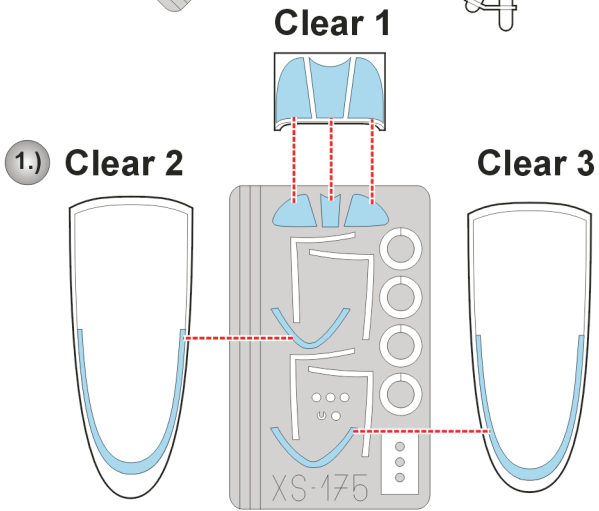

eduard
Express Mask

XS 175

P-51D Mustang

The die-cut mask for accurate canopy frame painting of the
Academy 1/72 KIT

4.) INTERIOR COLOR

5.) CAMOUFLAGE COLOR

REFERENCES: Aero Detail 13 - North American P-51D Mustang