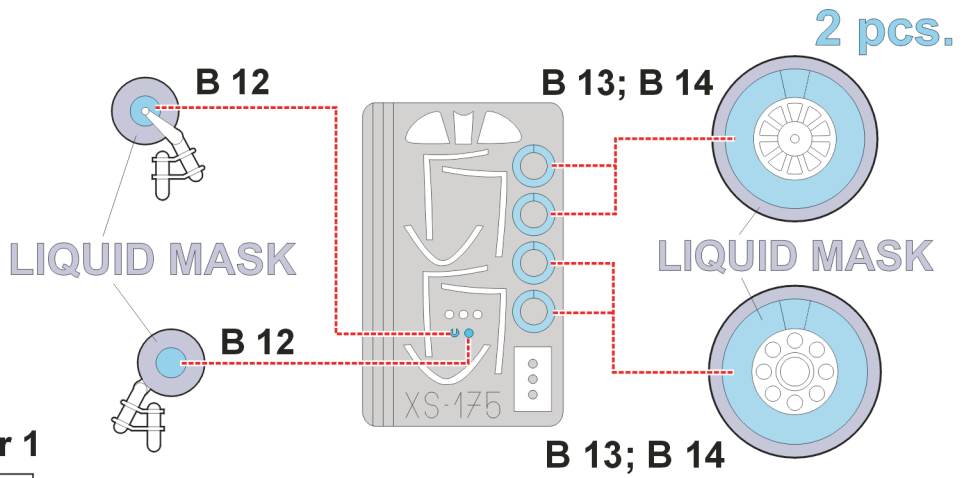

eduard
Express Mask

XS 175

P-51D Mustang

The die-cut mask for accurate canopy frame painting of the
Academy 1/72 KIT

4.) INTERIOR COLOR

5.) CAMOUFLAGE COLOR

REFERENCES: Aero Detail 13 - North American P-51D Mustang