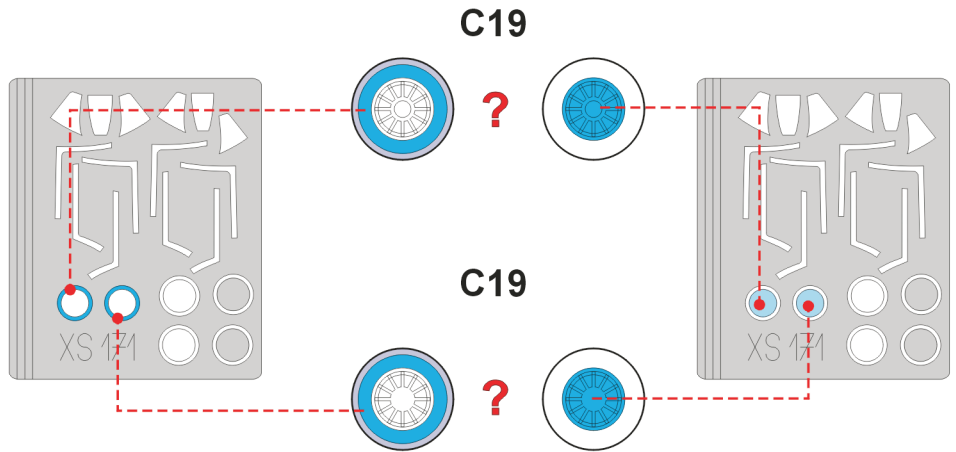

eduard
Express Mask

XS 171

F-86 Sabre

The die-cut mask for accurate canopy frame painting of the
Academy 1/72 KIT

REFERENCES:

Model Art #302 - F-86F Sabre
Replic #62/1996