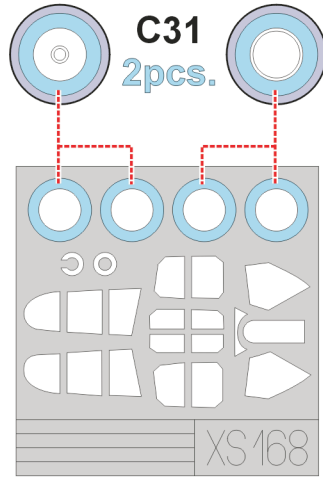

eduard
Express Mask

XS 168

P-40E Kittyhawk Mk.I

The die-cut mask for accurate canopy frame painting of the
Hasegawa 1/72 KIT

REFERENCES:

Squadron/Signal Publ.: Action # 1026 - Curtiss P-40
MBI Curtiss P-40

 - LIQUID MASK

INTERIOR COLOR

CAMOUFLAGE COLOR