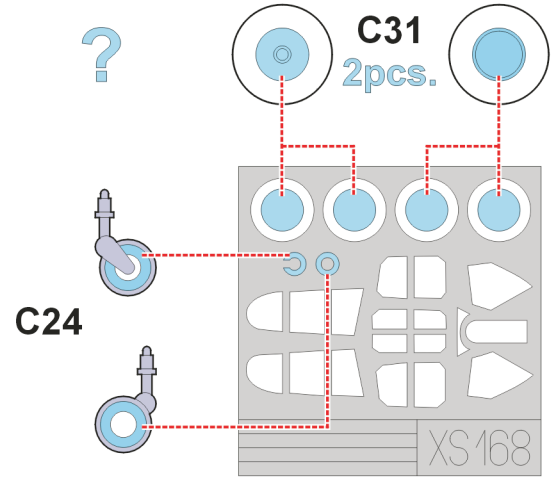

eduard
Express Mask

XS 168

P-40E Kittyhawk Mk.I

The die-cut mask for accurate canopy frame painting of the
Hasegawa 1/72 KIT

REFERENCES:

Squadron/Signal Publ.: Action # 1026 - Curtiss P-40
MBI Curtiss P-40