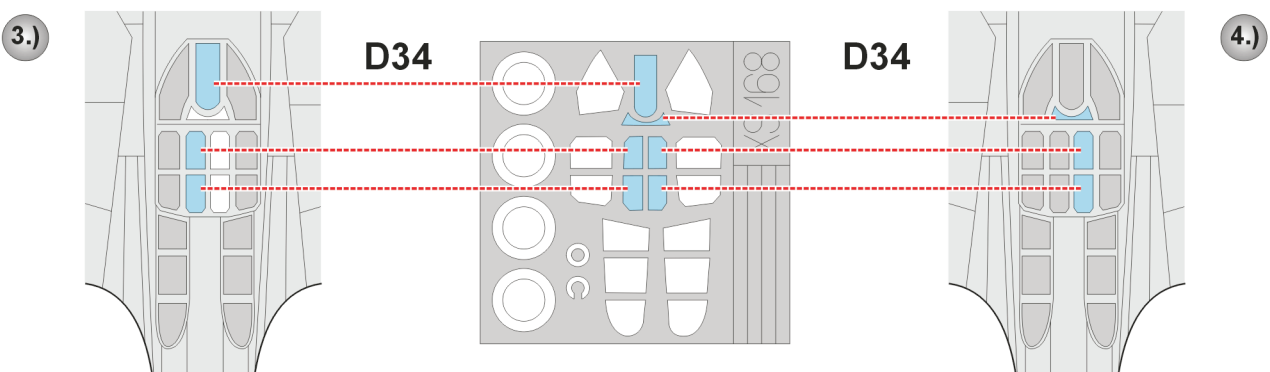

eduard
Express Mask

XS 168

P-40E Kittyhawk Mk.I

The die-cut mask for accurate canopy frame painting of the
Hasegawa 1/72 KIT

REFERENCES:

Squadron/Signal Publ.: Action # 1026 - Curtiss P-40
MBI Curtiss P-40

 - LIQUID MASK

INTERIOR COLOR

CAMOUFLAGE COLOR