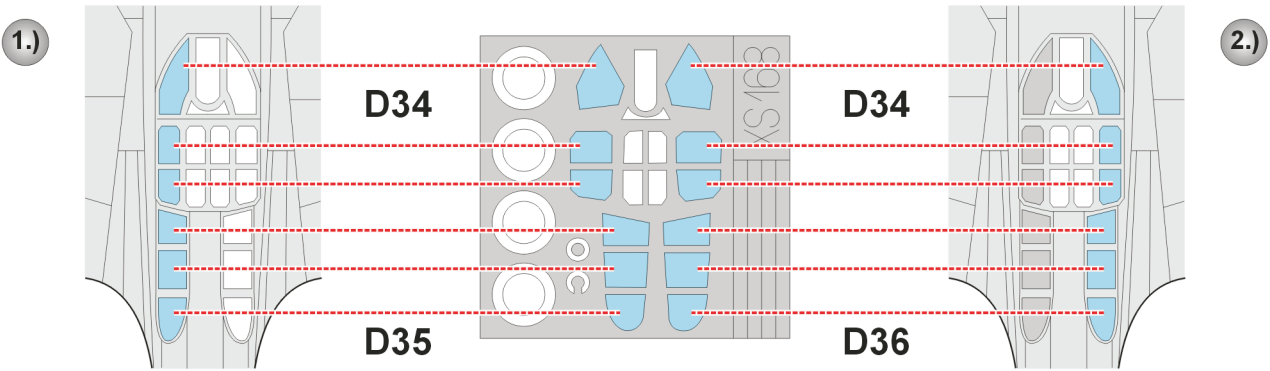

eduard
Express Mask

XS 168

P-40E Kittyhawk Mk.I

The die-cut mask for accurate canopy frame painting of the
Hasegawa 1/72 KIT

REFERENCES:

Squadron/Signal Publ.: Action # 1026 - Curtiss P-40
MBI Curtiss P-40

 - LIQUID MASK

INTERIOR COLOR

CAMOUFLAGE COLOR