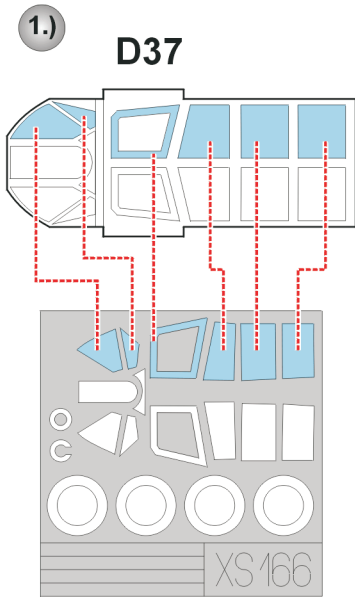

eduard
Express Mask

XS 166

P-40N Warhawk

The die-cut mask for accurate canopy frame painting of the
Hasegawa 1/72 KIT

 - LIQUID MASK

REFERENCES: Squadron/Signal Publ.:Action # 1026 - Curtiss P-40
Detail & Scale #62 - P-40 Warhawk
MBI Curtiss P-40