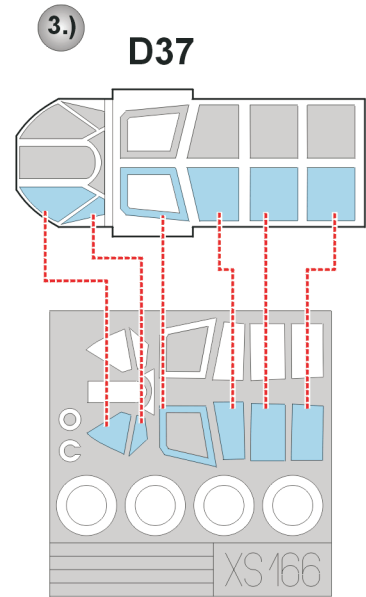

eduard
Express Mask

XS 166

P-40N Warhawk

The die-cut mask for accurate canopy frame painting of the
Hasegawa 1/72 KIT

 - LIQUID MASK

REFERENCES: Squadron/Signal Publ.:Action # 1026 - Curtiss P-40
Detail & Scale #62 - P-40 Warhawk
MBI Curtiss P-40