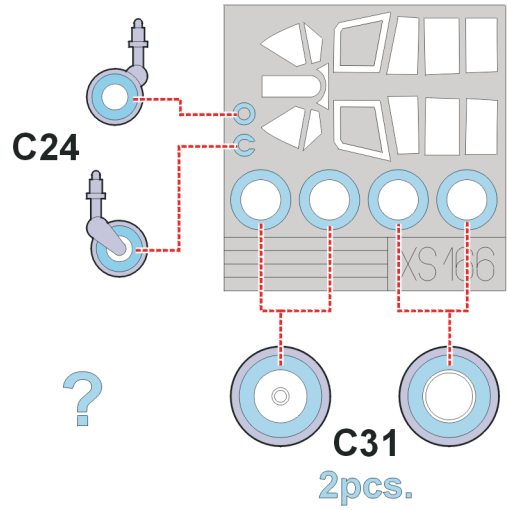

eduard
Express Mask

XS 166

P-40N Warhawk

The die-cut mask for accurate canopy frame painting of the
Hasegawa 1/72 KIT

 - LIQUID MASK

REFERENCES: Squadron/Signal Publ.:Action # 1026 - Curtiss P-40
Detail & Scale #62 - P-40 Warhawk
MBI Curtiss P-40