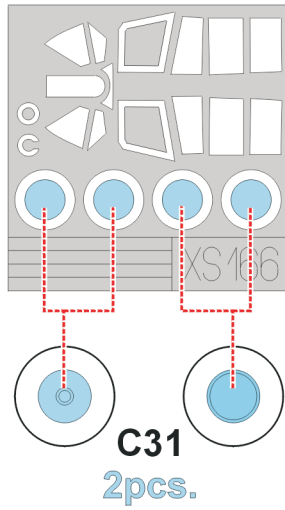

eduard
Express Mask

XS 166

P-40N Warhawk

The die-cut mask for accurate canopy frame painting of the
Hasegawa 1/72 KIT

 - LIQUID MASK

REFERENCES: Squadron/Signal Publ.:Action # 1026 - Curtiss P-40
Detail & Scale #62 - P-40 Warhawk
MBI Curtiss P-40