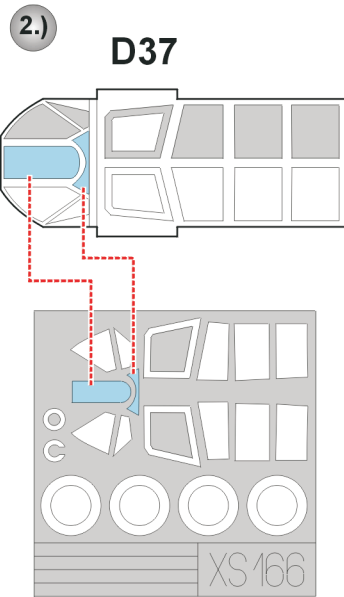

eduard
Express Mask

XS 166

P-40N Warhawk

The die-cut mask for accurate canopy frame painting of the
Hasegawa 1/72 KIT

 - LIQUID MASK

REFERENCES: Squadron/Signal Publ.:Action # 1026 - Curtiss P-40
Detail & Scale #62 - P-40 Warhawk
MBI Curtiss P-40