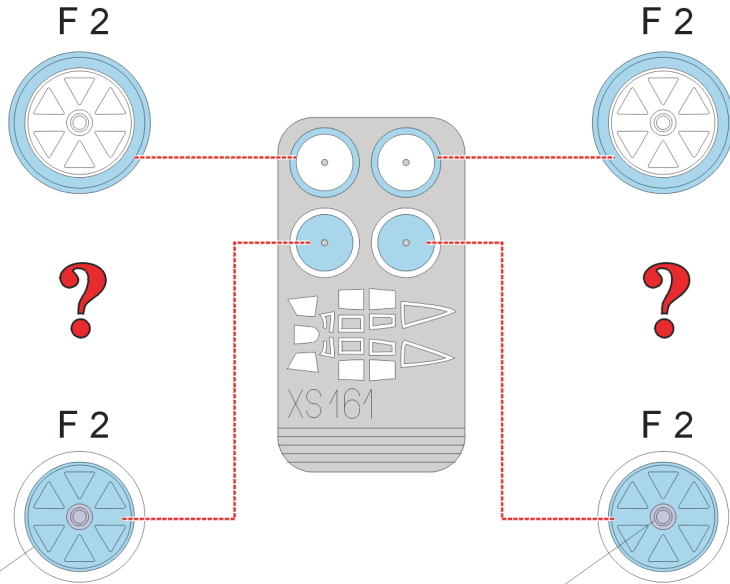

**eduard**  
**Express Mask**

**XS 161**

# NIKI Kyofu / Rex

The die-cut mask for accurate canopy frame painting of the  
*Hasegawa 1/72 KIT*

**REFERENCES:**

REPLIC #37/ 1994  
MODEL ART # 587  
KAWANISHI W BOJU  
(Kristian Koseski)

LIQUID MASK

LIQUID MASK

LIQUID MASK