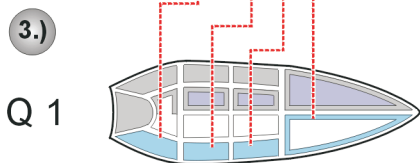

# NIKI Kyofu / Rex

The die-cut mask for accurate canopy frame painting of the  
*Hasegawa 1/72 KIT*

**REFERENCES:**

REPLIC #37/ 1994  
MODEL ART # 587  
KAWANISHI W BOJU  
(Kristian Koseski)

LIQUID MASK

LIQUID MASK