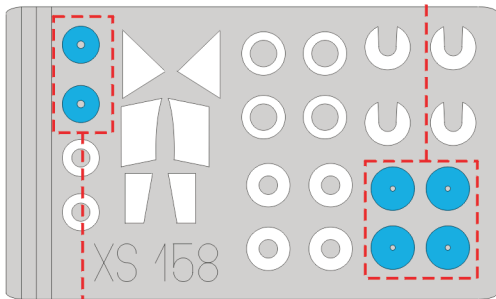

eduard
Express Mask

XS 158

SR-71 Black Bird

The die-cut mask for accurate canopy frame painting of the
Academy 1/72 KIT

C22, C23

C22, C23

LIQUID MASK

C24
4pcs

C25
2pcs

1.)

D1

2.)

D1

1.)

D2

2.)