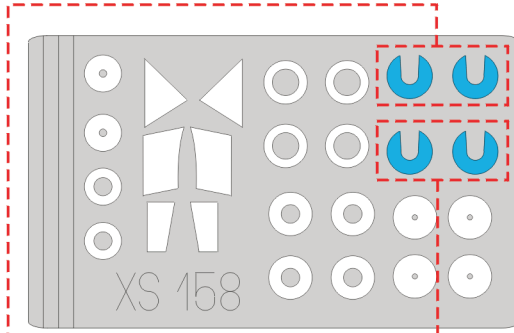

eduard
Express Mask

XS 158

SR-71 Black Bird

The die-cut mask for accurate canopy frame painting of the
Academy 1/72 KIT

C22, C23

C22, C23

LIQUID MASK

C24
4pcs

C25
2pcs

1.)

D1

2.)

D1

1.)

D2

2.)