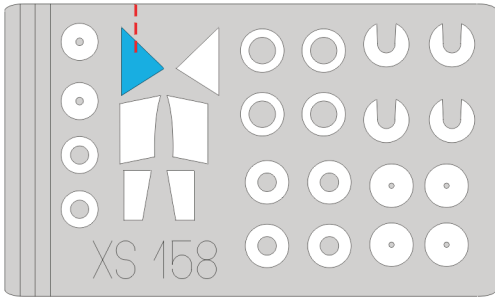

eduard
Express Mask

XS 158

SR-71 Black Bird

The die-cut mask for accurate canopy frame painting of the
Academy 1/72 KIT

C22, C23

C22, C23

LIQUID MASK

C24
4pcs

C25
2pcs

1.)

D1

2.)

D1

1.)

D2

2.)