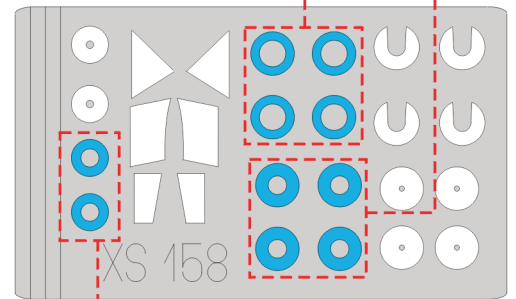

eduard
Express Mask

XS 158

SR-71 Black Bird

The die-cut mask for accurate canopy frame painting of the
Academy 1/72 KIT

C22, C23

C22, C23

LIQUID MASK

C24
4pcs

C25
2pcs

1.)

D1

2.)

D1

1.)

D2

2.)