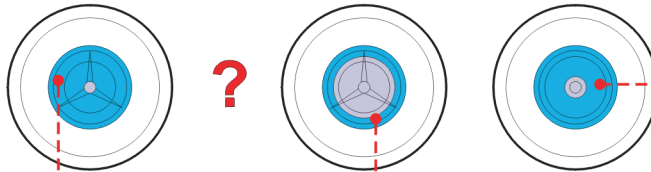

eduard
Express Mask

XS 158

SR-71 Black Bird

The die-cut mask for accurate canopy frame painting of the
Academy 1/72 KIT

C22, C23

C22, C23

LIQUID MASK

C24
4pcs

C25
2pcs

1.)

D1

2.)

D1

1.)

D2

2.)